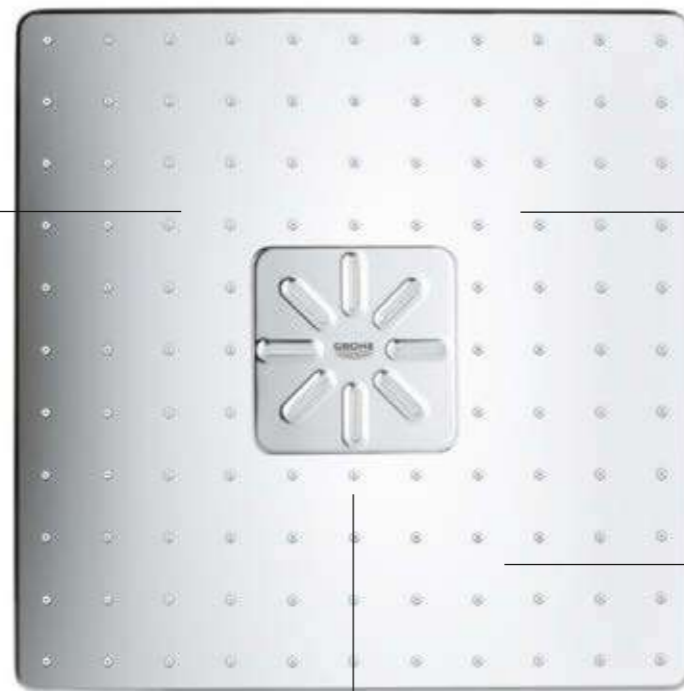

RAINSHOWER 310 SMARTACTIVE CUBE THE SHAPE OF YOUR NEW FAVOURITE SHOWER EXPERIENCE

Perhaps you've already fallen for the Rainshower 310 SmartActive and all that's missing to be perfect is a square version. We've addressed that wish with the Rainshower 310 SmartActive Cube. Just as sleek as

the GROHE PureRain spray 310 SmartActive and with a similar slim, minimalistic design, the Rainshower 310 SmartActive Cube boasts a generously proportioned spray for more pleasure under the shower.

GROHE PureRain spray for a soft, refreshing shower

GROHE StarLight chrome plated spray plate
(NEW: also available in MoonWhite)

Improved SpeedClean nozzles

NEW! GROHE ActiveRain to wash out shampoo and revitalise skin and scalp – distinguished by a different nozzle shape

[DISCOVER MORE AT GROHE.COM](https://www.grohe.com)
RAINSHOWER 310 SMARTACTIVE CUBE
SMARTCONTROL CONCEALED