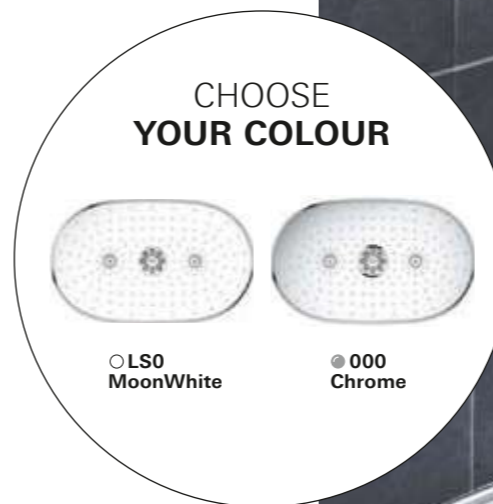

GROHE TrioMassage spray
The renowned GROHE Bokoma spray and two Massage sprays give you a head and shoulder massage in one combined spray

THIS IS WHAT **SHEER PLEASURE** LOOKS LIKE

For the perfect shower, the perfect finish. The GROHE Rainshower 360 comes in two stylish finishes: classic chrome and, for a subtly elegant design statement, MoonWhite.