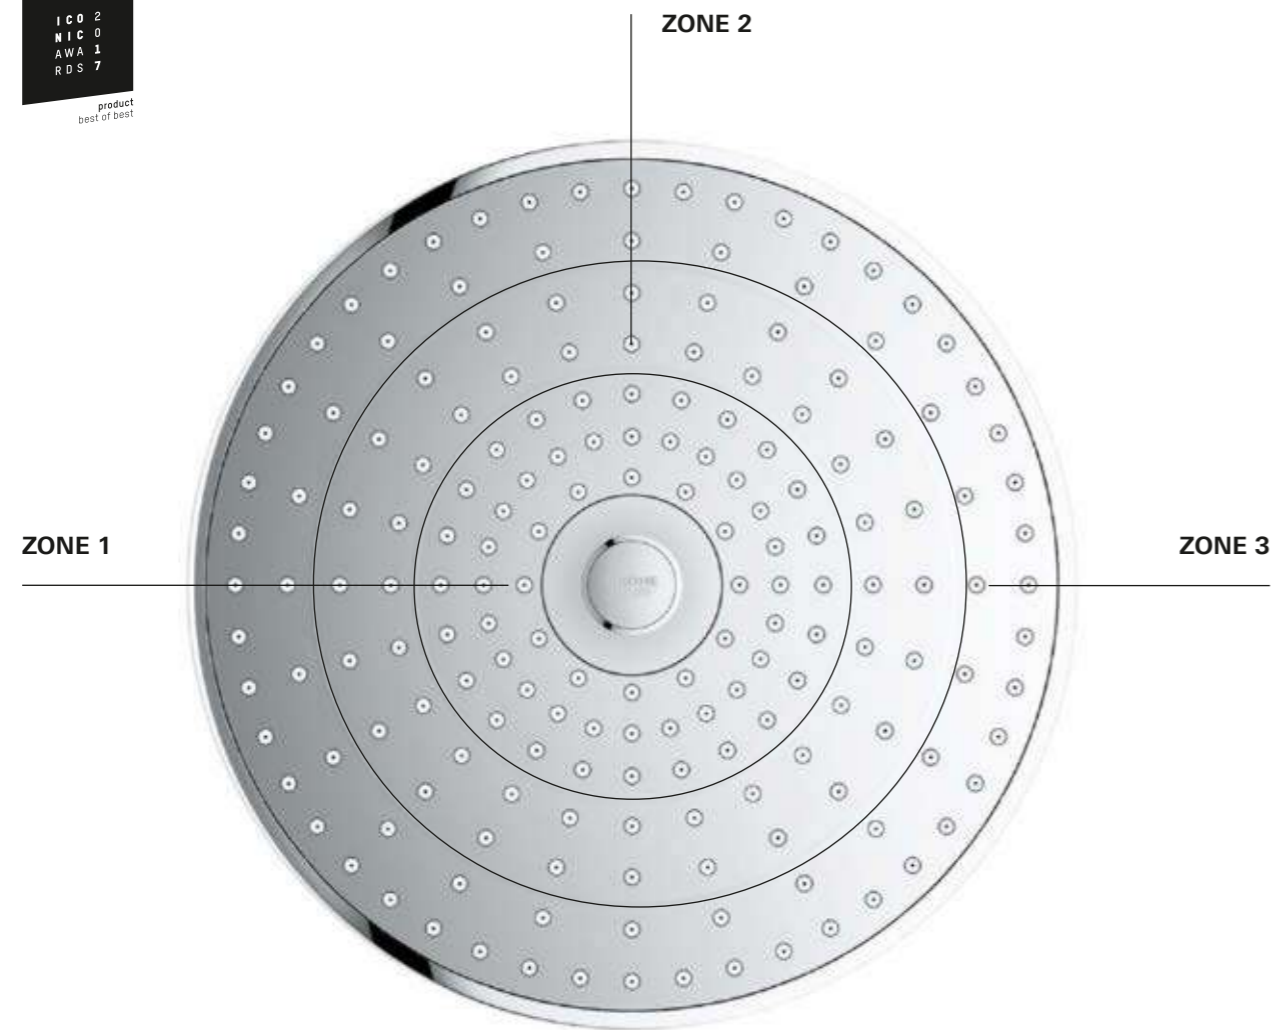

26 455 000
Euphoria 260
Head Shower

new

EUPHORIA 260

THE ANSWER LIES IN SPRAY ZONE ADJUSTMENT

The Euphoria 260 earns its name every time you step under the shower. Centred in the middle of its shining chrome plated spray face is a special button. This allows you to select between different spray zones, adjusting the width of the spray and the power of the water flow. Zone 1 delivers a focussed jet spray for a revitalising

shower, ideal for washing away tension – and shampoo. Zone 2 provides the best of both worlds – a wider spray that offers an energising yet relaxing effect. Zone 3 is the widest spray – for full body coverage and a soft refreshing shower effect.