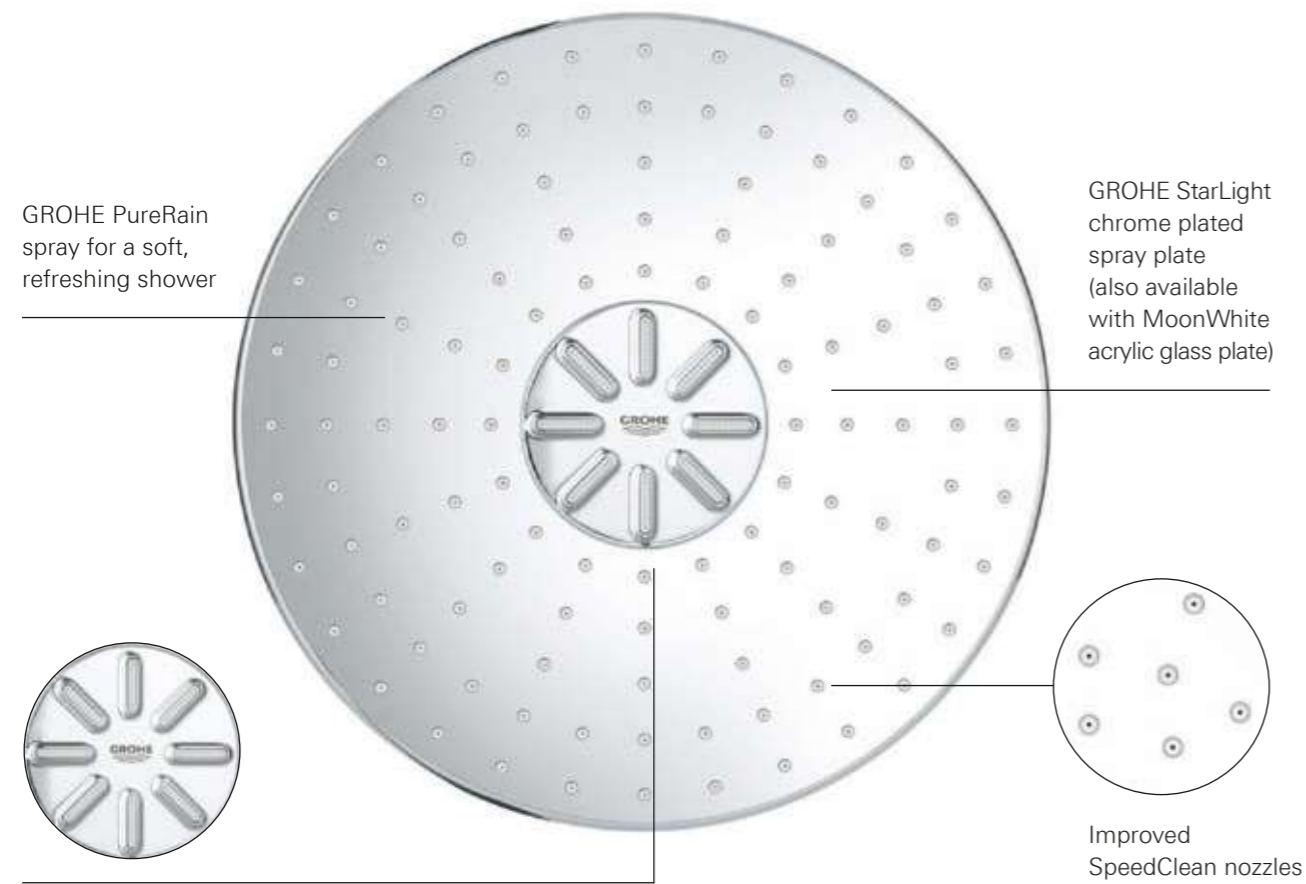

RAINSHOWER 310 SMARTACTIVE SO MANY REASONS TO LOVE IT

The Rainshower 310 SmartActive has so much to offer that it's hard to know where to begin. Slim and minimalistic, it fits in every bathroom with its modern cosmopolitan look. Showering becomes a pleasure to look forward to every day, thanks to the generous proportions of the showerhead plus two different shower patterns that allow you to choose between

a soft and soothing GROHE PureRain spray and the new stimulating GROHE ActiveRain – or a combination of both. The Rainshower 310 SmartActive is available in two different shapes and two different finishes. Together with SmartControl Concealed the Rainshower 310 SmartActive offers a perfect match.

NEW! GROHE ActiveRain to wash out shampoo and revitalise skin and scalp – distinguished by a different nozzle shape

[DISCOVER MORE AT GROHE.COM](https://www.grohe.com)
RAINSHOWER 310 SMARTACTIVE
SMARTCONTROL CONCEALED