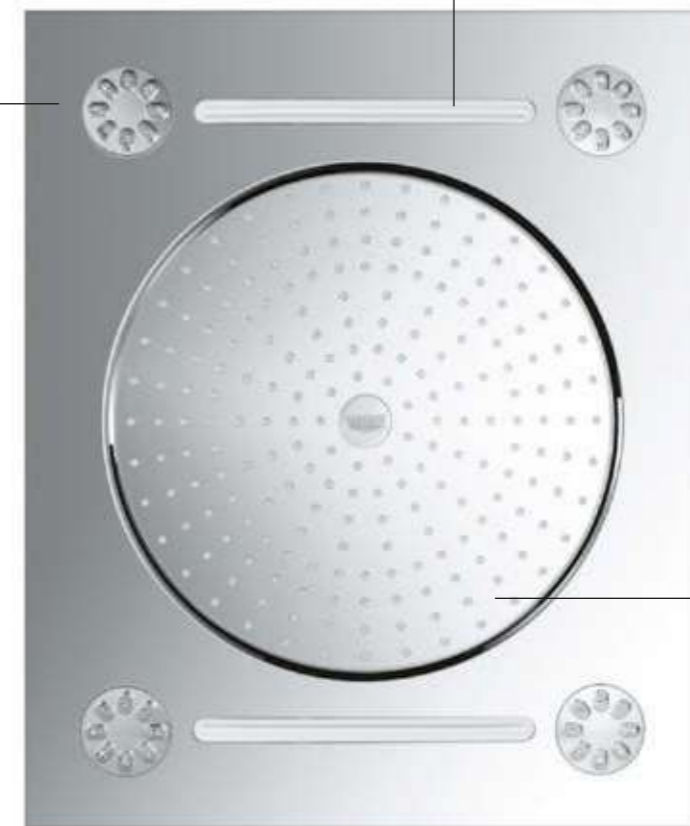

27 939 001 Rainshower F-Series 15" Multi spray ceiling shower

Create your own personal tailor-made spa experience with GROHE F-digital Deluxe. This cosmopolitan, multi-sensory shower will stimulate all your senses and transform your bathroom into an indulgent space for physical, emotional and spiritual well-being. The

intuitive GROHE F-digital Deluxe App lets you design your own personal combination of lighting, sound and steam – by touch screen or wireless Bluetooth® connection – for a unique spa sanctuary in your own home.

Bokoma sprays
– four dynamic, pulsating spray nozzles deliver the sensation of a stimulating massage.

Waterfall XL sprays
– two extra wide water outlets that recreate the exhilarating impression of a waterfall.