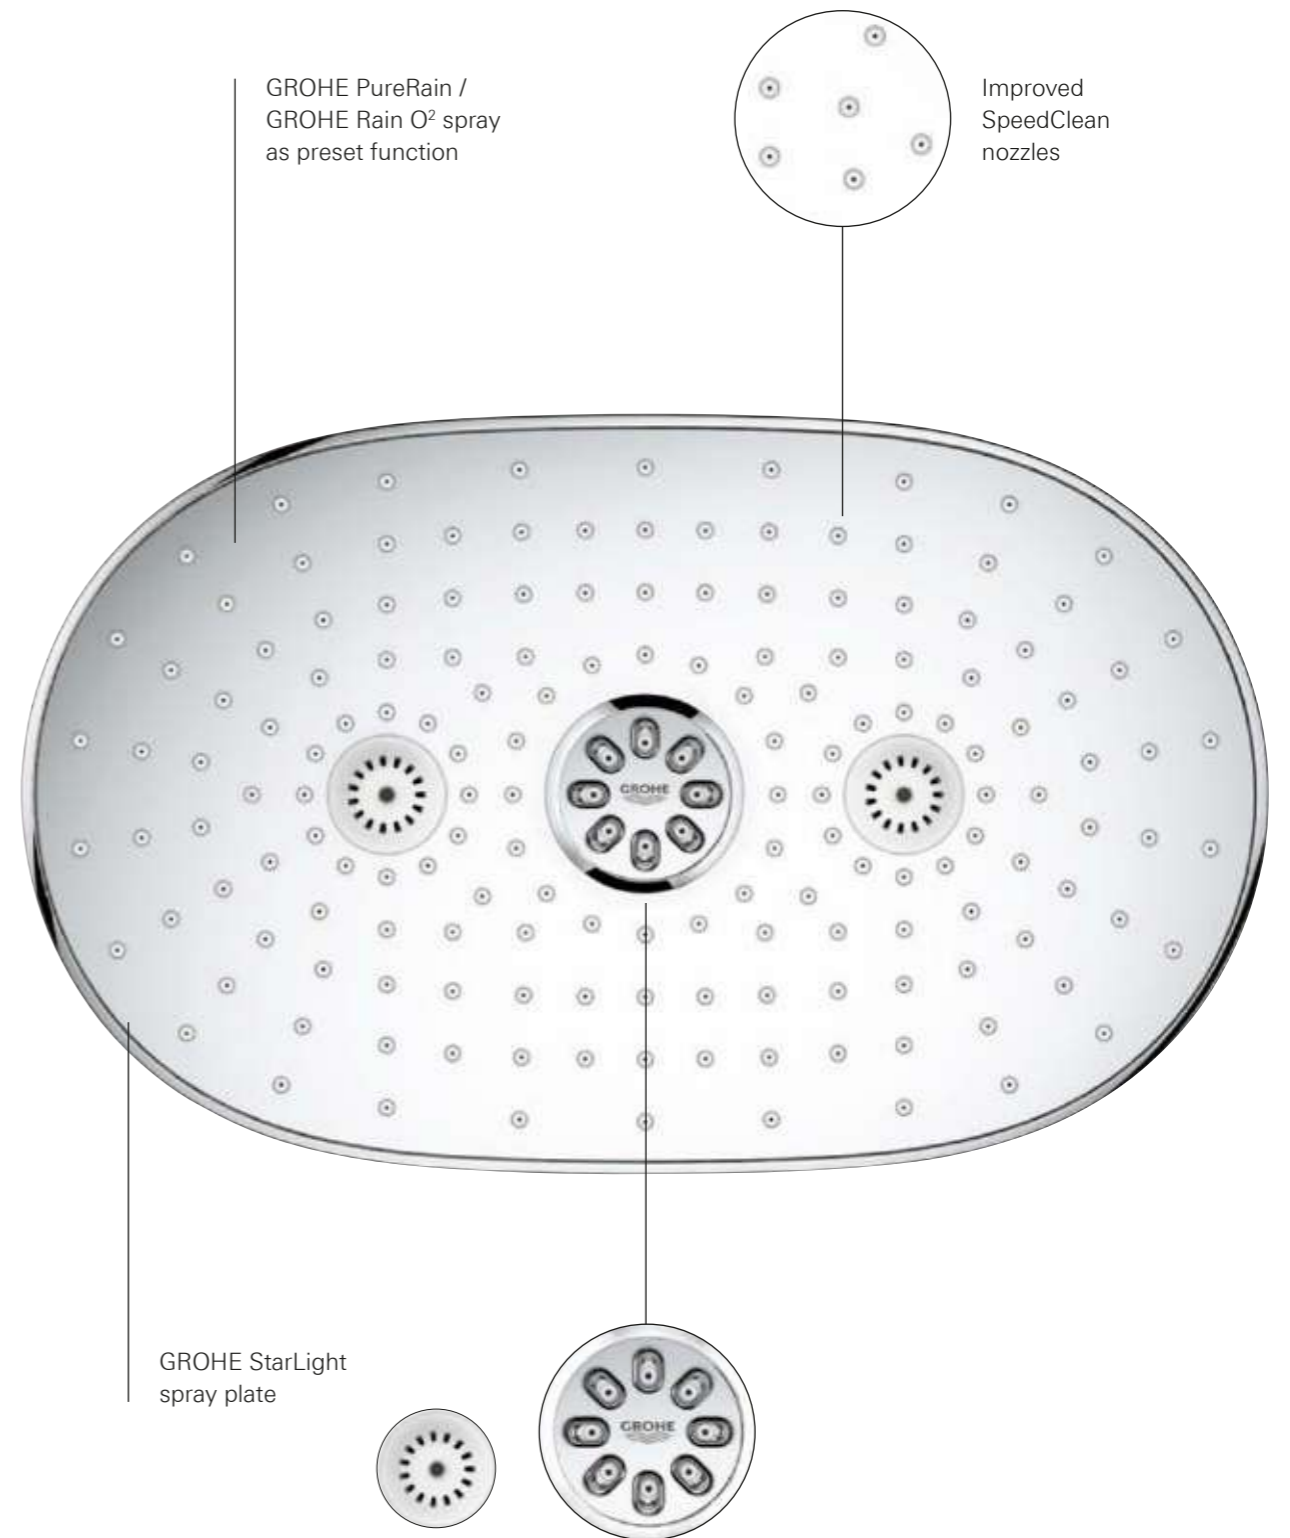

RAINSHOWER 360 SMARTCONTROL DUO TURN UP YOUR SHOWER EXPERIENCE

GROHE SmartControl Duo gives new meaning to the expression fingertip control. With three SmartControl buttons you can operate two head shower jets and a hand shower and choose between a soft, refreshing summer rain or a revitalising Massage spray. Or any combination you like. Turn the volume all the way up for a deluge or down to deliver a fine spray. Or choose the right degree of warmth for every water drop. All at the touch of your finger.

Also available as GROHE SmartControl Mono, combining a one-spray head shower and a hand shower.

[DISCOVER MORE AT GROHE.COM](https://www.grohe.com)
[RAINSHOWER SMARTCONTROL 360 DUO](#) 🔍

26 250 LSO
Rainshower SmartControl 360 Duo
Shower System with thermostat

THIS IS WHAT SHEER PLEASURE LOOKS LIKE

For the perfect shower, the perfect finish. The GROHE Rainshower 360 comes in two stylish finishes: classic chrome and, for a subtly elegant design statement, MoonWhite.

GROHE TrioMassage spray
The renowned Bokoma spray and two Massage sprays give you a head and shoulder massage in one combined spray

THE VISIBLE BENEFIT GROHE SMARTCONTROL EXPOSED

Perhaps you have long dreamed of turning your old shower into a wonderful shower experience. If you are planning a new bathroom or a renovation, GROHE SmartControl Exposed is an ideal solution. The wall mounted GROHE Rainshower SmartControl shower system makes fitting a simple matter – but the result is all the more stunning.