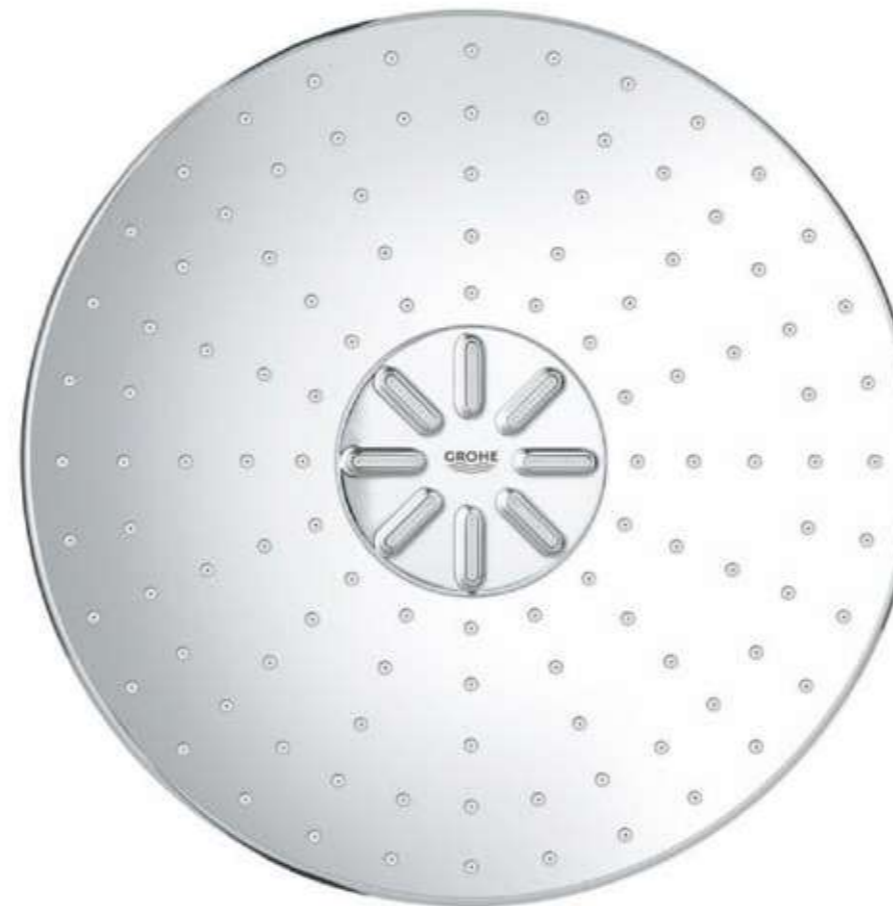

DISCOVER OUR RANGE
OF **HEAD SHOWERS**

26 479 000
Rainshower 310 SmartActive Cube
Head Shower Set

OUR HEADS ARE
FULL OF IDEAS

Rainshower F-Series 10"
254 mm x 254 mm

Tempesta 210

Rainshower Allure 230

Rainshower 310
SmartActive Cube

Rainshower 310
SmartActive

Rainshower Veris
300 mm x 150 mm

Euphoria 260
SmartControl

HEAD SHOWERS OVERVIEW

DISCOVER MORE AT GROHE.COM

HEAD SHOWERS

26 408 000
Tempesta 210

TEMPESTA