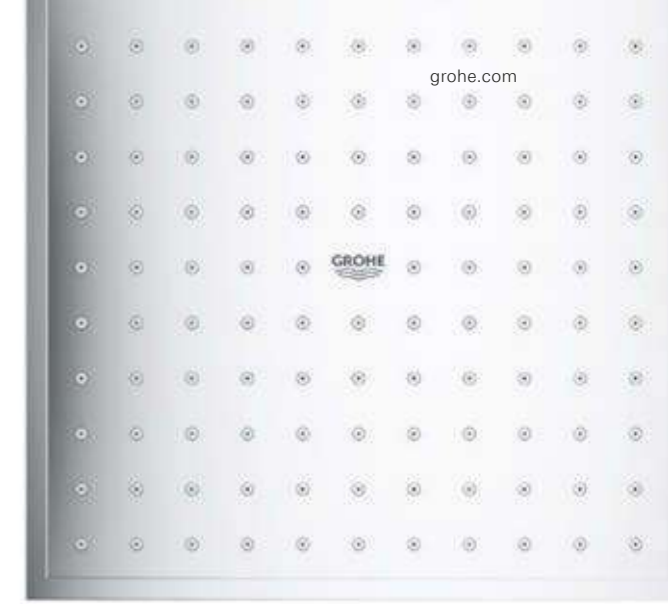

36 359 000*
+ 29 072 000
Light Set
+ Rough-in set

36 360 000
+ 29 073 000
Sound Set
+ Rough-in set

DISCOVER MORE AT GROHE.COM
F-DIGITAL DELUXE

* This luminaire contains built-in LED lamps, which cannot be changed: Energy efficiency class LED: A – A++

DISCOVER OUR RANGE
OF **HEAD SHOWERS**

26 479 000
Rainshower 310 SmartActive Cube
Head Shower Set

OUR HEADS ARE
FULL OF IDEAS

Rainshower F-Series 10"
254 mm x 254 mm

Tempesta 210

Rainshower Allure 230

Rainshower 310
SmartActive Cube

Rainshower 310
SmartActive

Rainshower Veris
300 mm x 150 mm

Euphoria 260
SmartControl

HEAD SHOWERS OVERVIEW

DISCOVER MORE AT GROHE.COM

HEAD SHOWERS

26 408 000
Tempesta 210

TEMPESTA