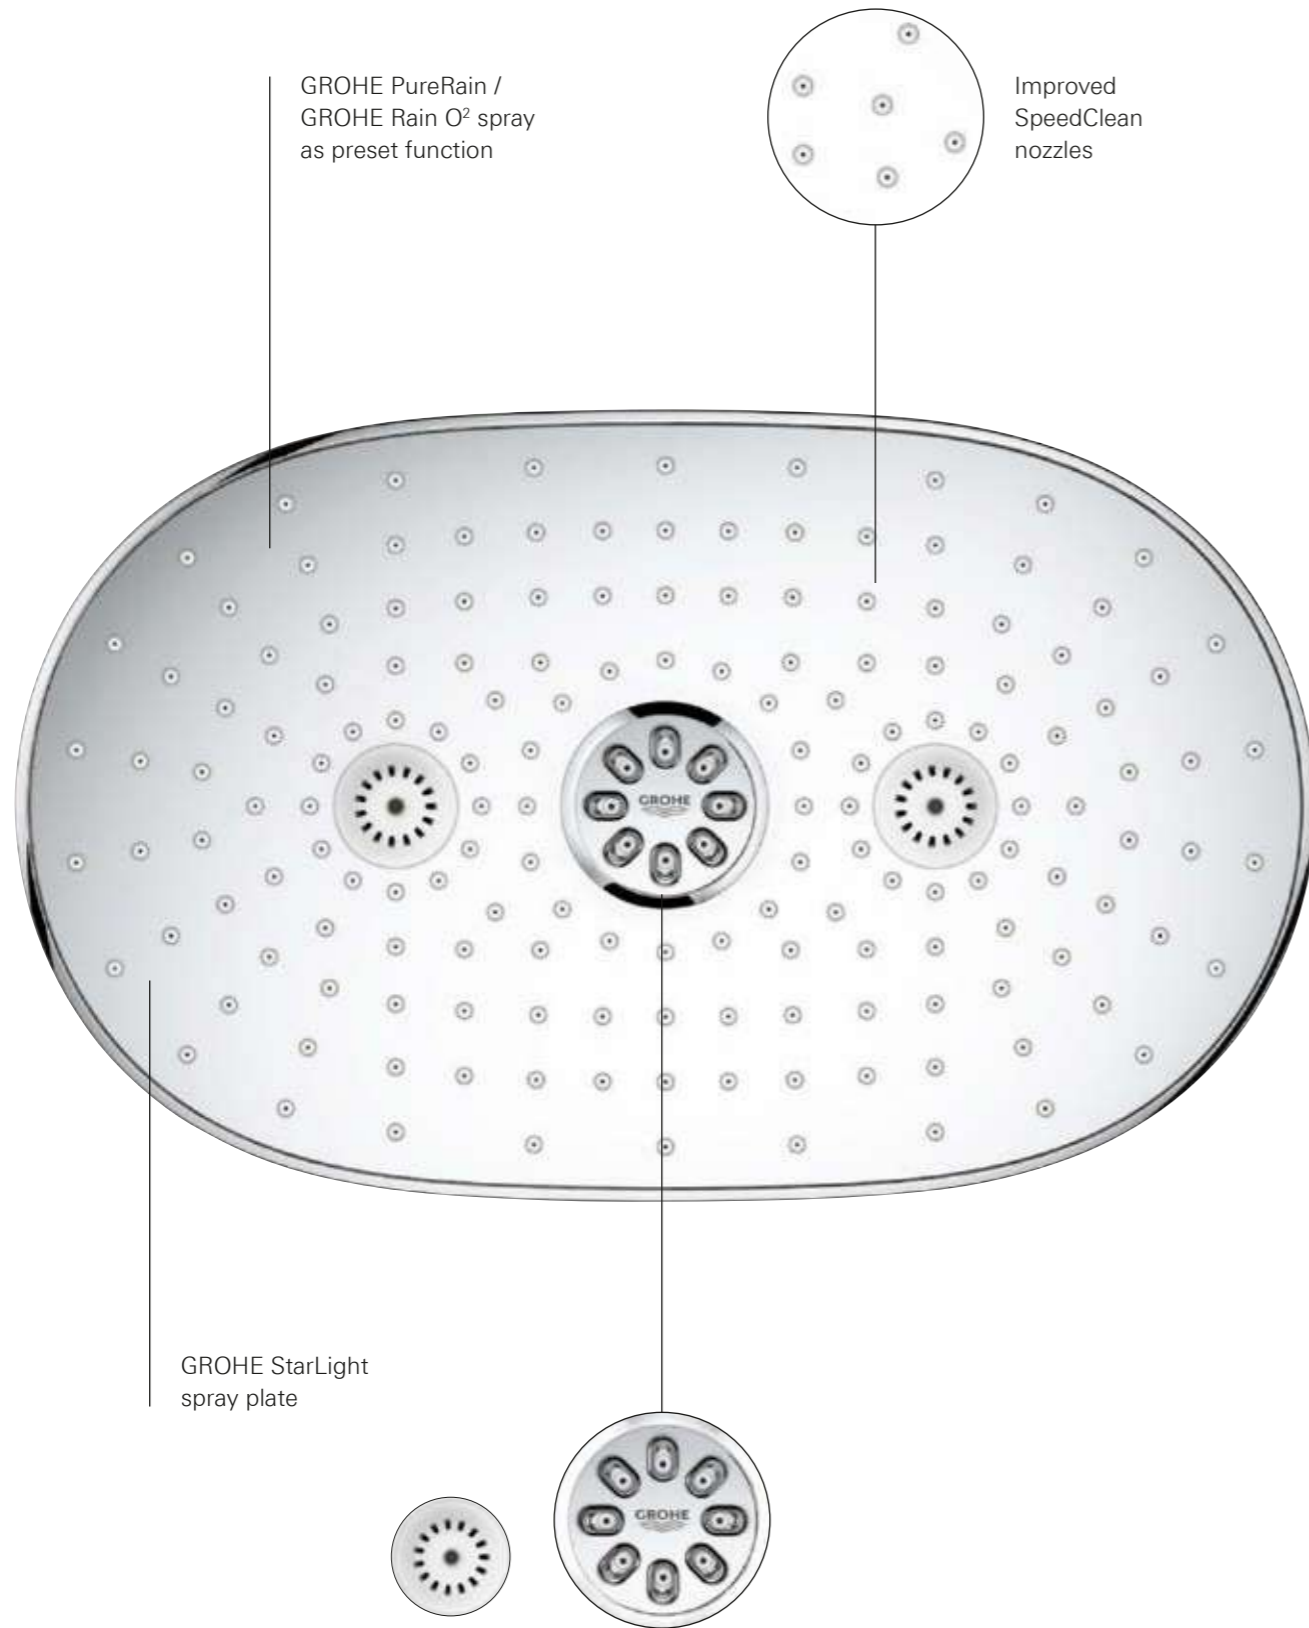

GROHE TrioMassage spray
The renowned GROHE Bokoma spray and two Massage sprays give you a head and shoulder massage in one combined spray

THIS IS WHAT **SHEER PLEASURE** LOOKS LIKE

For the perfect shower, the perfect finish. The GROHE Rainshower 360 comes in two stylish finishes: classic chrome and, for a subtly elegant design statement, MoonWhite.