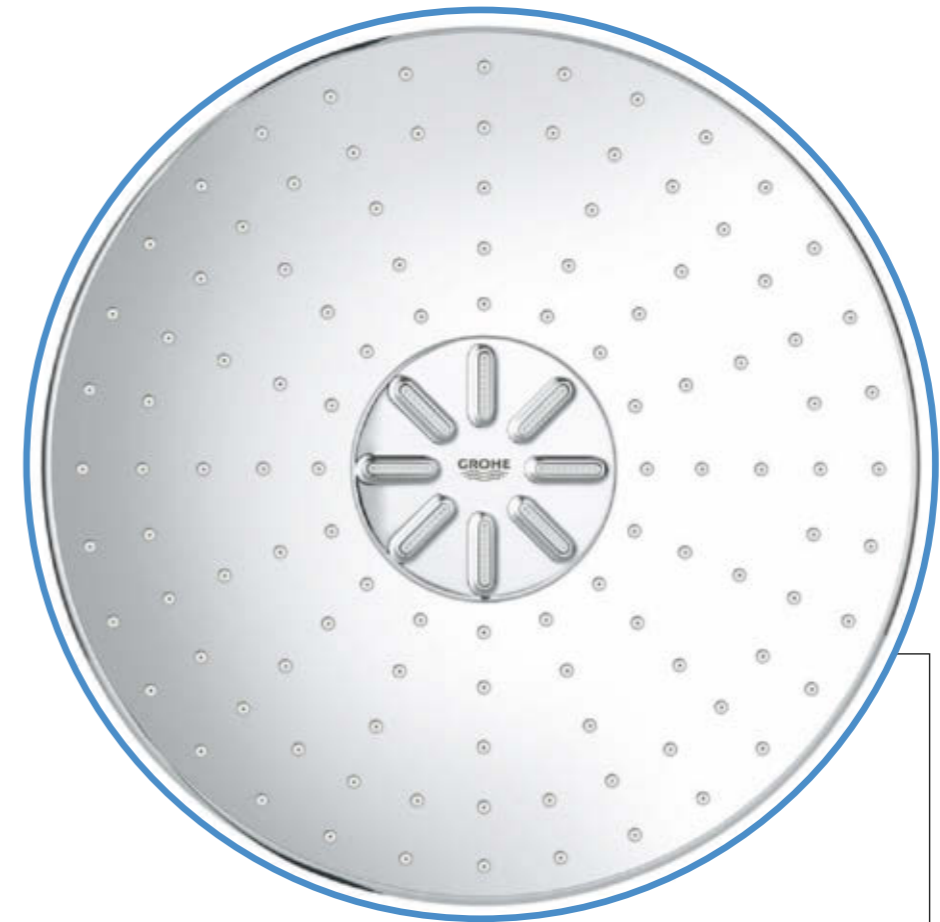

2. DISCOVER A **UNIQUE LEVEL OF RELAXATION:**
THE GROHE PURERAIN SPRAY

GROHE PureRain spray
for a soft, refreshing
shower