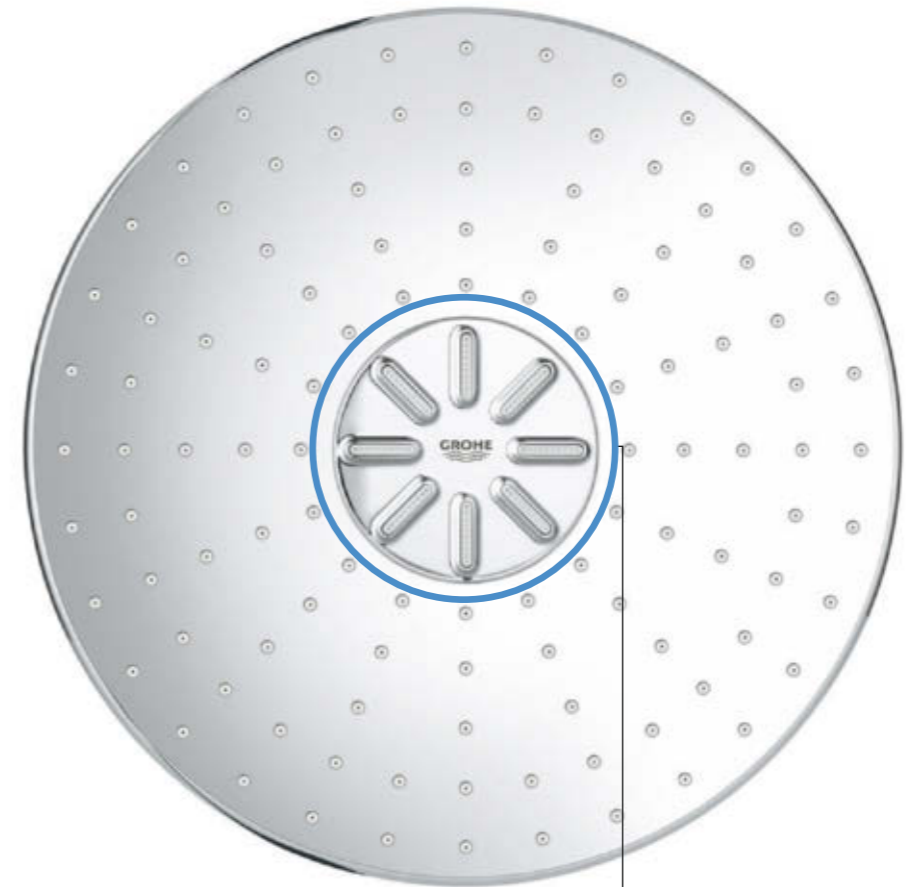

GROHE hand shower
for the perfect height
and angle

2. DISCOVER A **UNIQUE LEVEL OF RELAXATION:**
THE GROHE PURERAIN SPRAY

GROHE PureRain spray
for a soft, refreshing
shower

3. **POWERFUL** AND REVITALISING: THE GROHE ACTIVERAIN JET SPRAY

NEW! GROHE ActiveRain to wash out shampoo and revitalise skin and scalp – featuring a unique nozzle shape.

TURN UP YOUR
SHOWER EXPERIENCE
GROHE SMARTCONTROL

THIS BUTTON IS ALL YOU NEED TO TAKE CONTROL OF A TRULY INDIVIDUAL AND EXHILARATING SHOWER EXPERIENCE. FOR PURE PLEASURE JUST PUSH, TURN AND SHOWER.

PUSH TO ACTIVATE – THEN TURN UP THE PLEASURE

What do we mean by SmartControl? It's when you can effortlessly influence every aspect of your shower, leaving you free to simply relish the moment and slip into a state of relaxation. SmartControl is intuitive control that happens without a moment's thought, simply delivering your perfect shower experience. A wealth of details and thought has gone into creating GROHE SmartControl – so that you get all the more out of it.