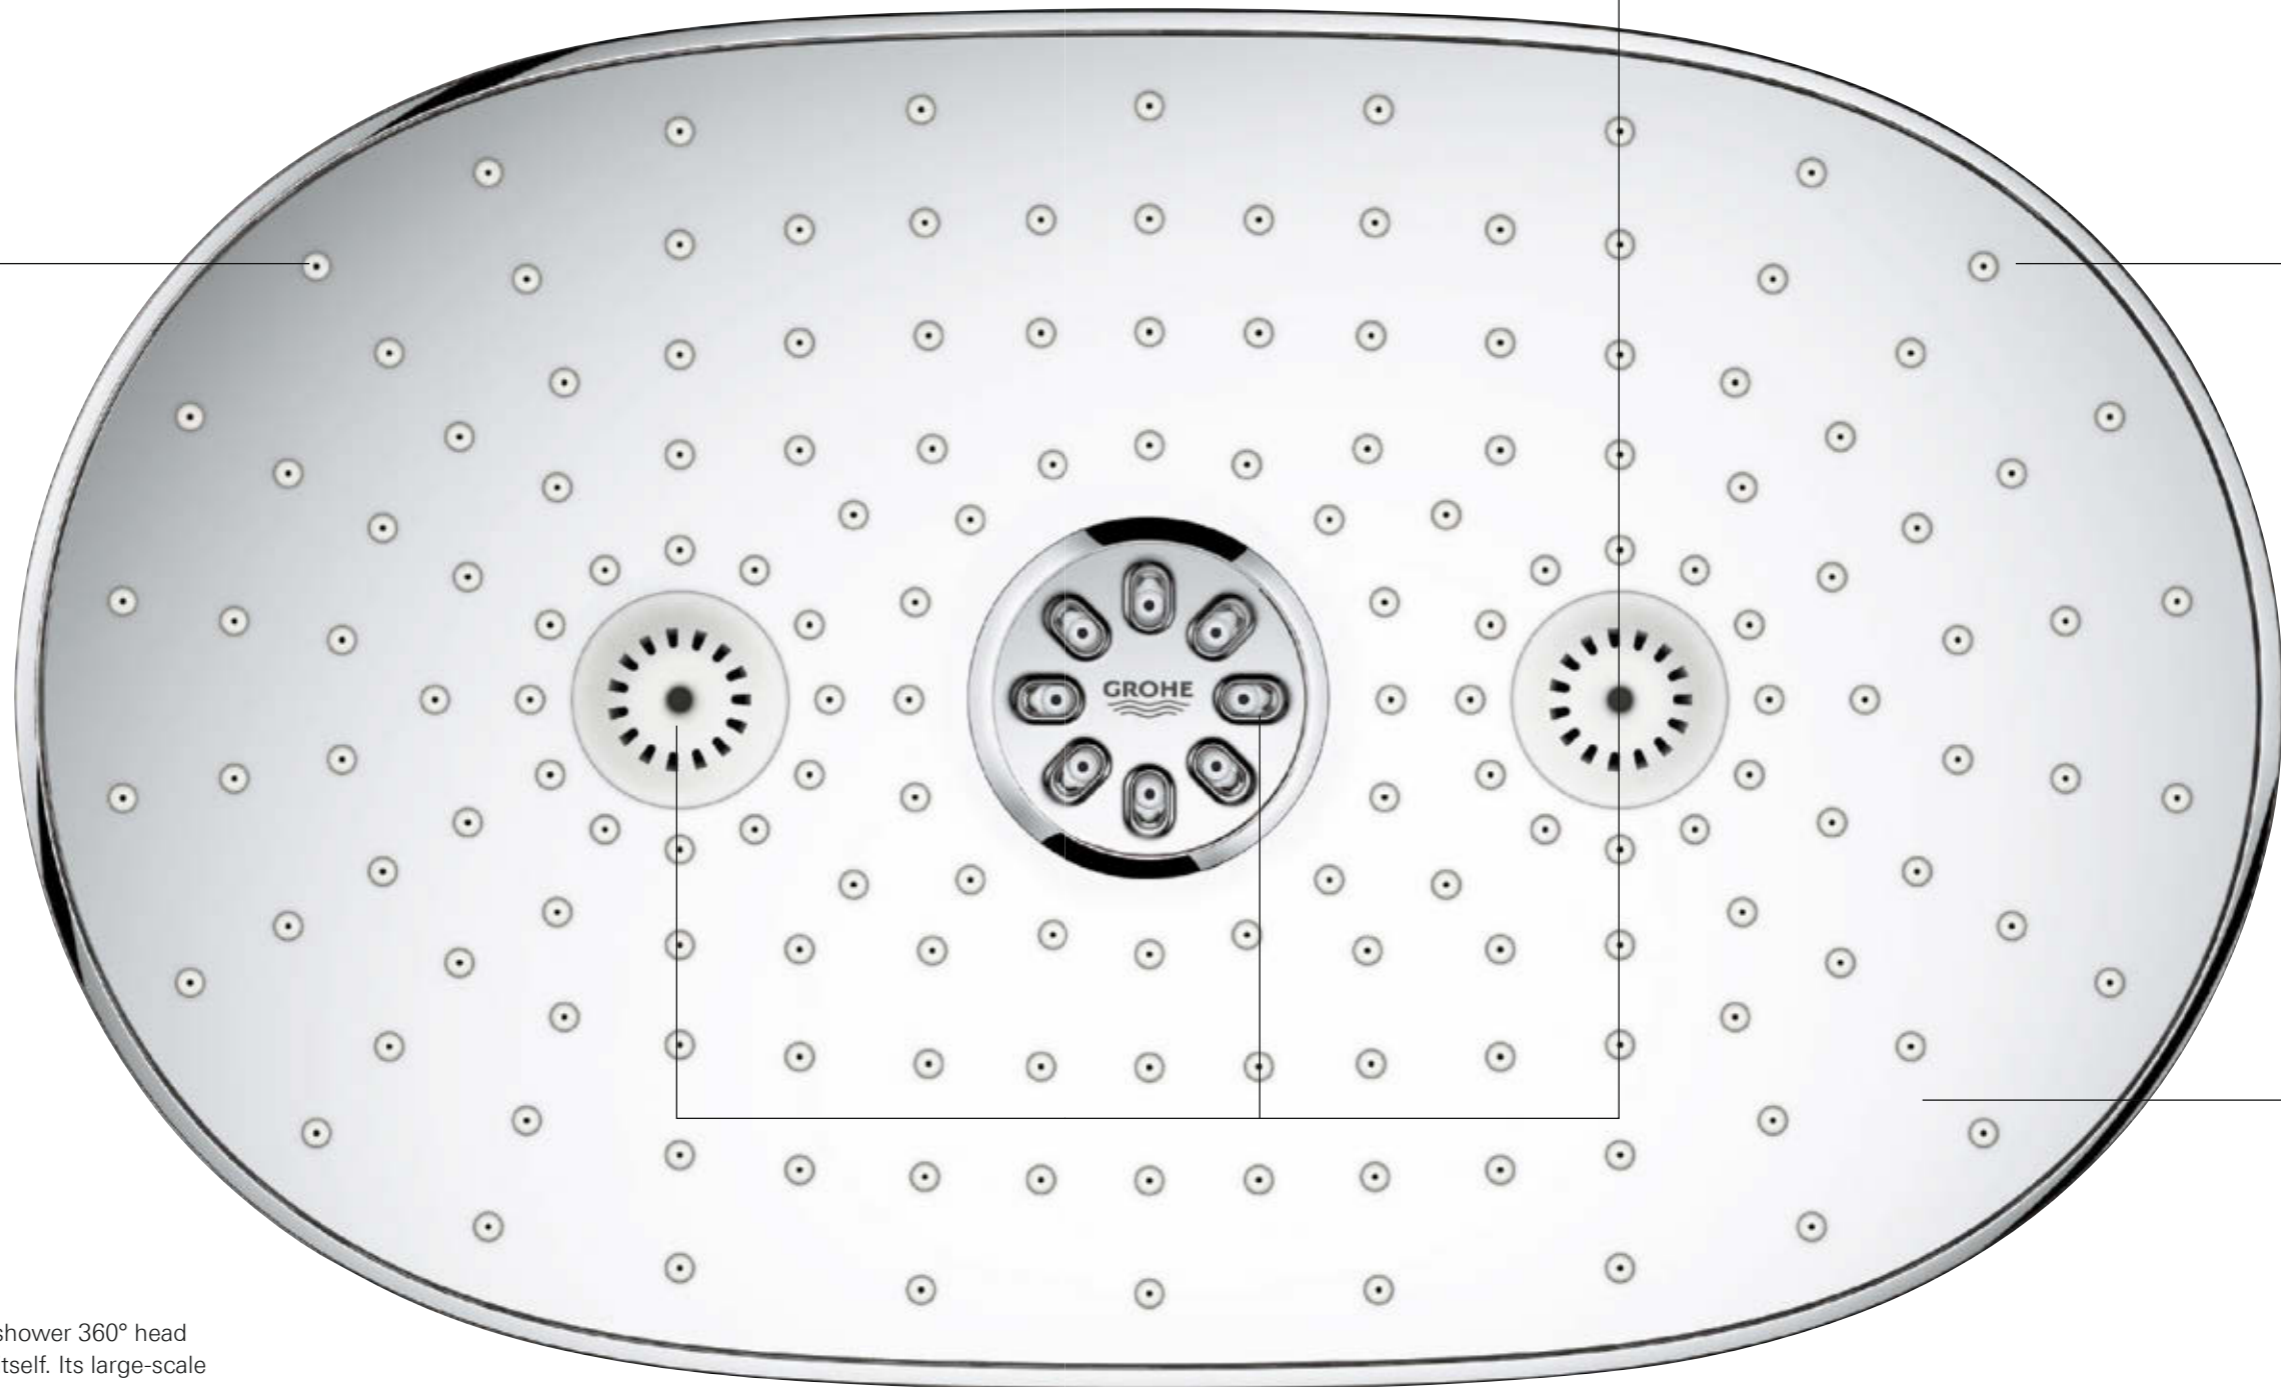

GROHE SmartControl Exposed is available in two different versions: Duo with three SmartControl buttons which can, for example, control two shower head jets plus hand shower.

Mono comes with two SmartControl buttons and can control two functions: for instance a one-spray shower head and hand shower.

START/STOP & VOLUME

The innovative GROHE SmartControl technology lets you choose your preferred spray pattern – or a combination of sprays – as well as adjust the water flow to just the right amount. Nothing could be simpler.

TEMPERATURE

GROHE TurboStat technology lies at the heart of this shower system. The thermo-element's unrivalled sensitivity means it delivers water at the desired temperature within a fraction of a second – and keeps it constant for the duration of your shower.

GROHE PureRain/
GROHE Rain O²
spray as preset function

Improved
SpeedClean
nozzles

GROHE EasyClean
removable spray
plate

The generously proportioned Rainshower 360° head shower is an experience in and of itself. Its large-scale design guarantees an XXL shower feeling.