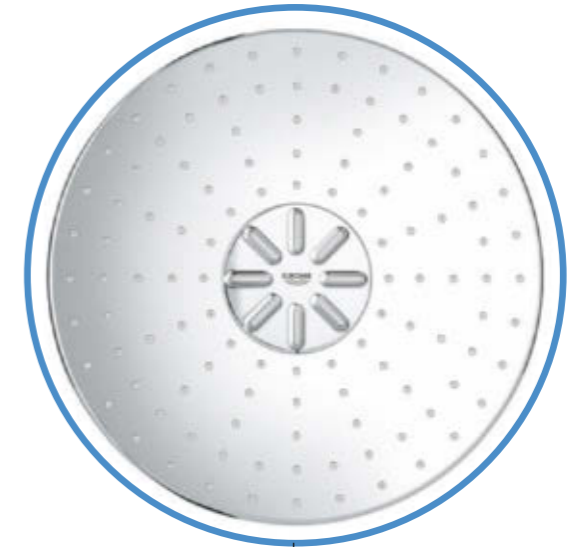

Simply turn up the water flow to get just the right amount. From delicate spray to refreshing shower – for seamless flexibility.

Put power at your fingertips. Start with a vigorous spray to rinse away shampoo. Increase the volume for a concentrated jet spray to massage away the stress of the day.