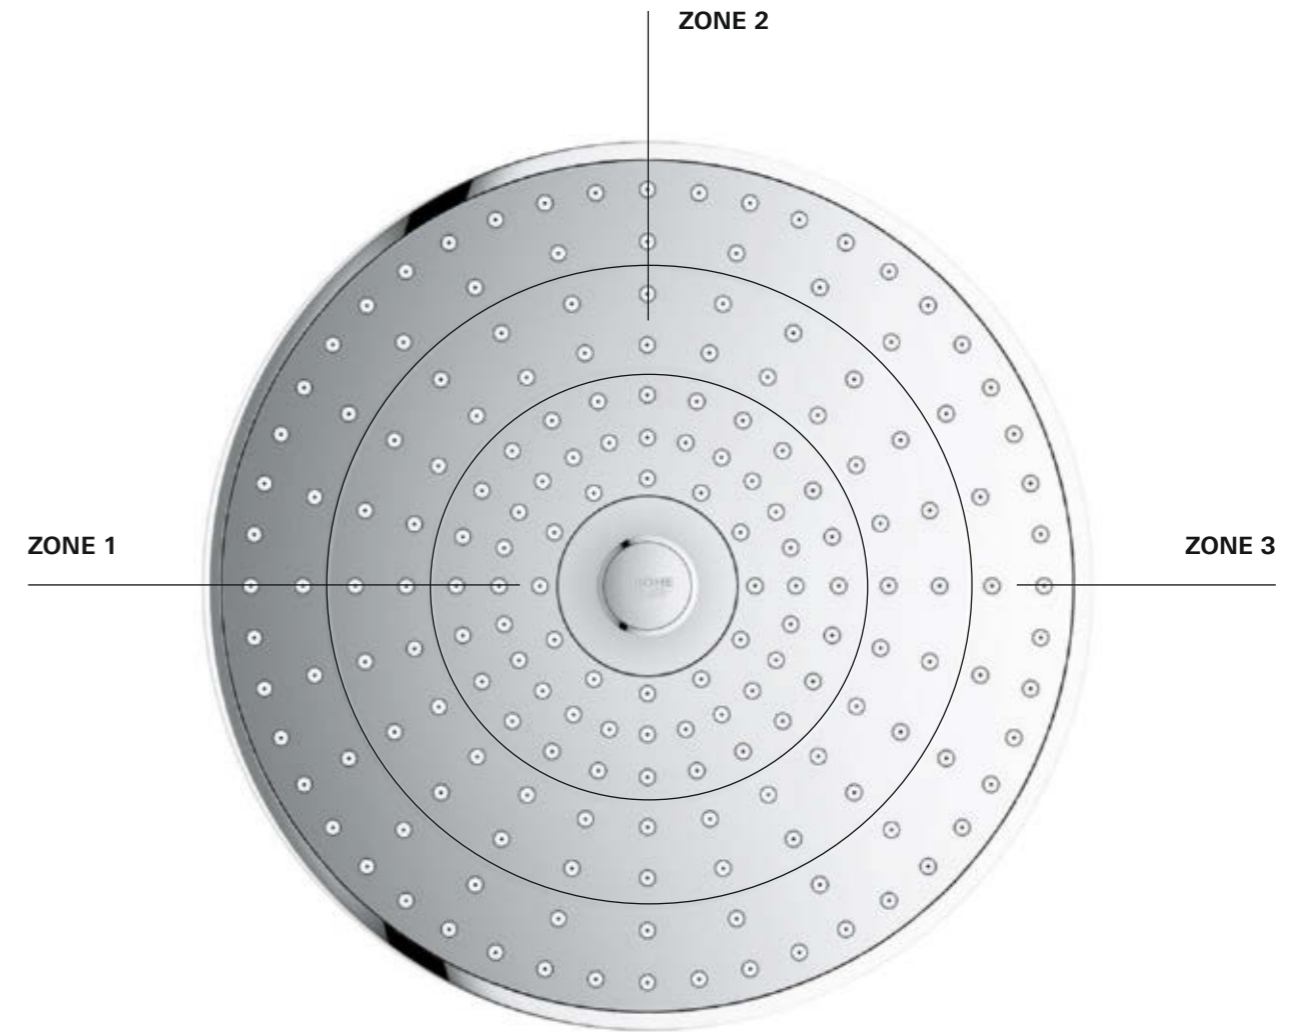

EUPHORIA SMARTCONTROL 260 SHOWER SYSTEM: EVERYTHING FROM RELAXATION TO INVIGORATION

The GROHE Euphoria SmartControl 260 with its two SmartControl buttons provides perfect control of the twin functions: the Euphoria 260 head shower and the hand shower.

Earning its name every time you step under the shower, the Euphoria 260 has a special button centred in the middle of its shining, chrome-plated spray face. This allows you to choose between different spray zones, adjusting the width of the spray and the power of the water flow.

THE ANSWER LIES IN SPRAY ZONE ADJUSTMENT

Three zones of showering pleasure at your fingertips. Transform from one to the next with a turn of the button. Simply by continually turning the button you can enjoy the powerful Jet spray, followed by the wider SmartRain spray for an energising yet relaxing effect and on to the full face Rain spray for a soft summer rain feeling. Continue turning to travel through all three zones again.