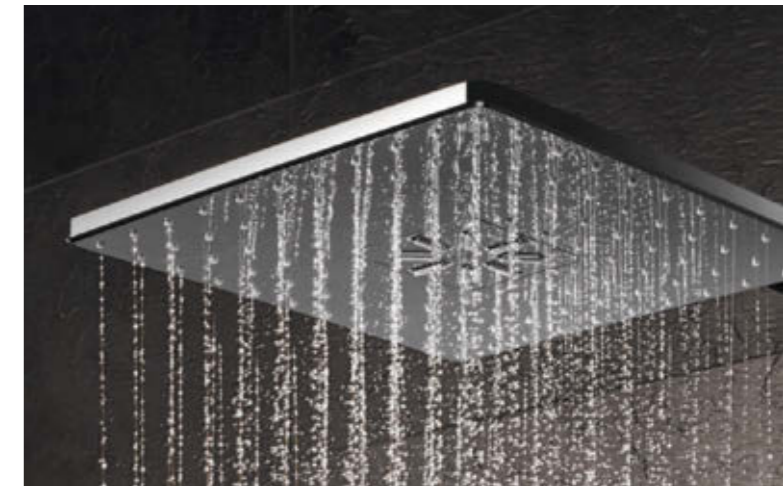

THE **PERFECT FINISH** FOR EVERY SHAPE FROM ROUND TO SQUARE

Once you've decided on the perfect shape of your Euphoria SmartControl 310 shower system, it's time to think about the kind of finish you want. Choose between classic shining chrome and subtly elegant MoonWhite acrylic glass.