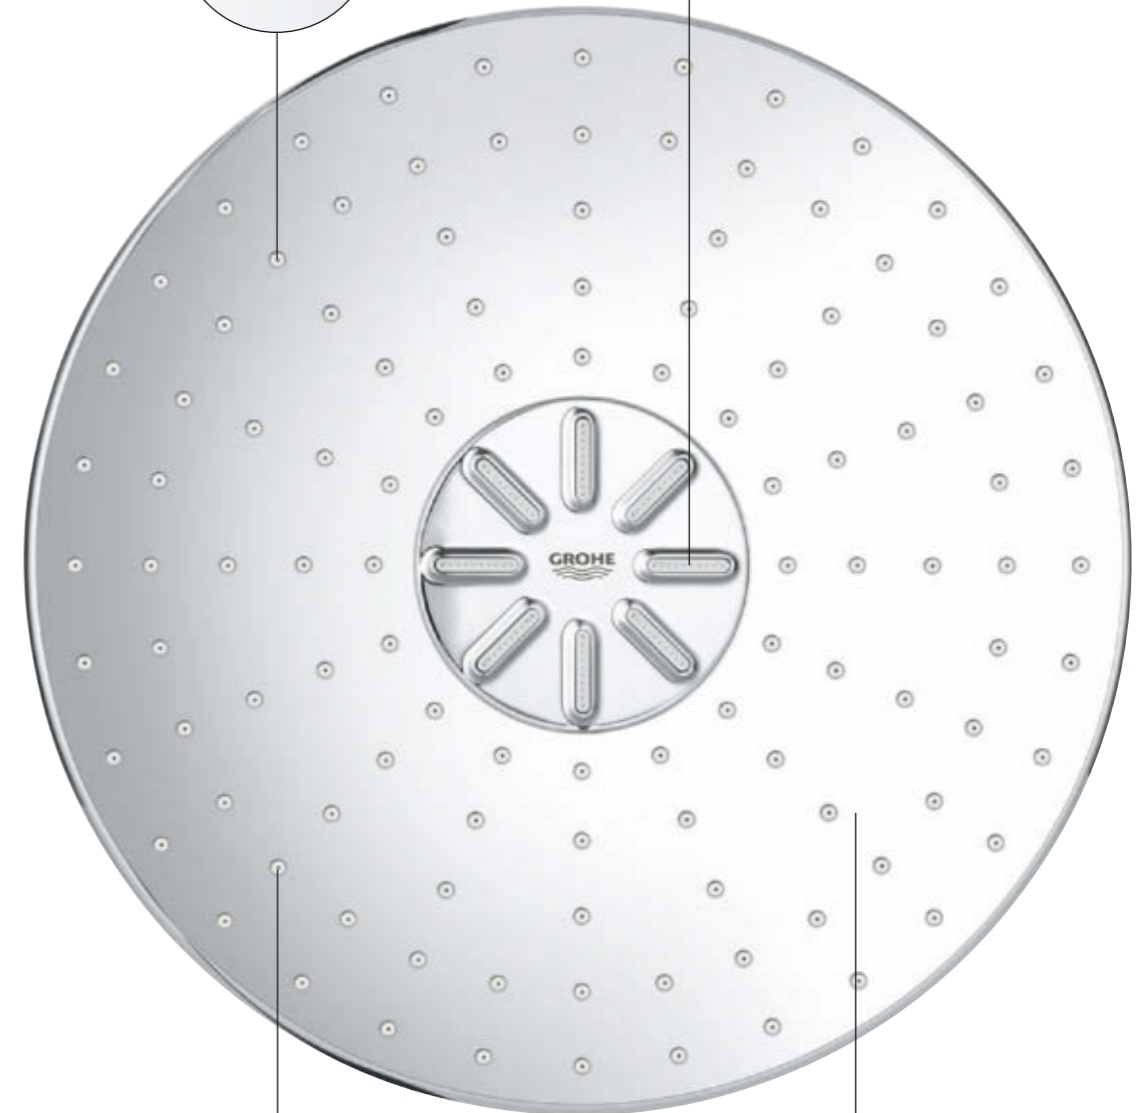

THINNER WALL PLATES

With a height of only 10 mm, its super slim design makes the GROHE SmartControl Concealed wall plate both elegant and space saving.

HIDDEN SEALING SYSTEM

The GROHE SmartControl Concealed has an integrated sealing system, completely eliminating water behind the wall.

soft shower, the new improved GROHE PureRain with its larger and softer droplets allows for a luxurious showering experience.

FORM LOVES FUNCTION

NEW! GROHE ActiveRain to wash out shampoo and revitalise skin and scalp – features a different nozzle shape

Improved SpeedClean nozzles

GROHE PureRain spray for a soft, refreshing shower

GROHE StarLight chrome plated spray plate (also available with MoonWhite acrylic glass plate)

PERFECT MATCH PERFECT FINISH

A gleaming disc or contemporary and angular? The choice is yours. GROHE Rainshower 310 SmartActive and SmartControl Concealed are made to harmonise perfectly.