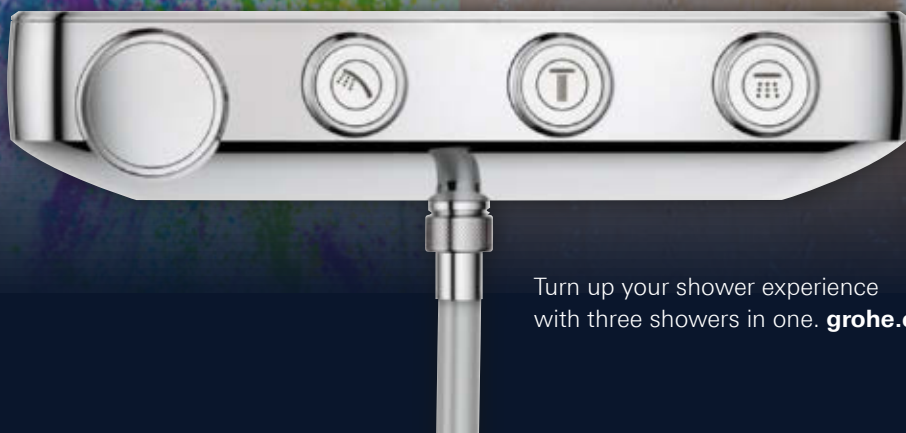

Pure Freude
an Wasser

YOUR LIFE.
YOUR RULES.

YOUR SHOWER.
YOUR TURN.

GROHE SMARTCONTROL

Turn up your shower experience
with three showers in one. grohe.com

I'VE KICKED OFF MY HIGH HEELS:
IT'S TIME TO KICK UP
A LITTLE DIRT