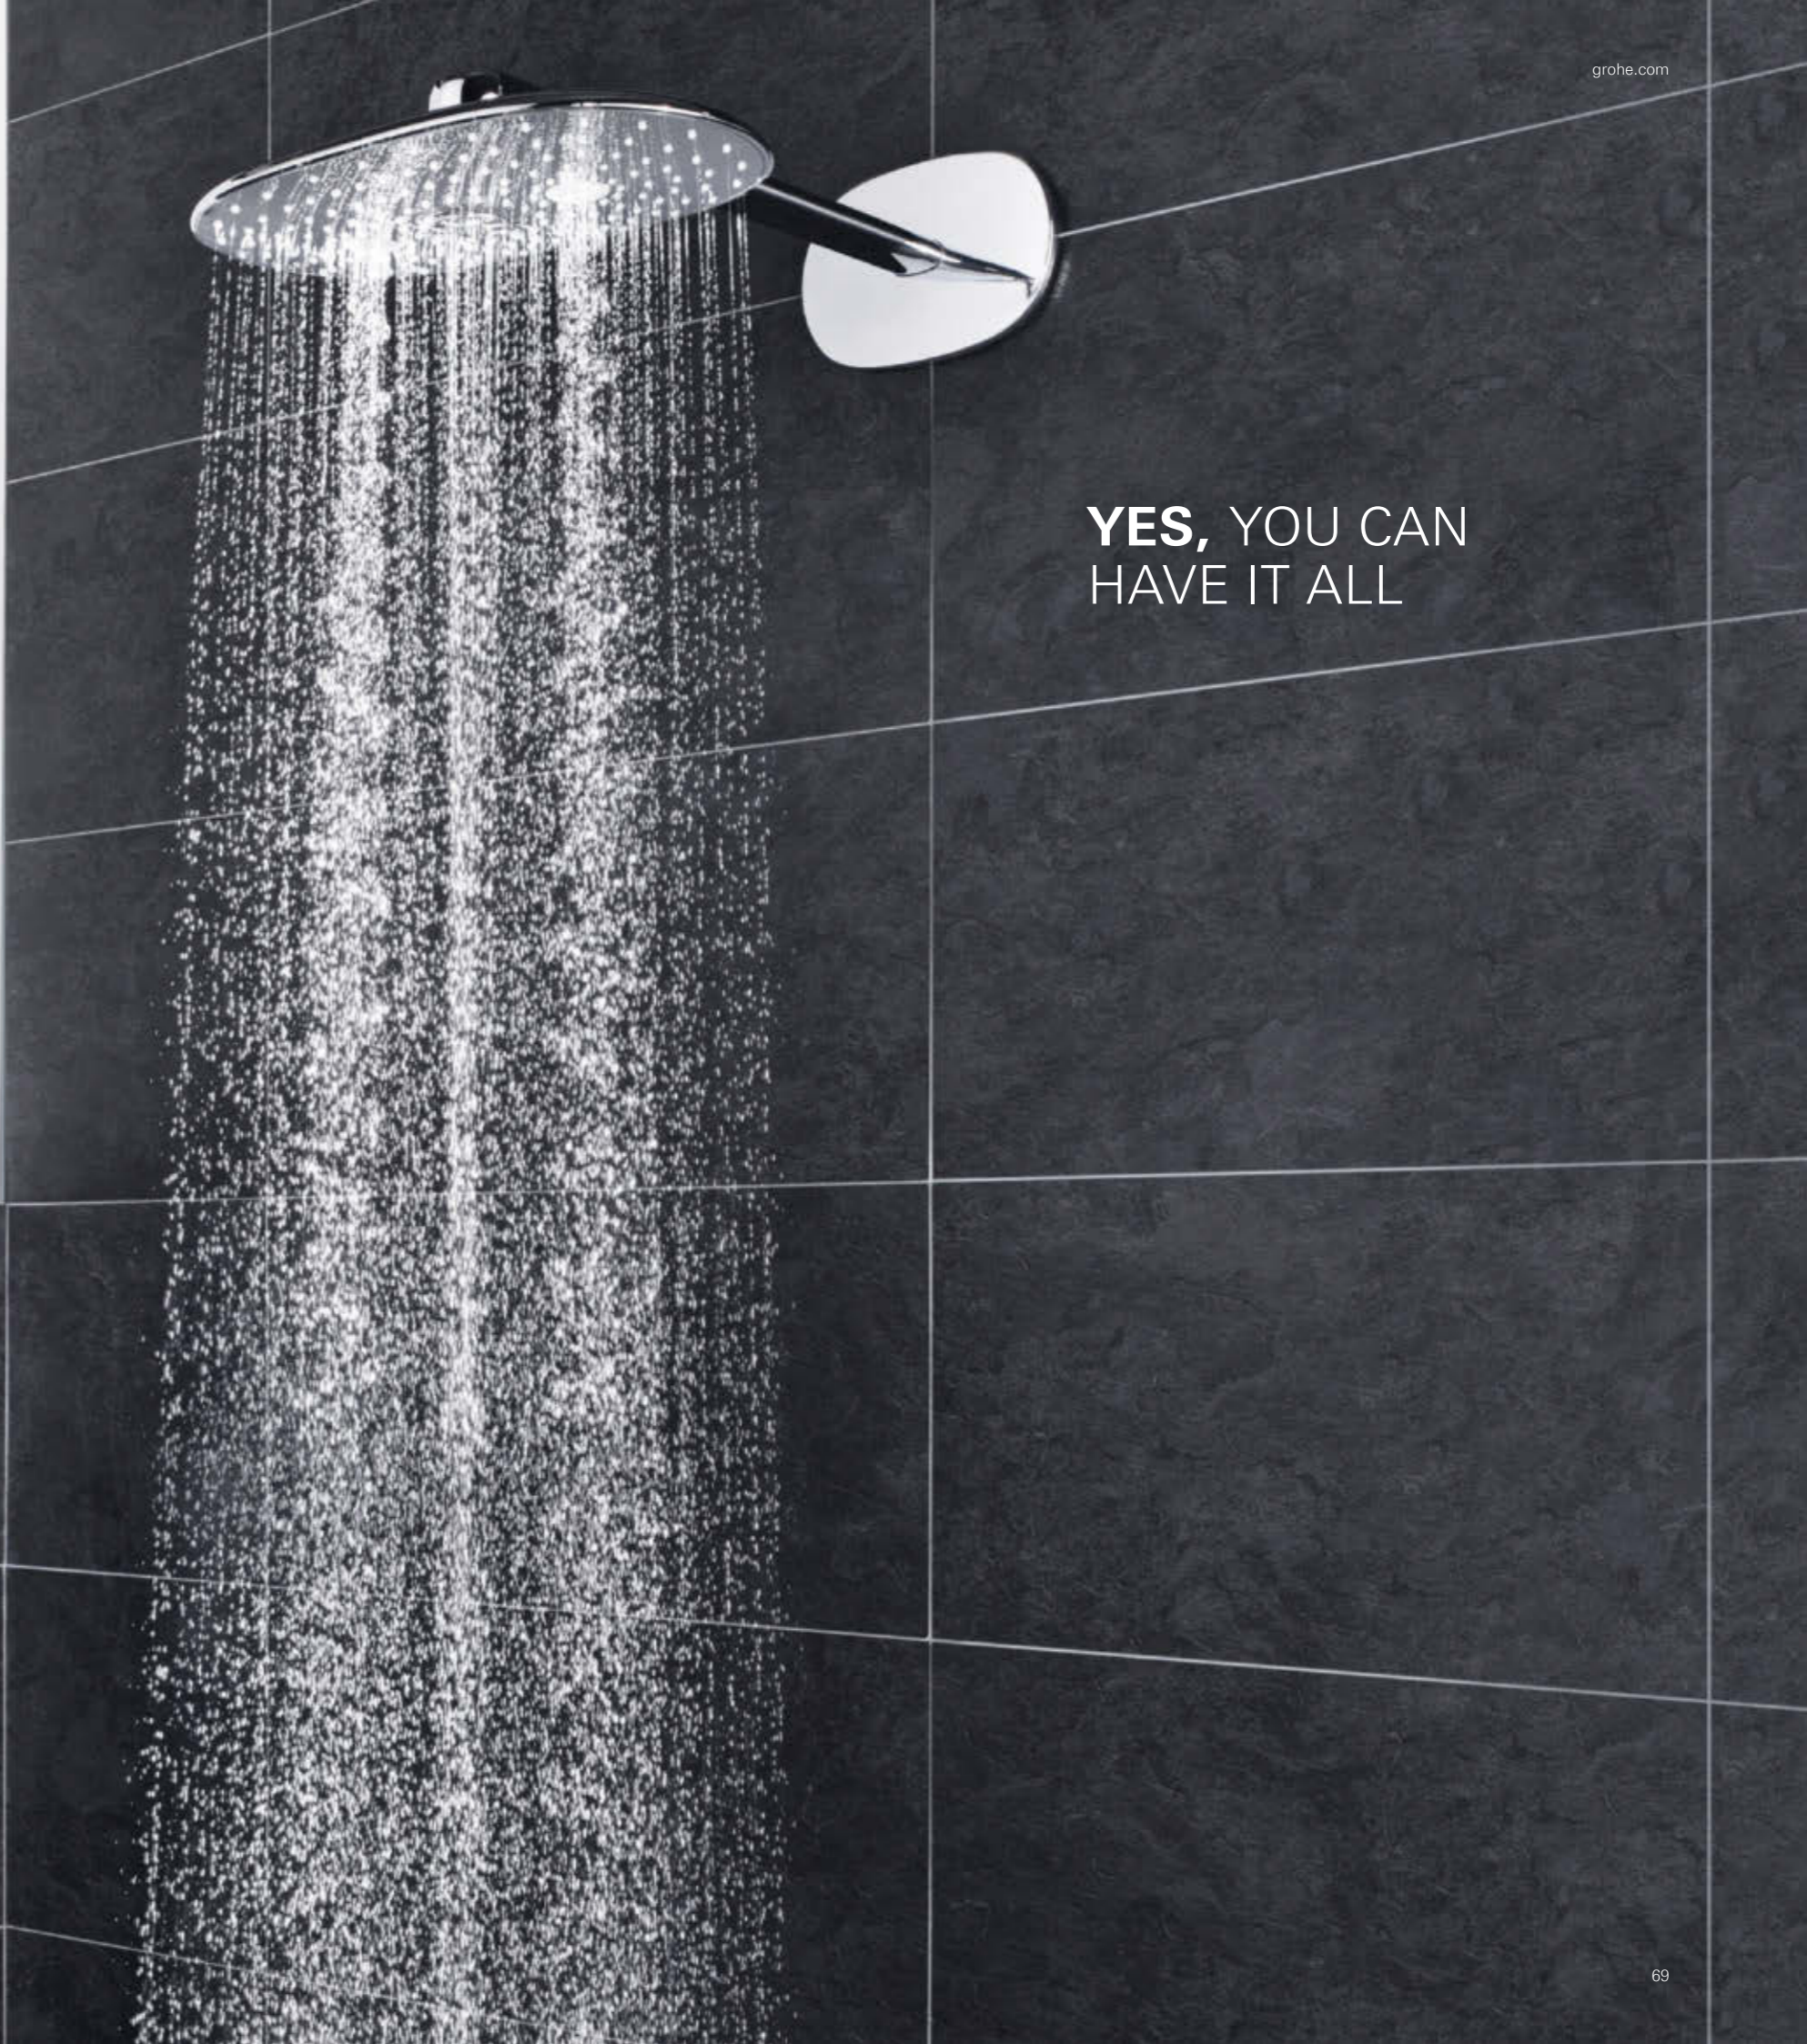

YES, YOU CAN
HAVE IT ALL