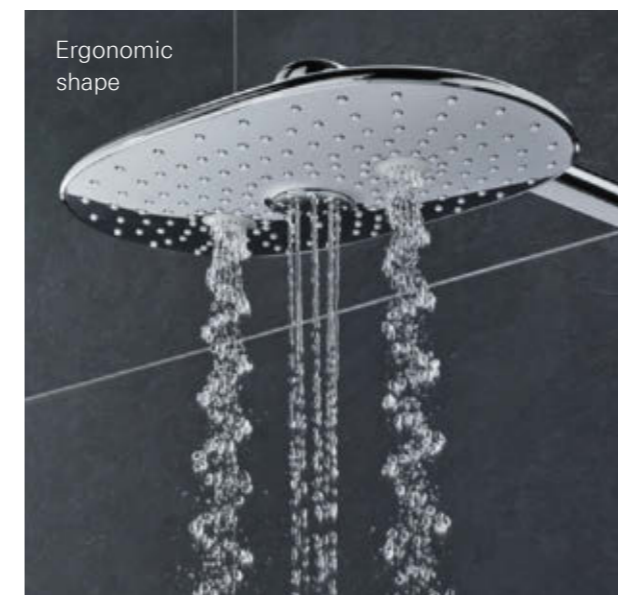

Try combining the GROHE PureRain spray with the stimulating TrioMassage. Or switch to the hand shower with the push of a button. Everything is possible, all is enjoyment. With its intuitive buttons, GROHE SmartControl gives you all you need to be completely in your element.

THE PERFECT **FINISH**

GROHE SmartControl comes in two stylish finishes: classic chrome and, for a subtly elegant design statement, MoonWhite.

COMFORT IN EVERY DETAIL

At GROHE we never stop thinking about ways to make your time under the Rainshower SmartControl shower more enjoyable. Safer too – even when you don't even notice. Take for example the shower rail. Beyond just looking good, we've made sure that the casing of the rail always remains at a comfortable temperature, never exceeding the temperature of your shower.

WHEREVER YOU LOOK IT LOOKS GOOD

We are proud of the many beautiful features that we have given our Rainshower SmartControl shower system. Starting at the top: our stunning Rainshower 360 shower head. Its unique, extra-wide and ergonomic shape is designed to offer complete, all-body coverage, extending over your shoulders for the luxury of an all-surrounding shower. Moving down the slender shower rail, note the elegant, extremely flat design, set off by the minimalistic wall bracket.

And finally, the thermostat of the Rainshower SmartControl, with its shining, all-metal body and organic design, inspired by nature: the showpiece of our shower system.

Full metal body

Ergonomic shape

Flat rail