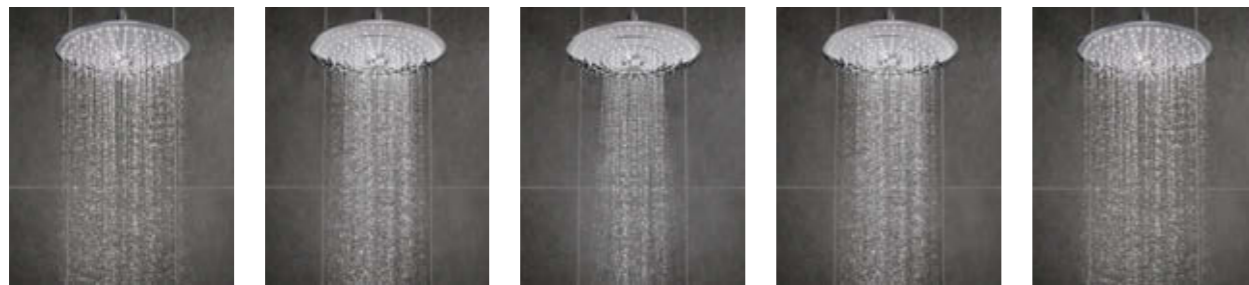

THE ANSWER LIES IN SPRAY ZONE ADJUSTMENT

Three zones of showering pleasure at your fingertips. Transform from one to the next with a turn of the button. Simply by continually turning the button you can enjoy the powerful Jet spray, followed by the wider SmartRain spray for an energising yet relaxing effect and on to the full face Rain spray for a soft summer rain feeling. Continue turning to travel through all three zones again.