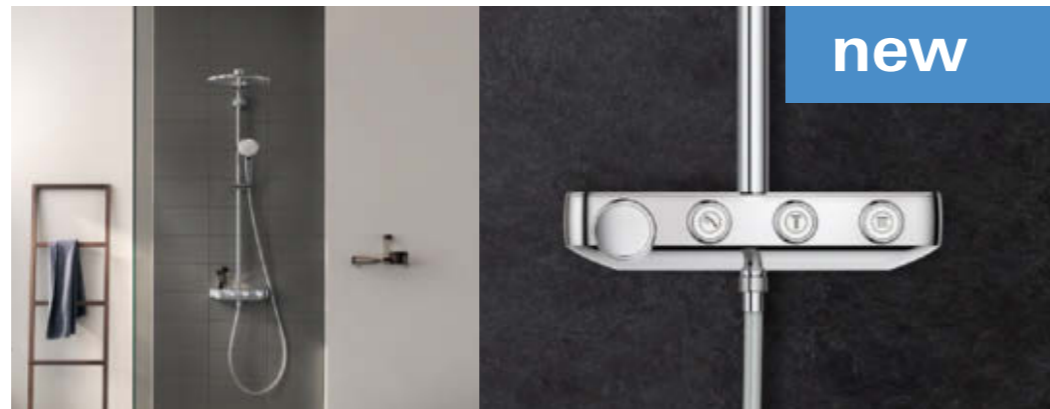

EXPLORE THE WORLD OF SMARTCONTROL

01 EUPHORIA SHOWER SYSTEM

Our new Euphoria exposed shower system offers a wealth of smart and comfortable features **Page 24**