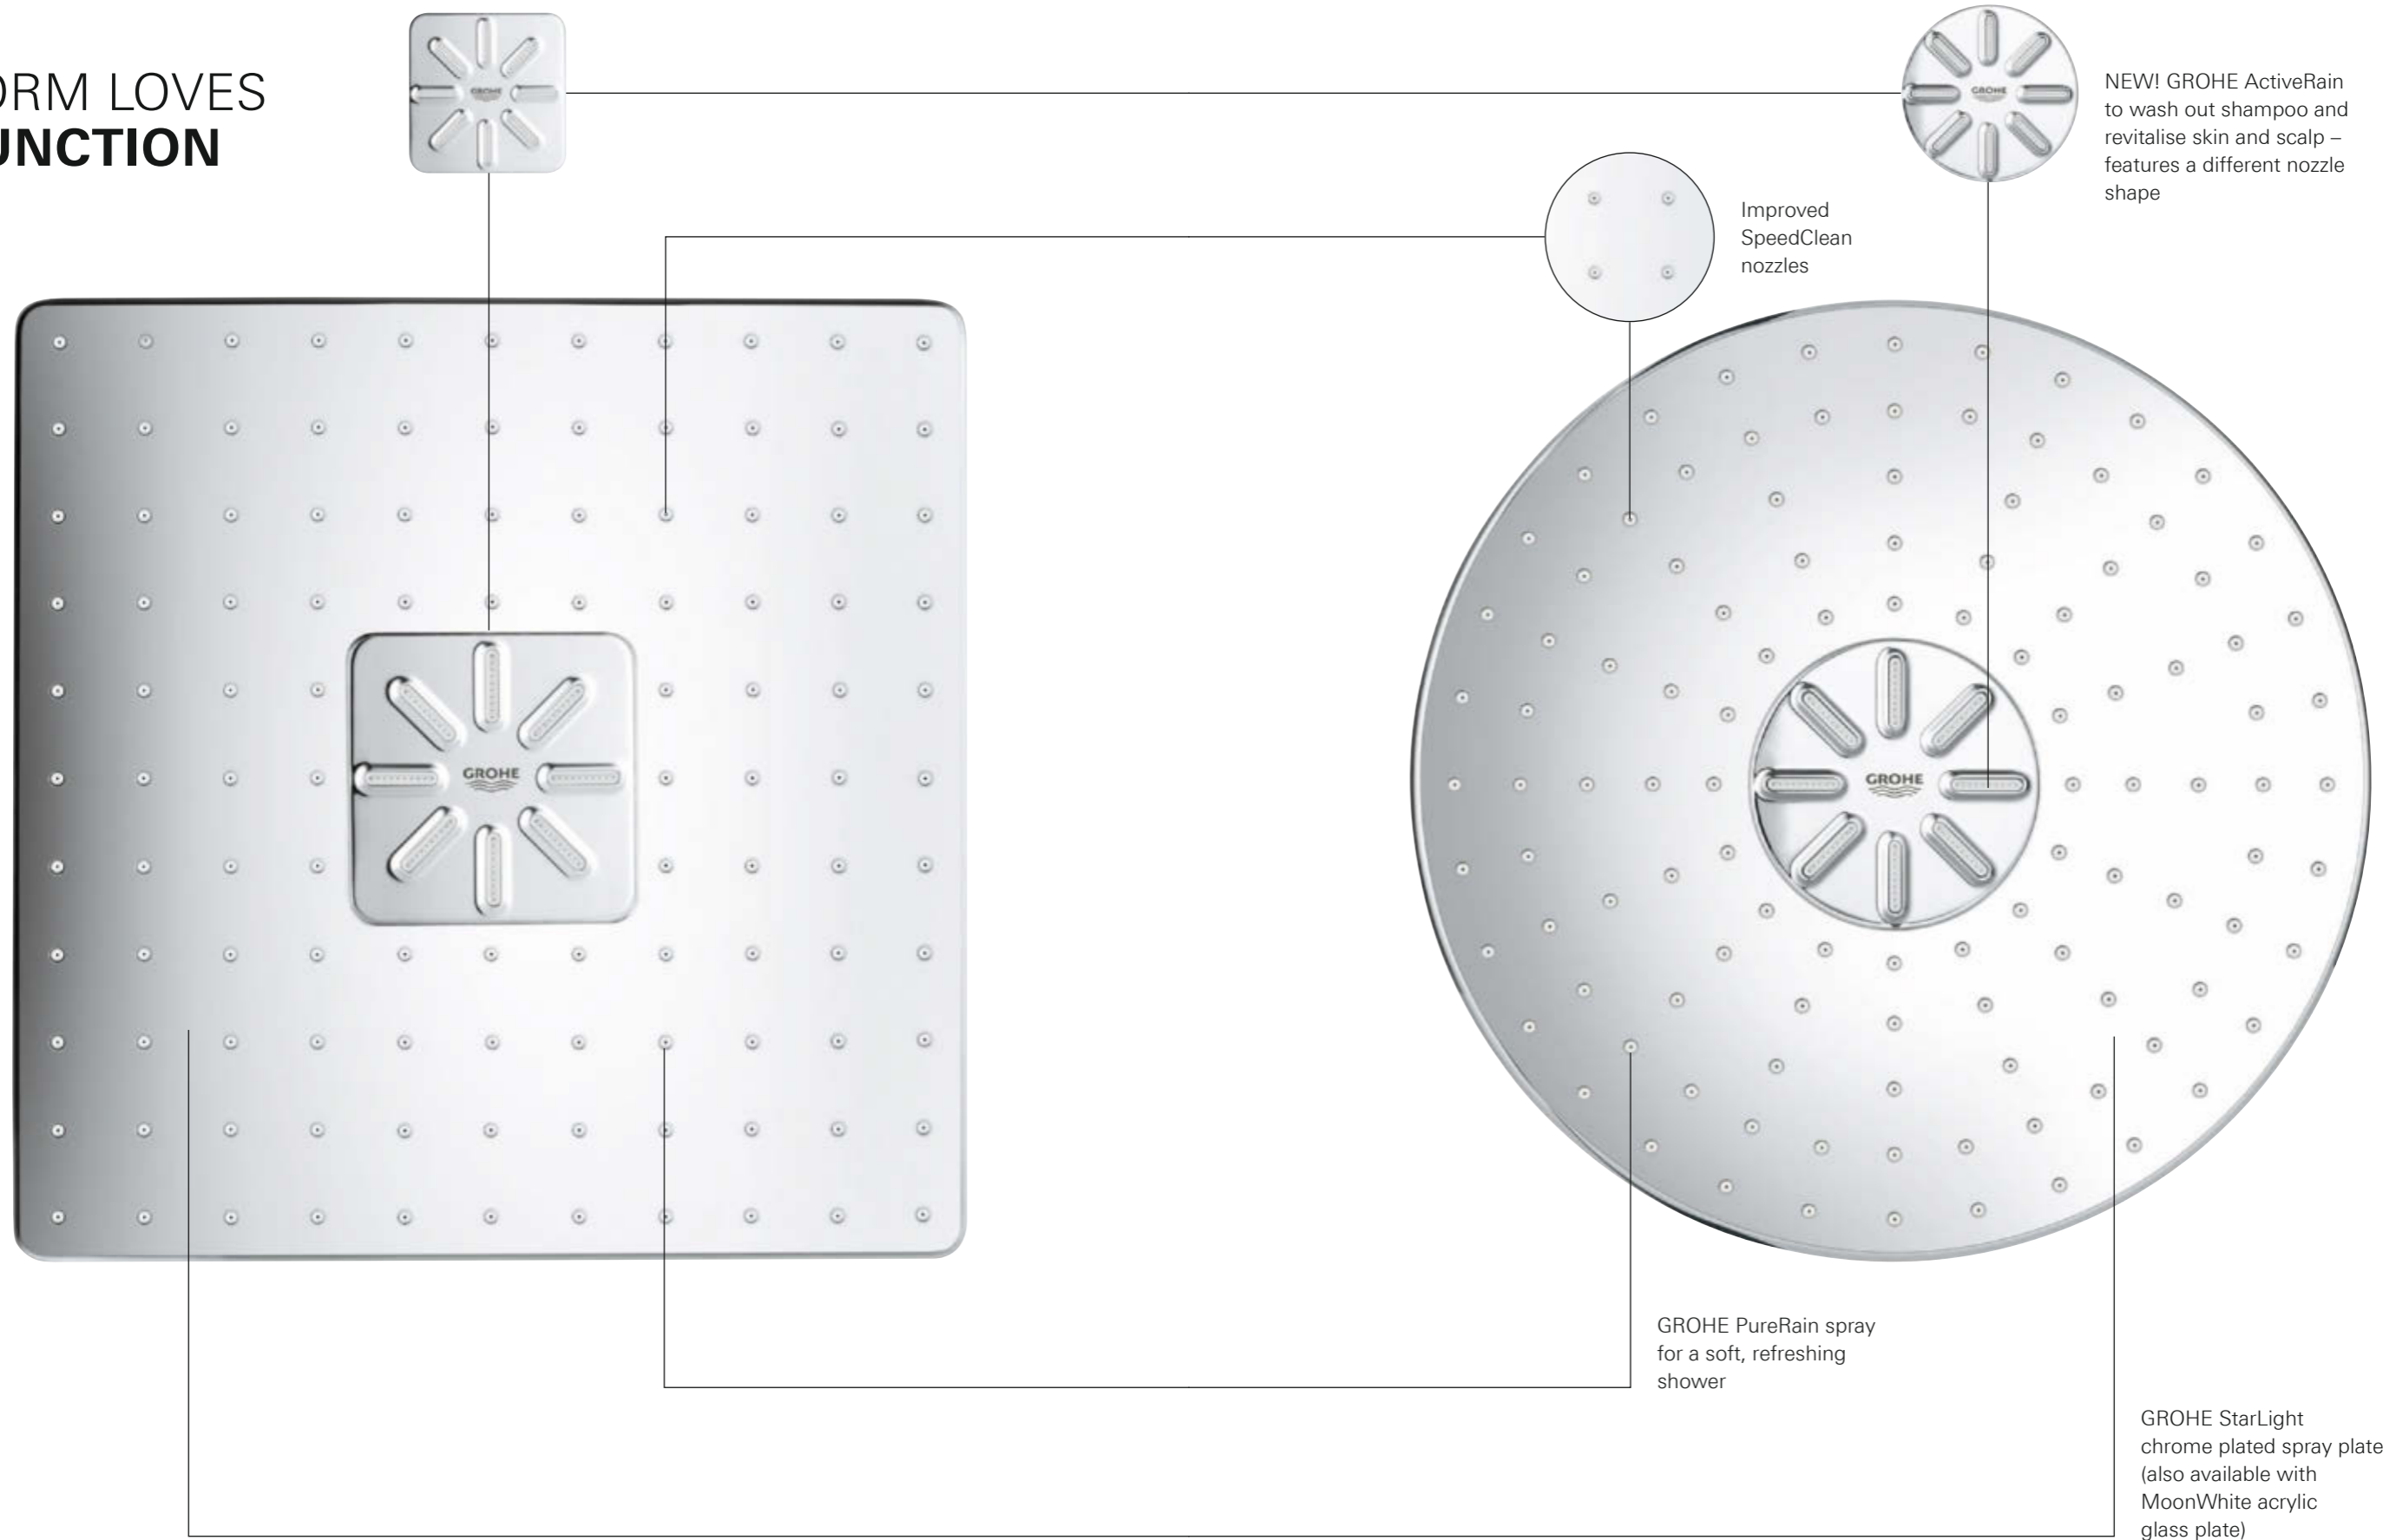

Now turn the GROHE ProGrip handle to adjust the water flow: from a gentle shower to a powerful spray. Your preferred setting is stored – perfect if you want to pause the shower or till the next time you use it. The innovative GROHE SmartControl technology offers spray selection and water control in one.

TEMPERATURE

GROHE TurboStat technology lies at the heart of this shower system. The thermoelement's unrivalled sensitivity means it delivers water at the desired temperature within a fraction of a second – and keeps it constant for the duration of your shower.

START/STOP & VOLUME

The innovative GROHE SmartControl technology lets you choose your preferred spray pattern – or a combination of spray functions – as well as adjust the water flow to just the right amount. Nothing could be simpler.

FORM LOVES FUNCTION

RINSE AWAY SHAMPOO RINSE AWAY STRESS

Choose between a gentle summer rain and a downpour – at the touch of a button. The central GROHE ActiveRain spray delivers a powerful spray pattern that rinses away every trace of shampoo, quickly and effectively, and stimulates your scalp for a tingling clean sensation. Or switch to the GROHE PureRain spray and relax under a soft, refreshing rain shower.