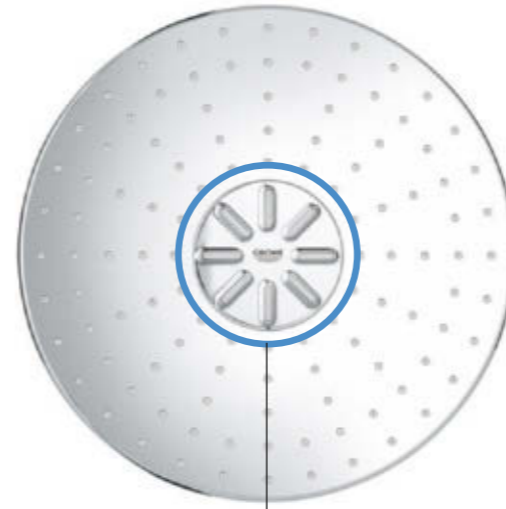

2. POWERFUL