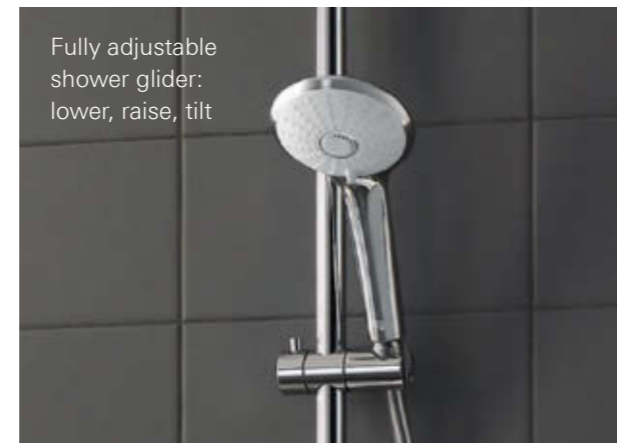

From the full face Rain spray to the SmartRain spray, then the Jet spray. As often as you like...

MAKE ROOM FOR SHOWER ENJOYMENT

You may not have the luxury of space in your bathroom, but you can still enjoy the luxury of having the best of both worlds. The Euphoria SmartControl 260 shower system in combination with the Euphoria 260 head shower & bath spout is the solution for small bathrooms where there's no room for a shower cabinet and a bathtub. With three buttons, it gives you control over the Euphoria 260 head shower and the hand shower, as well as controlling the spout to fill the bathtub.

MORE BENEFITS. MORE SHOWER PLEASURE

We've put a lot of thought into our new GROHE Euphoria SmartControl shower system: the result is a range of features that make the Euphoria more convenient and more enjoyable to use. The shower arm has a swivel function that allows you to rotate the showerhead through 180° to achieve the perfect angle. And the fully adjustable shower holder allows the hand shower to be positioned individually at the ideal height.

We have made the sleek Grohtherm SmartControl body smaller and more compact to offer more space in the shower. And because we want you to enjoy your shower as quickly as possible, we came up with the GROHE QuickFix. This allows the position of the upper bracket to be altered during installation of the shower rail. The advantage: the upper bracket can be installed easily and quickly by utilising existing drilled holes.