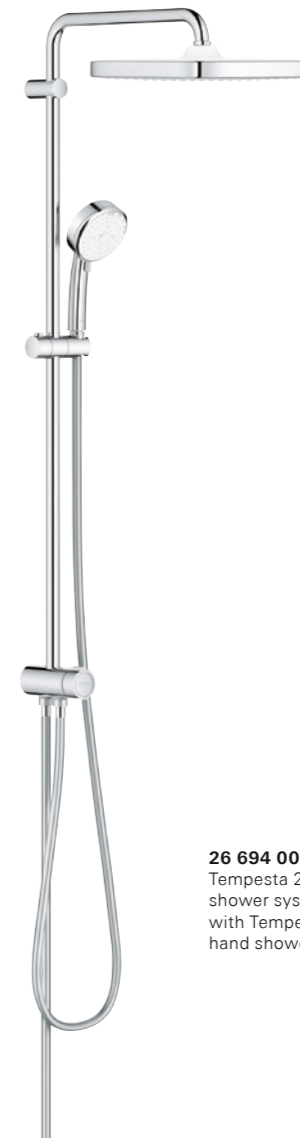

26 694 000
Tempesta 250 Cube
shower system with diverter
with Tempesta Cosmopolitan 100
hand shower