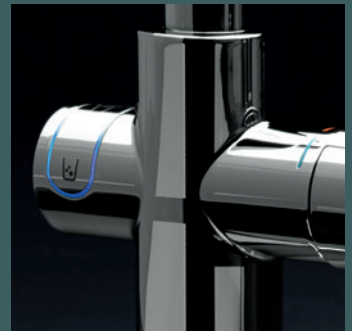

SUSTAINABILITY

*CSR Award winner
of the German
Government, 2017*

GROHE Regional HQ:
Middle East, Africa & East Mediterranean
Grome Marketing (Cyprus) Ltd.
P.O. Box 27048, CY-1641 Nicosia, Cyprus
Phone: + 357 - 22 - 46 52 00
E-mail: info@grome.com

GROHE Headquarter:
Grohe AG
Feldmühleplatz 15
D-40545 Düsseldorf, Germany

Visit our website and find the office / dealer /
distributor closest to you.

© 01/2020 – Copyright by GROHE

PART OF **LIXIL**