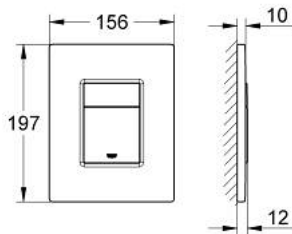

38 732 DA0 SKATE COSMOPOLITAN WALL PLATE

PRODUCT DESCRIPTION

- Colour: warm sunset
- for dual flush
- for pneumatic discharge valve AV1
- vertical and horizontal installation
- 156 x 197 mm
- ABS
- GROHE Long-Life finish
- GROHE Water Saving - Less water, perfect flow
- for combination with Rapid SL and Uniset with GD 2 cisterns
- for use with Rapid SLX please order shaft 66 791 000 (sold separately)

38 732 DA0 SKATE COSMOPOLITAN WALL PLATE

SPARE PARTS, March 2015 – now

1: top plate w. push button (Spare part-nr. 42371DA0)

2: Screw (Spare part-nr. 6636200M)

3: Mounting frame (Spare part-nr. 43207000)

4: Fixing set (Spare part-nr. 4308500M)*