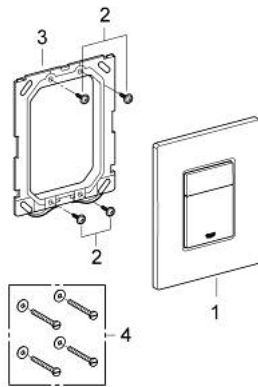

38 732 DA0 SKATE COSMOPOLITAN WALL PLATE

PRODUCT DESCRIPTION

- Colour: warm sunset
- for dual flush
- for pneumatic discharge valve AV1
- vertical and horizontal installation
- 156 x 197 mm
- ABS
- GROHE Long-Life finish
- GROHE Water Saving - Less water, perfect flow
- for combination with Rapid SL and Uniset with GD 2 cisterns
- for use with Rapid SLX please order shaft 66 791 000 (sold separately)

38 732 DA0 SKATE COSMOPOLITAN WALL PLATE

SPARE PARTS, March 2015 – now

1: top plate w. push button (Spare part-nr. 42371DA0)

2: Screw (Spare part-nr. 6636200M)

3: Mounting frame (Spare part-nr. 43207000)

4: Fixing set (Spare part-nr. 4308500M)*