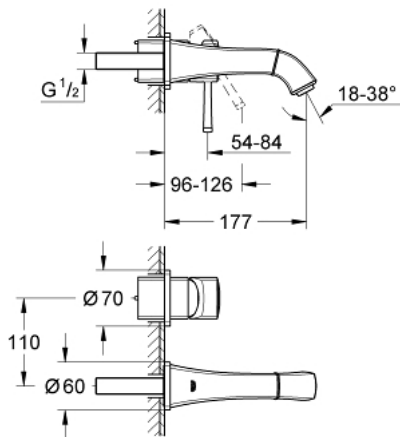

19 929 000 GRANDERA 2-HOLE BASIN MIXER S-SIZE

PRODUCT DESCRIPTION

- Colour: chrome
- wall mounted
- final installation for
- 23 319
- without concealed body
- GROHE Long-Life finish
- GROHE Water Saving - Less water, perfect flow
- GROHE AquaGuide adjustable mousseur 5.7 l/min
- centre distance 110 mm
- projection 177 mm

19 929 000 **GRANDERA 2-HOLE BASIN MIXER**
S-SIZE

SPARE PARTS, August 2017 – now

- 1: Lever (Spare part-nr. 46833000)
- 2: Flow straightener (Spare part-nr. 46837000)
- 3: Extension (Spare part-nr. 46627000)*