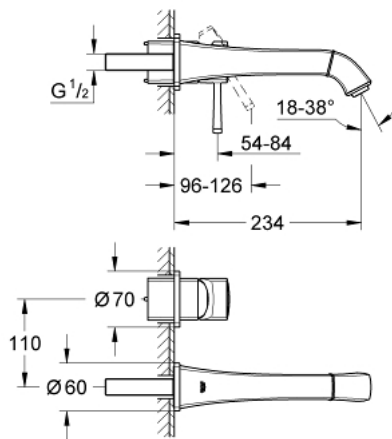

19 930 000 GRANDERA 2-HOLE BASIN MIXER M-SIZE

PRODUCT DESCRIPTION

- Colour: chrome
- wall mounted
- without concealed body

- final installation for

- 23 319

- GROHE Long-Life finish
- GROHE Water Saving - Less water, perfect flow
- GROHE AquaGuide adjustable mousseur 5.7 l/min
- projection 234 mm

19 930 000 **GRANDERA 2-HOLE BASIN MIXER**
M-SIZE

SPARE PARTS, August 2017 – now

- 1: Lever (Spare part-nr. 46833000)
- 2: Flow straightener (Spare part-nr. 46837000)
- 3: Extension (Spare part-nr. 46627000)*