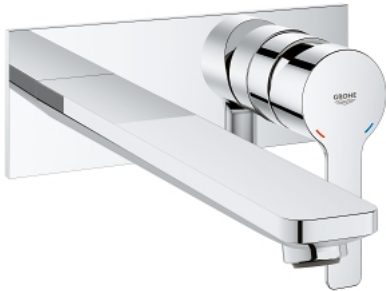

## 23 444 001 LINEARE 2-HOLE BASIN MIXER L-SIZE

### PRODUCT DESCRIPTION

- Colour: chrome
- wall mounted
- final installation for
  - 23 571 000 / 32 635 000
  - without concealed body
  - metal rosette
  - GROHE Long-Life finish
  - GROHE Water Saving - Less water, perfect flow
  - maximum flow rate (at 3 bar): 5 l/min
  - GROHE AquaGuide adjustable mousseur
  - centre distance 110 mm
  - projection 207 mm

23 444 001 **LINEARE 2-HOLE BASIN MIXER**  
**L-SIZE**

**SPARE PARTS**, August 2016 – now

1: Lever (Spare part-nr. 46982000)

2: Flow straightener (Spare part-nr. 46837000)

3: Extension (Spare part-nr. 46943000)\*