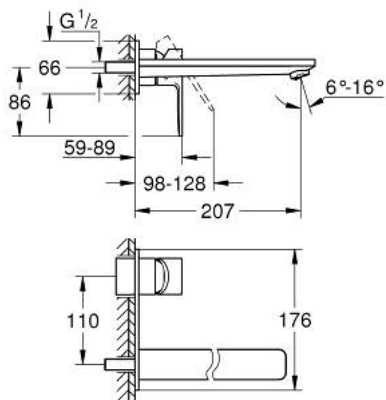

## 23 444 001 LINEARE 2-HOLE BASIN MIXER L-SIZE

### PRODUCT DESCRIPTION

- Colour: chrome
- wall mounted
- final installation for
  - 23 571 000 / 32 635 000
  - without concealed body
  - metal rosette
  - GROHE Long-Life finish
  - GROHE Water Saving - Less water, perfect flow
  - maximum flow rate (at 3 bar): 5 l/min
  - GROHE AquaGuide adjustable mousseur
  - centre distance 110 mm
  - projection 207 mm

23 444 001 **LINEARE 2-HOLE BASIN MIXER**  
**L-SIZE**

**SPARE PARTS**, August 2016 – now

1: Lever (Spare part-nr. 46982000)

2: Flow straightener (Spare part-nr. 46837000)

3: Extension (Spare part-nr. 46943000)\*