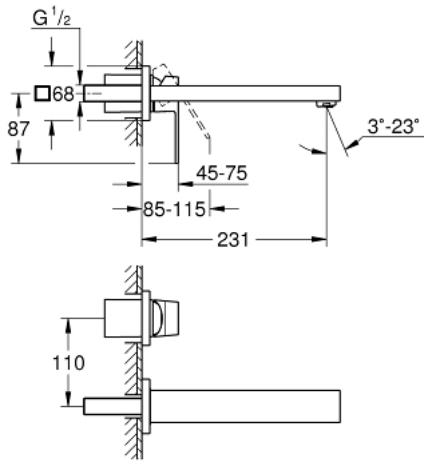

23 447 000 EUROCUBE 2-HOLE BASIN MIXER M-SIZE

PRODUCT DESCRIPTION

- Colour: chrome
- wall mounted
- final installation for
 - 23 200
 - without concealed body
 - with plate
 - GROHE Long-Life finish
 - GROHE AquaGuide adjustable mousseur 5.7 l/min
 - centre distance 110 mm
 - projection 231 mm

23 447 000 **EUROCUBE 2-HOLE BASIN MIXER**
M-SIZE

SPARE PARTS, September 2013 – now

1: Lever (Spare part-nr. 46802000)

2: Flow straightener (Spare part-nr. 64451000)

3: Extension (Spare part-nr. 46627000)*