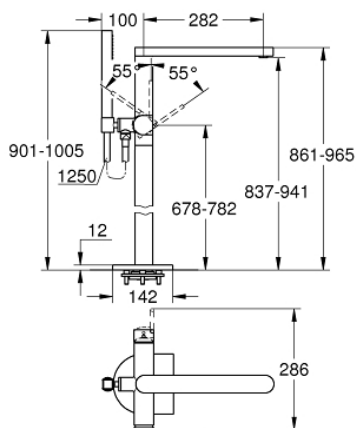

23 846 003 GROHE PLUS SINGLE-LEVER BATH MIXER 1/2", FLOOR MOUNTED

PRODUCT DESCRIPTION

- Colour: chrome
- final installation for
- 45 984
- GROHE SilkMove 35 mm ceramic cartridge
- with temperature limiter
- GROHE Long-Life finish
- automatic diverter: bath/shower
- spout with laminar mousseur
- projection 282 mm
- integrated non-return valve in shower outlet
- with shower holder
- hand shower Euphoria Cube 6.6 l/min
- Silverflex shower hose 1.250 mm (28 362)
- protected against backflow

23 846 003 GROHE PLUS SINGLE-LEVER BATH MIXER 1/2", FLOOR MOUNTED

SPARE PARTS, April 2018 – now

- 1: Lever (Spare part-nr. 48450000)
- 2: Cartridge (Spare part-nr. 46374000)
- 3: Diverter (Spare part-nr. 48451000)
- 4: Mousseur (Spare part-nr. 48009000)
- 5: Non-return valve (Spare part-nr. 08565000)
- 6: Dirt strainer (Spare part-nr. 0700200M)
- 7: Socket Spanner (Spare part-nr. 19332000)*