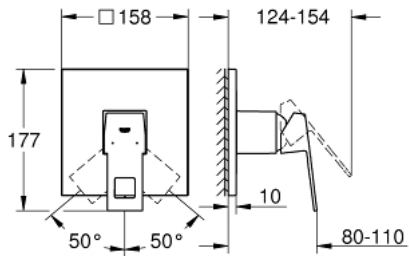

24 061 000 EUROCUBE SINGLE-LEVER SHOWER MIXER

PRODUCT DESCRIPTION

- Colour: chrome
- final installation for
 - GROHE Rapido SmartBox (35 604)
 - GROHE SilkMove 46 mm ceramic cartridge
 - GROHE FastFixation escutcheon with covered shaft sealing and covered fixing
 - metal escutcheon, retroactively 6° adjustable
- outlet B or C = 30 l/min

24 061 000 EUROCUBE SINGLE-LEVER SHOWER MIXER

SPARE PARTS, July 2017 – now

1: Lever (Spare part-nr. 46782000)

2: Escutcheon (Spare part-nr. 48430000)

3: Mounting plate (Spare part-nr. 48441000)

4: Cap (Spare part-nr. 46784000)

5: Cartridge (Spare part-nr. 46048000)

6: Seal (Spare part-nr. 48360000)

7: Temperature limiter (Spare part-nr. 46375000)*

8: Universal extension set single-lever mixers, 25 mm (Spare part-nr. 14056000

)*