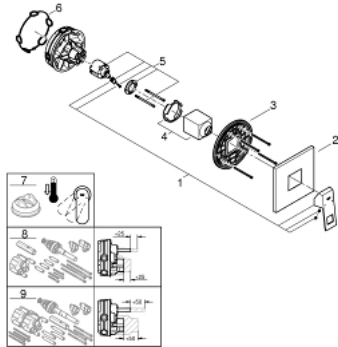

24 061 000 EUROCUBE SINGLE-LEVER SHOWER MIXER

PRODUCT DESCRIPTION

- Colour: chrome
- final installation for
 - GROHE Rapido SmartBox (35 604)
 - GROHE SilkMove 46 mm ceramic cartridge
 - GROHE FastFixation escutcheon with covered shaft sealing and covered fixing
 - metal escutcheon, retroactively 6° adjustable
- outlet B or C = 30 l/min

24 061 000 EUROCUBE SINGLE-LEVER SHOWER MIXER

SPARE PARTS, July 2017 – now

1: Lever (Spare part-nr. 46782000)

2: Escutcheon (Spare part-nr. 48430000)

3: Mounting plate (Spare part-nr. 48441000)

4: Cap (Spare part-nr. 46784000)

5: Cartridge (Spare part-nr. 46048000)

6: Seal (Spare part-nr. 48360000)

7: Temperature limiter (Spare part-nr. 46375000)*

8: Universal extension set single-lever mixers, 25 mm (Spare part-nr. 14056000

)*

9: Universal extension set single-lever mixers, 50 mm (Spare part-nr. 14057000

)*

* Optional accessories