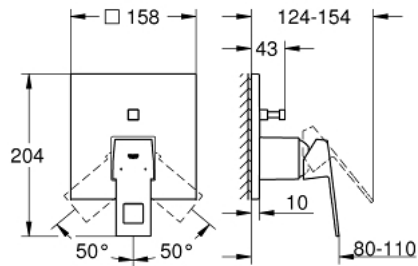

24 062 000 EUROCUBE SINGLE-LEVER MIXER WITH 2-WAY DIVERTER

PRODUCT DESCRIPTION

- Colour: chrome
- final installation for
 - GROHE Rapido SmartBox (35 604)
 - GROHE SilkMove 46 mm ceramic cartridge
 - GROHE FastFixation escutcheon with covered shaft sealing and covered fixing
 - metal escutcheon, retroactively 6° adjustable
 - automatic 2-way diverter
 - outlet B = 27 l/min, outlet C = 27 l/min

24 062 000 EUROCUBE SINGLE-LEVER MIXER WITH 2-WAY DIVERTER

SPARE PARTS, July 2017 – now

- 1: Lever (Spare part-nr. 46782000)
 - 2: Escutcheon (Spare part-nr. 48431000)
 - 3: Mounting plate (Spare part-nr. 48438000)
 - 4: Cap (Spare part-nr. 46784000)
 - 5: Diverter (Spare part-nr. 48442000)
 - 6: Cartridge (Spare part-nr. 46048000)
 - 7: Non-return valve (Spare part-nr. 49085000)
 - 8: Seal (Spare part-nr. 48360000)
 - 9: Temperature limiter (Spare part-nr. 46375000)*
 - 10: Backflow protection combination (Spare part-nr. 14055000)*
 - 11: Universal extension set single-lever mixers, 25 mm (Spare part-nr. 14056000)*
 - 12: Diverter (Spare part-nr. 48444000)*
 - 13: Universal extension set single-lever mixers, 50 mm (Spare part-nr. 14057000)*
 - 14: Diverter (Spare part-nr. 48445000)*
- * Optional accessories