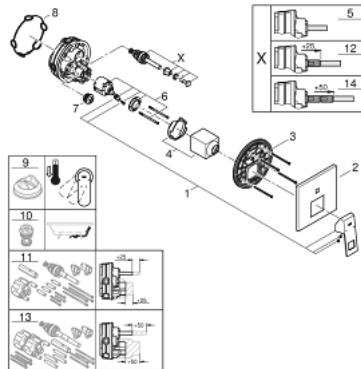

24 062 000 EUROCUBE SINGLE-LEVER MIXER WITH 2-WAY DIVERTER

PRODUCT DESCRIPTION

- Colour: chrome
- final installation for
 - GROHE Rapido SmartBox (35 604)
 - GROHE SilkMove 46 mm ceramic cartridge
 - GROHE FastFixation escutcheon with covered shaft sealing and covered fixing
 - metal escutcheon, retroactively 6° adjustable
 - automatic 2-way diverter
 - outlet B = 27 l/min, outlet C = 27 l/min

24 062 000 EUROCUBE SINGLE-LEVER MIXER WITH 2-WAY DIVERTER

SPARE PARTS, July 2017 – now

- 1: Lever (Spare part-nr. 46782000)
 - 2: Escutcheon (Spare part-nr. 48431000)
 - 3: Mounting plate (Spare part-nr. 48438000)
 - 4: Cap (Spare part-nr. 46784000)
 - 5: Diverter (Spare part-nr. 48442000)
 - 6: Cartridge (Spare part-nr. 46048000)
 - 7: Non-return valve (Spare part-nr. 49085000)
 - 8: Seal (Spare part-nr. 48360000)
 - 9: Temperature limiter (Spare part-nr. 46375000)*
 - 10: Backflow protection combination (Spare part-nr. 14055000)*
 - 11: Universal extension set single-lever mixers, 25 mm (Spare part-nr. 14056000)*
 - 12: Diverter (Spare part-nr. 48444000)*
 - 13: Universal extension set single-lever mixers, 50 mm (Spare part-nr. 14057000)*
 - 14: Diverter (Spare part-nr. 48445000)*
- * Optional accessories