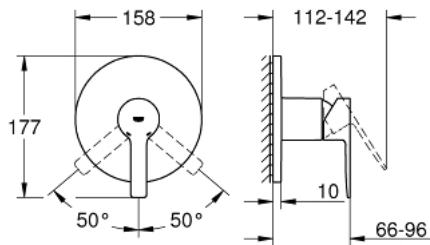

24 063 001 LINEARE SINGLE-LEVER SHOWER MIXER

PRODUCT DESCRIPTION

- Colour: chrome
- final installation for
 - GROHE Rapido SmartBox (35 604)
 - GROHE SilkMove 46 mm ceramic cartridge
 - GROHE Long-Life finish
 - GROHE FastFixation escutcheon with covered shaft sealing and covered fixing
 - metal escutcheon, retroactively 6° adjustable
- outlet B or C = 30 l/min

24 063 001 LINEARE SINGLE-LEVER SHOWER MIXER

SPARE PARTS, July 2017 – now

- 1: Lever (Spare part-nr. 46988000)
 - 2: Escutcheon (Spare part-nr. 48428000)
 - 3: Mounting plate (Spare part-nr. 48439000)
 - 4: Cap (Spare part-nr. 09038000)
 - 5: Cartridge (Spare part-nr. 46048000)
 - 6: Seal (Spare part-nr. 48360000)
 - 7: Temperature limiter (Spare part-nr. 46375000)*
 - 8: Universal extension set single-lever mixers, 25 mm (Spare part-nr. 14056000)*
 - 9: Universal extension set single-lever mixers, 50 mm (Spare part-nr. 14057000)*
- * Optional accessories