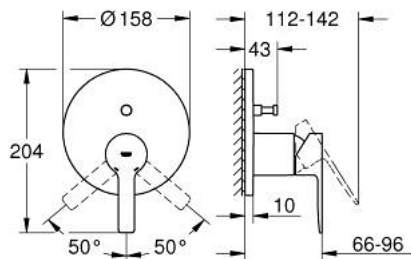

24 064 001 LINEARE SINGLE-LEVER MIXER WITH 2-WAY DIVERTER

PRODUCT DESCRIPTION

- Colour: chrome
- final installation for
 - GROHE Rapido SmartBox (35 604)
 - GROHE SilkMove 46 mm ceramic cartridge
 - GROHE Long-Life finish
 - GROHE FastFixation escutcheon with covered shaft sealing and covered fixing
 - metal escutcheon, retroactively 6° adjustable
 - automatic 2-way diverter
 - outlet B = 27 l/min, outlet C = 27 l/min

24 064 001 LINEARE SINGLE-LEVER MIXER WITH 2-WAY DIVERTER

SPARE PARTS, July 2017 – now

- 1: Lever (Spare part-nr. 46988000)
 - 2: Escutcheon (Spare part-nr. 48429000)
 - 3: Mounting plate (Spare part-nr. 48440000)
 - 4: Cap (Spare part-nr. 09038000)
 - 5: Diverter (Spare part-nr. 48442000)
 - 6: Cartridge (Spare part-nr. 46048000)
 - 7: Non-return valve (Spare part-nr. 49085000)
 - 8: Seal (Spare part-nr. 48360000)
 - 9: Temperature limiter (Spare part-nr. 46375000)*
 - 10: Backflow protection combination (Spare part-nr. 14055000)*
 - 11: Universal extension set single-lever mixers, 25 mm (Spare part-nr. 1405600)*
 - 12: Diverter (Spare part-nr. 48444000)*
 - 13: Universal extension set single-lever mixers, 50 mm (Spare part-nr. 1405700)*
 - 14: Diverter (Spare part-nr. 48445000)*
- * Optional accessories