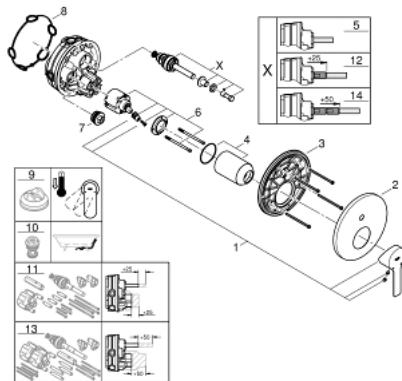

24 064 001 LINEARE SINGLE-LEVER MIXER WITH 2-WAY DIVERTER

PRODUCT DESCRIPTION

- Colour: chrome
- final installation for
 - GROHE Rapido SmartBox (35 604)
 - GROHE SilkMove 46 mm ceramic cartridge
 - GROHE Long-Life finish
 - GROHE FastFixation escutcheon with covered shaft sealing and covered fixing
 - metal escutcheon, retroactively 6° adjustable
 - automatic 2-way diverter
 - outlet B = 27 l/min, outlet C = 27 l/min

24 064 001 LINEARE SINGLE-LEVER MIXER WITH 2-WAY DIVERTER

SPARE PARTS, July 2017 – now

- 1: Lever (Spare part-nr. 46988000)
 - 2: Escutcheon (Spare part-nr. 48429000)
 - 3: Mounting plate (Spare part-nr. 48440000)
 - 4: Cap (Spare part-nr. 09038000)
 - 5: Diverter (Spare part-nr. 48442000)
 - 6: Cartridge (Spare part-nr. 46048000)
 - 7: Non-return valve (Spare part-nr. 49085000)
 - 8: Seal (Spare part-nr. 48360000)
 - 9: Temperature limiter (Spare part-nr. 46375000)*
 - 10: Backflow protection combination (Spare part-nr. 14055000)*
 - 11: Universal extension set single-lever mixers, 25 mm (Spare part-nr. 1405600)*
 - 12: Diverter (Spare part-nr. 48444000)*
 - 13: Universal extension set single-lever mixers, 50 mm (Spare part-nr. 1405700)*
 - 14: Diverter (Spare part-nr. 48445000)*
- * Optional accessories