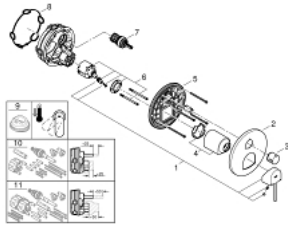

24 093 003 GROHE PLUS SINGLE-LEVER MIXER WITH 3-WAY DIVERTER

PRODUCT DESCRIPTION

- Colour: chrome
- final installation for
 - GROHE Rapido SmartBox (35 604)
 - GROHE SilkMove 46 mm ceramic cartridge
 - GROHE Long-Life finish
 - GROHE FastFixation escutcheon with covered shaft sealing and covered fixing
 - metal escutcheon, retroactively 6° adjustable
 - 3-way diverter
- outlet A = 27 l/min, outlet B = 27 l/min, outlet C = 27 l/min

24 093 003 GROHE PLUS SINGLE-LEVER MIXER WITH 3-WAY DIVERTER

SPARE PARTS, August 2018 – now

- 1: Lever (Spare part-nr. 48496000)
- 2: Escutcheon (Spare part-nr. 49117000)
- 3: Diverter knob, round (Spare part-nr. 48447000)
- 4: Cap (Spare part-nr. 48495000)
- 5: Mounting plate (Spare part-nr. 49095000)
- 6: Cartridge (Spare part-nr. 46048000)
- 7: Diverter (Spare part-nr. 48448000)
- 8: Seal (Spare part-nr. 48360000)
- 9: Temperature limiter (Spare part-nr. 46308000)*
- 10: Universal extension set single-lever mixers, 25 mm (Spare part-nr. 1405600)*
- 11: Universal extension set single-lever mixers, 50 mm (Spare part-nr. 1405700)*