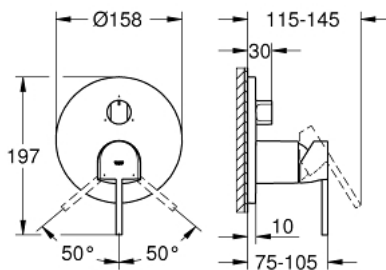

24 093 003 GROHE PLUS SINGLE-LEVER MIXER WITH 3-WAY DIVERTER

PRODUCT DESCRIPTION

- Colour: chrome
- final installation for
 - GROHE Rapido SmartBox (35 604)
 - GROHE SilkMove 46 mm ceramic cartridge
 - GROHE Long-Life finish
 - GROHE FastFixation escutcheon with covered shaft sealing and covered fixing
 - metal escutcheon, retroactively 6° adjustable
 - 3-way diverter
- outlet A = 27 l/min, outlet B = 27 l/min, outlet C = 27 l/min

24 093 003 GROHE PLUS SINGLE-LEVER MIXER WITH 3-WAY DIVERTER

SPARE PARTS, August 2018 – now

- 1: Lever (Spare part-nr. 48496000)
- 2: Escutcheon (Spare part-nr. 49117000)
- 3: Diverter knob, round (Spare part-nr. 48447000)
- 4: Cap (Spare part-nr. 48495000)
- 5: Mounting plate (Spare part-nr. 49095000)
- 6: Cartridge (Spare part-nr. 46048000)
- 7: Diverter (Spare part-nr. 48448000)
- 8: Seal (Spare part-nr. 48360000)
- 9: Temperature limiter (Spare part-nr. 46308000)*
- 10: Universal extension set single-lever mixers, 25 mm (Spare part-nr. 1405600)*
- 11: Universal extension set single-lever mixers, 50 mm (Spare part-nr. 1405700)*