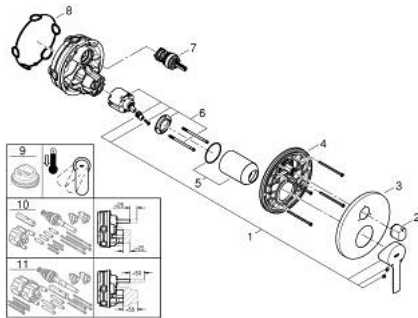

24 095 001 LINEARE SINGLE-LEVER MIXER WITH 3-WAY DIVERTER

PRODUCT DESCRIPTION

- Colour: chrome
- final installation for
 - GROHE Rapido SmartBox (35 604)
 - GROHE SilkMove 46 mm ceramic cartridge
 - GROHE Long-Life finish
 - GROHE FastFixation escutcheon with covered shaft sealing and covered fixing
 - metal escutcheon, retroactively 6° adjustable
 - 3-way diverter
- outlet A = 27 l/min, outlet B = 27 l/min, outlet C = 27 l/min

24 095 001 LINEARE SINGLE-LEVER MIXER WITH 3-WAY DIVERTER

SPARE PARTS, January 2018 – now

- 1: Lever (Spare part-nr. 46988000)
 - 2: Diverter knob, round (Spare part-nr. 48447000)
 - 3: Escutcheon (Spare part-nr. 49105000)
 - 4: Mounting plate (Spare part-nr. 49094000)
 - 5: Cap (Spare part-nr. 09038000)
 - 6: Cartridge (Spare part-nr. 46048000)
 - 7: Diverter (Spare part-nr. 48448000)
 - 8: Seal (Spare part-nr. 48360000)
 - 9: Temperature limiter (Spare part-nr. 46308000)*
 - 10: Universal extension set single-lever mixers, 25 mm (Spare part-nr. 1405600)*
 - 11: Universal extension set single-lever mixers, 50 mm (Spare part-nr. 1405700)*
- * Optional accessories