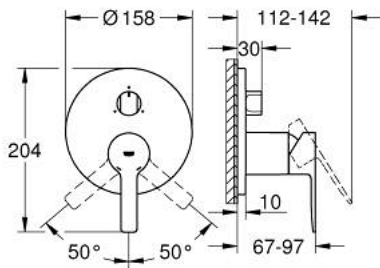

24 095 001 LINEARE SINGLE-LEVER MIXER WITH 3-WAY DIVERTER

PRODUCT DESCRIPTION

- Colour: chrome
- final installation for
 - GROHE Rapido SmartBox (35 604)
 - GROHE SilkMove 46 mm ceramic cartridge
 - GROHE Long-Life finish
 - GROHE FastFixation escutcheon with covered shaft sealing and covered fixing
 - metal escutcheon, retroactively 6° adjustable
 - 3-way diverter
- outlet A = 27 l/min, outlet B = 27 l/min, outlet C = 27 l/min

24 095 001 LINEARE SINGLE-LEVER MIXER WITH 3-WAY DIVERTER

SPARE PARTS, January 2018 – now

- 1: Lever (Spare part-nr. 46988000)
 - 2: Diverter knob, round (Spare part-nr. 48447000)
 - 3: Escutcheon (Spare part-nr. 49105000)
 - 4: Mounting plate (Spare part-nr. 49094000)
 - 5: Cap (Spare part-nr. 09038000)
 - 6: Cartridge (Spare part-nr. 46048000)
 - 7: Diverter (Spare part-nr. 48448000)
 - 8: Seal (Spare part-nr. 48360000)
 - 9: Temperature limiter (Spare part-nr. 46308000)*
 - 10: Universal extension set single-lever mixers, 25 mm (Spare part-nr. 1405600)*
 - 11: Universal extension set single-lever mixers, 50 mm (Spare part-nr. 1405700)*
- * Optional accessories