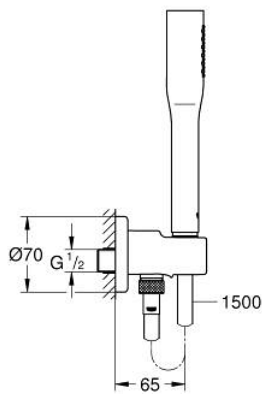

26 404 000 EUPHORIA COSMOPOLITAN STICK WALL HOLDER SET 1 SPRAY

PRODUCT DESCRIPTION

- Colour: chrome
- handshower (27 400)
- maximum flow rate (at 3 bar): 8 l/min
- shower outlet elbow 1/2" with wall shower holder (28 679)
- protected against backflow
- Silverflex shower hose 1500 mm 1/2" x 1/2" (28 364)
- GROHE Water Saving - Less water, perfect flow
- GROHE Long-Life finish
- SpeedClean anti-lime system
- Inner WaterGuide for a longer life
- TwistStop to prevent hose from twisting

26 404 000 **EUPHORIA COSMOPOLITAN STICK WALL HOLDER SET 1 SPRAY**

SPARE PARTS, May 2016 – March 2023

1: Dirt strainer (Spare part-nr. 0700200M)

2: Non-return valve (Spare part-nr. 08565000)