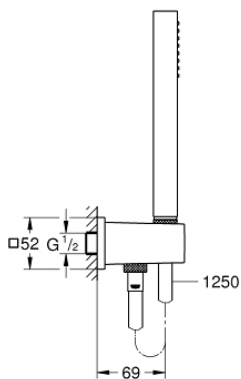

26 405 000 EUPHORIA CUBE STICK WALL HOLDER SET 1 SPRAY

PRODUCT DESCRIPTION

- Colour: chrome
- hand shower (27 699 000)
- maximum flow rate (at 3 bar): 9 l/min
- shower outlet elbow 1/2" with wall shower holder (26 370)
- protected against backflow
- Silverflex shower hose 1.250 mm (28 362)
- GROHE Water Saving - Less water, perfect flow
- GROHE Long-Life finish
- GROHE DreamSpray perfect spray pattern
- SpeedClean anti-lime system
- Inner WaterGuide for a longer life
- TwistStop to prevent hose from twisting

26 405 000 **EUPHORIA CUBE STICK WALL HOLDER SET 1 SPRAY**

SPARE PARTS, May 2016 – now

1: Dirt strainer (Spare part-nr. 0700200M)

2: Non-return valve (Spare part-nr. 08565000)