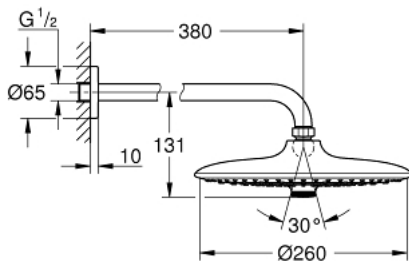

26 459 000 EUPHORIA 260 HEAD SHOWER SET 380 MM, 3 SPRAYS

PRODUCT DESCRIPTION

- Colour: chrome
- head shower Euphoria 260 (26 457)
- 3 spray patterns:
 - Rain, SmartRain, Jet
 - maximum flow rate (at 3 bar): 8.5 l/min
- Shower arm Rainshower 380 mm (28 361)
- GROHE Water Saving - Less water, perfect flow
- GROHE DreamSpray perfect spray pattern
- GROHE Long-Life finish
- SpeedClean anti-lime system
- Inner WaterGuide for a longer life

26 459 000 **EUPHORIA 260 HEAD SHOWER SET 380 MM, 3 SPRAYS**

SPARE PARTS, October 2016 – now

- 1: Escutcheon (Spare part-nr. 11741000)
- 2: Fibre seal dia. Ø18.5 x Ø12 x 2 (Spare part-nr. 0138900M)
- 3: Dirt strainer (Spare part-nr. 48007000)