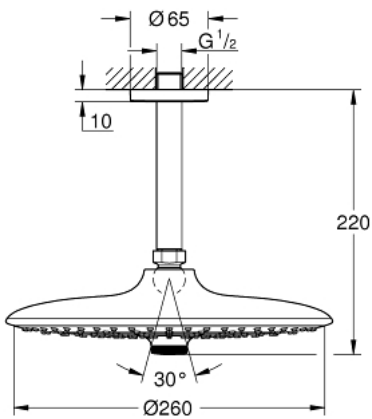

## 26 461 000 EUPHORIA 260 HEAD SHOWER SET CEILING 142 MM, 3 SPRAYS

### PRODUCT DESCRIPTION

- Colour: chrome
- head shower Euphoria 260 (26 457)
- 3 spray patterns:
  - Rain, SmartRain, Jet
  - maximum flow rate (at 3 bar): 8.5 l/min
- Rainshower shower arm ceiling 142 mm (28 724)
- GROHE Water Saving - Less water, perfect flow
- GROHE DreamSpray perfect spray pattern
- GROHE Long-Life finish
- SpeedClean anti-lime system
- Inner WaterGuide for a longer life

26 461 000 **EUPHORIA 260 HEAD SHOWER SET CEILING 142 MM, 3 SPRAYS**

**SPARE PARTS**, October 2016 – now

- 1: Escutcheon (Spare part-nr. 11741000)
- 2: Fibre seal dia. Ø18.5 x Ø12 x 2 (Spare part-nr. 0138900M)
- 3: Dirt strainer (Spare part-nr. 48007000)