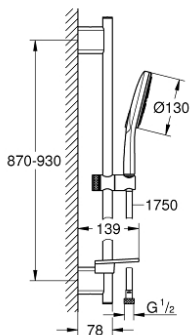

26 548 000 RAINSHOWER SMARTACTIVE 130 SHOWER RAIL SET 3 SPRAYS

PRODUCT DESCRIPTION

- Colour: chrome
- hand shower Rainshower SmartActive 130 (26 574)
- maximum flow rate (at 3 bar): 8.5 l/min
- shower rail 900 mm
- wall holders made of metal
- Silverflex shower hose 1750 mm 1/2" x 1/2" (28 388)
- GROHE EasyReach tray
- GROHE Water Saving - Less water, perfect flow
- GROHE DreamSpray perfect spray pattern
- GROHE Long-Life finish
- GROHE FastFixation Plus adjustable distance between brackets for fixing to existing drilling holes
- GROHE TileFix adjustable depth on upper and lower bracket
- SpeedClean anti-lime system
- Inner WaterGuide for a longer life
- TwistStop to prevent hose from twisting

26 548 000 RAINSHOWER SMARTACTIVE 130 SHOWER RAIL SET 3 SPRAYS

SPARE PARTS, December 2017 – now

1: Shower bar holder (Spare part-nr. 48425000)

2: Glider (Spare part-nr. 48424000)

3: Soap dish (Spare part-nr. 48426000)

4: Dirt strainer (Spare part-nr. 0700200M)