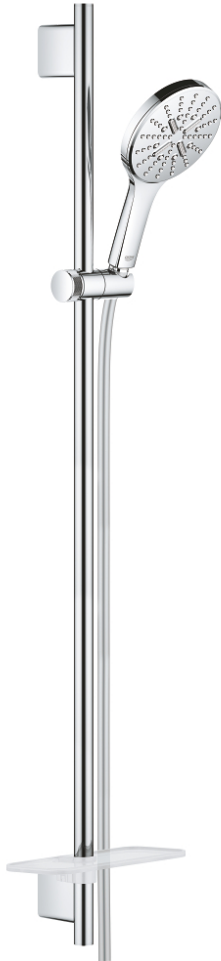

26 548 000 RAINSHOWER SMARTACTIVE 130 SHOWER RAIL SET 3 SPRAYS

PRODUCT DESCRIPTION

- Colour: chrome
- hand shower Rainshower SmartActive 130 (26 574)
- maximum flow rate (at 3 bar): 8.5 l/min
- shower rail 900 mm
- wall holders made of metal
- Silverflex shower hose 1750 mm 1/2" x 1/2" (28 388)
- GROHE EasyReach tray
- GROHE Water Saving - Less water, perfect flow
- GROHE DreamSpray perfect spray pattern
- GROHE Long-Life finish
- GROHE FastFixation Plus adjustable distance between brackets for fixing to existing drilling holes
- GROHE TileFix adjustable depth on upper and lower bracket
- SpeedClean anti-lime system
- Inner WaterGuide for a longer life
- TwistStop to prevent hose from twisting

26 548 000 RAINSHOWER SMARTACTIVE 130 SHOWER RAIL SET 3 SPRAYS

SPARE PARTS, December 2017 – now

1: Shower bar holder (Spare part-nr. 48425000)

2: Glider (Spare part-nr. 48424000)

3: Soap dish (Spare part-nr. 48426000)

4: Dirt strainer (Spare part-nr. 0700200M)