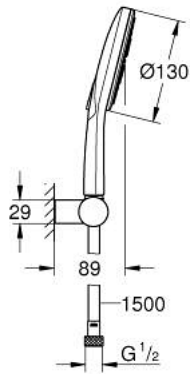

### PRODUCT DESCRIPTION

- Colour: chrome
- hand shower Rainshower SmartActive 130 (26 574)
- maximum flow rate (at 3 bar): 8.5 l/min
- wall shower holder, adjustable (27 055)
- Silverflex shower hose 1500 mm 1/2" x 1/2" (28 364)
- GROHE Water Saving - Less water, perfect flow
- GROHE DreamSpray perfect spray pattern
- GROHE Long-Life finish
- SpeedClean anti-lime system
- Inner WaterGuide for a longer life
- TwistStop to prevent hose from twisting