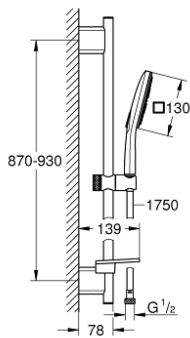

## 26 587 000 RAINSHOWER SMARTACTIVE 130 CUBE SHOWER RAIL SET 3 SPRAYS

### PRODUCT DESCRIPTION

- Colour: chrome
- hand shower Rainshower SmartActive 130 Cube (26 582)
- maximum flow rate (at 3 bar): 8.5 l/min
- shower rail 900 mm
- wall holders made of metal
- Silverflex shower hose 1750 mm 1/2" x 1/2" (28 388)
- GROHE EasyReach tray
- GROHE Water Saving - Less water, perfect flow
- GROHE DreamSpray perfect spray pattern
- GROHE Long-Life finish
- GROHE FastFixation Plus adjustable distance between brackets for fixing to existing drilling holes
- GROHE TileFix adjustable depth on upper and lower bracket
- SpeedClean anti-lime system
- Inner WaterGuide for a longer life
- TwistStop to prevent hose from twisting

26 587 000 **RAINSHOWER SMARTACTIVE 130 CUBE SHOWER RAIL SET 3 SPRAYS**

**SPARE PARTS**, March 2018 – now

- 1: Shower bar holder (Spare part-nr. 48425000)
- 2: Glider (Spare part-nr. 48424000)
- 3: Soap dish (Spare part-nr. 48426000)
- 4: Dirt strainer (Spare part-nr. 0700200M)