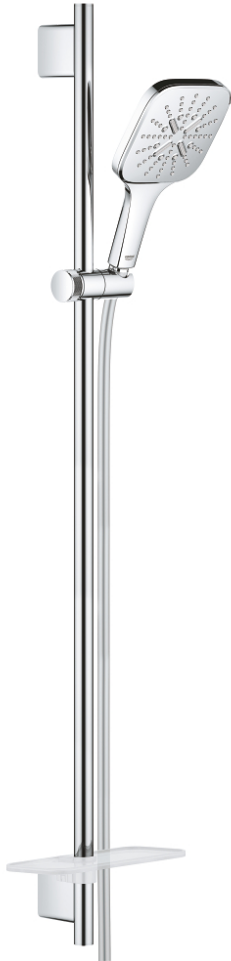

## 26 587 000 RAINSHOWER SMARTACTIVE 130 CUBE SHOWER RAIL SET 3 SPRAYS

### PRODUCT DESCRIPTION

- Colour: chrome
- hand shower Rainshower SmartActive 130 Cube (26 582)
- maximum flow rate (at 3 bar): 8.5 l/min
- shower rail 900 mm
- wall holders made of metal
- Silverflex shower hose 1750 mm 1/2" x 1/2" (28 388)
- GROHE EasyReach tray
- GROHE Water Saving - Less water, perfect flow
- GROHE DreamSpray perfect spray pattern
- GROHE Long-Life finish
- GROHE FastFixation Plus adjustable distance between brackets for fixing to existing drilling holes
- GROHE TileFix adjustable depth on upper and lower bracket
- SpeedClean anti-lime system
- Inner WaterGuide for a longer life
- TwistStop to prevent hose from twisting

26 587 000 **RAINSHOWER SMARTACTIVE 130 CUBE SHOWER RAIL SET 3 SPRAYS**

**SPARE PARTS**, March 2018 – now

- 1: Shower bar holder (Spare part-nr. 48425000)
- 2: Glider (Spare part-nr. 48424000)
- 3: Soap dish (Spare part-nr. 48426000)
- 4: Dirt strainer (Spare part-nr. 0700200M)