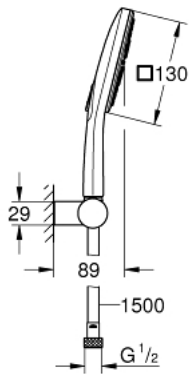

26 588 000 RAINSHOWER SMARTACTIVE 130 CUBE WALL HOLDER SET 3 SPRAYS

PRODUCT DESCRIPTION

- Colour: chrome
- hand shower Rainshower SmartActive 130 Cube (26 582)
- maximum flow rate (at 3 bar): 8.5 l/min
- wall shower holder, adjustable (27 055)
- Silverflex shower hose 1500 mm 1/2" x 1/2" (28 364)
- GROHE Water Saving - Less water, perfect flow
- GROHE DreamSpray perfect spray pattern
- GROHE Long-Life finish
- SpeedClean anti-lime system
- Inner WaterGuide for a longer life
- TwistStop to prevent hose from twisting

26 588 000 **RAINSHOWER SMARTACTIVE 130 CUBE WALL HOLDER SET 3 SPRAYS**

SPARE PARTS, March 2018 – now

1: Dirt strainer (Spare part-nr. 0700200M)