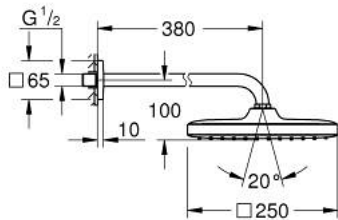

26 687 000 TEMPESTA 250 CUBE HEAD SHOWER SET 380 MM, 1 SPRAY

PRODUCT DESCRIPTION

- Colour: chrome
- head shower Tempesta 250 Cube (26 685)
- 1 spray pattern:
 - Rain
- head shower with white rear cover
- shower arm 380 mm
- GROHE Water Saving 9,5 l/min flow limiter
- GROHE DreamSpray perfect spray pattern
- GROHE Long-Life finish
- SpeedClean anti-lime system
- Inner WaterGuide for a longer life

26 687 000 **TEMPESTA 250 CUBE HEAD SHOWER SET 380 MM, 1 SPRAY**

SPARE PARTS, February 2019 – now

- 1: Fibre seal dia. Ø18.5 x Ø12 x 2 (Spare part-nr. 0138900M)
- 2: Dirt strainer (Spare part-nr. 48007000)
- 3: Escutcheon (Spare part-nr. 48118000)