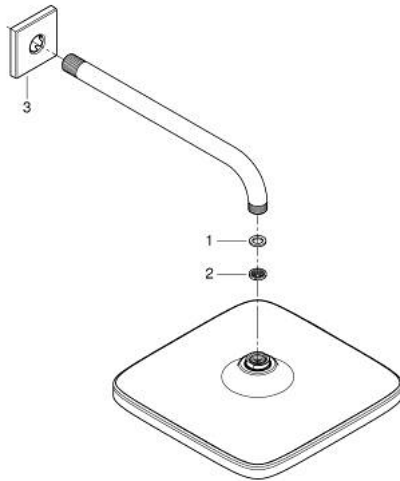

26 687 000 TEMPESTA 250 CUBE HEAD SHOWER SET 380 MM, 1 SPRAY

PRODUCT DESCRIPTION

- Colour: chrome
- head shower Tempesta 250 Cube (26 685)
- 1 spray pattern:
 - Rain
- head shower with white rear cover
- shower arm 380 mm
- GROHE Water Saving 9,5 l/min flow limiter
- GROHE DreamSpray perfect spray pattern
- GROHE Long-Life finish
- SpeedClean anti-lime system
- Inner WaterGuide for a longer life

26 687 000 **TEMPESTA 250 CUBE HEAD SHOWER SET 380 MM, 1 SPRAY**

SPARE PARTS, February 2019 – now

- 1: Fibre seal dia. Ø18.5 x Ø12 x 2 (Spare part-nr. 0138900M)
- 2: Dirt strainer (Spare part-nr. 48007000)
- 3: Escutcheon (Spare part-nr. 48118000)