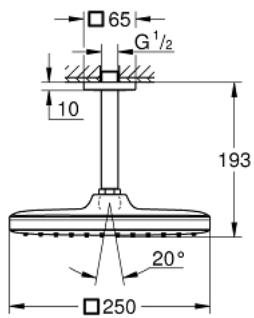

## 26 688 000 TEMPESTA 250 CUBE HEAD SHOWER SET CEILING 142 MM, 1 SPRAY

### PRODUCT DESCRIPTION

- Colour: chrome
- head shower Tempesta 250 Cube (26 685)
- 1 spray pattern:
- Rain
- head shower with white rear cover
- shower arm ceiling 142 mm (27 485)
- GROHE Water Saving 9,5 l/min flow limiter
- GROHE DreamSpray perfect spray pattern
- GROHE Long-Life finish
- SpeedClean anti-lime system
- Inner WaterGuide for a longer life

26 688 000 **TEMPESTA 250 CUBE HEAD SHOWER SET CEILING 142 MM, 1 SPRAY**

**SPARE PARTS**, February 2019 – now

- 1: Fibre seal dia. Ø18.5 x Ø12 x 2 (Spare part-nr. 0138900M)
- 2: Dirt strainer (Spare part-nr. 48007000)
- 3: Escutcheon (Spare part-nr. 48118000)