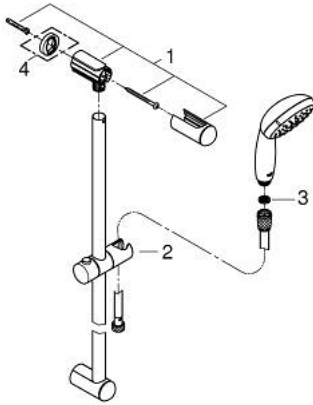

27 598 10F TEMPESTA 100 SHOWER RAIL SET 2 SPRAYS

PRODUCT DESCRIPTION

- Colour: chrome
- hand shower Tempesta 100
- shower rail, 600 mm (27 523)
- Relexaflex hose 1750 mm 1/2"x1/2" (28 154)
- GROHE Water Saving 5.7 l/min. flow limiter
- GROHE DreamSpray perfect spray pattern
- GROHE Long-Life finish
- SpeedClean anti-lime system
- Inner WaterGuide for a longer life
- ShockProof silicone ring prevents damages caused by shower falling
- suitable for instantaneous heater

27 598 10F TEMPESTA 100 SHOWER RAIL SET 2 SPRAYS

SPARE PARTS, October 2018 – now

- 1: Shower bar holder (Spare part-nr. 48098000)
- 2: Glider (Spare part-nr. 48099000)
- 3: Dirt strainer (Spare part-nr. 0700200M)
- 4: Compensation disc (Spare part-nr. 48051000)*