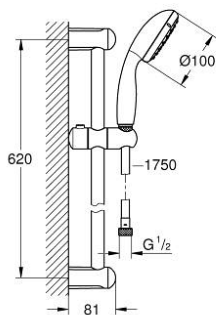

27 598 10F TEMPESTA 100 SHOWER RAIL SET 2 SPRAYS

PRODUCT DESCRIPTION

- Colour: chrome
- hand shower Tempesta 100
- shower rail, 600 mm (27 523)
- Relexaflex hose 1750 mm 1/2"x1/2" (28 154)
- GROHE Water Saving 5.7 l/min. flow limiter
- GROHE DreamSpray perfect spray pattern
- GROHE Long-Life finish
- SpeedClean anti-lime system
- Inner WaterGuide for a longer life
- ShockProof silicone ring prevents damages caused by shower falling
- suitable for instantaneous heater

27 598 10F TEMPESTA 100 SHOWER RAIL SET 2 SPRAYS

SPARE PARTS, October 2018 – now

- 1: Shower bar holder (Spare part-nr. 48098000)
- 2: Glider (Spare part-nr. 48099000)
- 3: Dirt strainer (Spare part-nr. 0700200M)
- 4: Compensation disc (Spare part-nr. 48051000)*