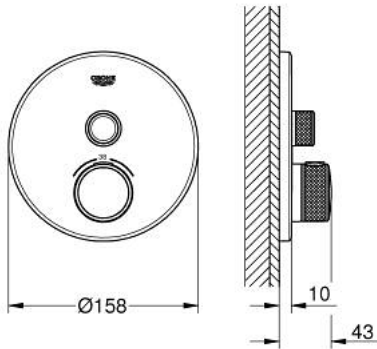

### PRODUCT DESCRIPTION

- Colour: chrome
- final installation for
  - GROHE Rapido SmartBox (35 604)
  - GROHE FastFixation metal wall escutcheon, retroactively 6° adjustable
  - GROHE Long-Life finish
  - GROHE SmartControl push for ON-OFF, turn for volume adjustment from GROHE Water Saving to Full Flow
  - exchangeable symbols
  - GROHE TurboStat compact cartridge
- GROHE ProGrip with knurl structure
- GROHE SafeStop safety button at 38°C
- GROHE SafeStop Plus optional temperature limiter at 43°C or 46°C included
- built-in non-return valves and dirt strainers
- flow performance: outlet A (to external shut-off) = 34 l/min, outlet B/C = 29 l/min

### SPARE PARTS, January 2020 – now

- 1: Mounting plate (Spare part-nr. 48362000)
- 2: Temperature control handle (Spare part-nr. 49029000)
- 3: Escutcheon (Spare part-nr. 49030000)
- 4: Push button (Spare part-nr. 48361000)
- 5: Cartridge (Spare part-nr. 48359000)
- 5.1: Spindle (Spare part-nr. 49088000)
- 6: Thermostatic compact cartridge 3/4" (Spare part-nr. 49028000)
- 7: Non-return valve (Spare part-nr. 49085000)
- 8: Seal (Spare part-nr. 48360000)
- 9: Socket Spanner (Spare part-nr. 49059000)\*
- 10: GROHE TurboStat cartridge 3/4" (Spare part-nr. 49003000)\*
- 11: Service stops (Spare part-nr. 1405300M)\*
- 12: Universal extension set single-lever mixers, 25 mm (Spare part-nr. 14048000)\*