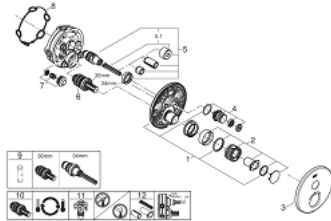

### PRODUCT DESCRIPTION

- Colour: chrome
- final installation for
  - GROHE Rapido SmartBox (35 604)
  - GROHE FastFixation metal wall escutcheon, retroactively 6° adjustable
  - GROHE Long-Life finish
  - GROHE SmartControl push for ON-OFF, turn for volume adjustment from GROHE Water Saving to Full Flow
  - exchangeable symbols
  - GROHE TurboStat compact cartridge
- GROHE ProGrip with knurl structure
- GROHE SafeStop safety button at 38°C
- GROHE SafeStop Plus optional temperature limiter at 43°C or 46°C included
- built-in non-return valves and dirt strainers
- flow performance: outlet A (to external shut-off) = 34 l/min, outlet B/C = 29 l/min

### SPARE PARTS, January 2020 – now

- 1: Mounting plate (Spare part-nr. 48362000)
- 2: Temperature control handle (Spare part-nr. 49029000)
- 3: Escutcheon (Spare part-nr. 49030000)
- 4: Push button (Spare part-nr. 48361000)
- 5: Cartridge (Spare part-nr. 48359000)
- 5.1: Spindle (Spare part-nr. 49088000)
- 6: Thermostatic compact cartridge 3/4" (Spare part-nr. 49028000)
- 7: Non-return valve (Spare part-nr. 49085000)
- 8: Seal (Spare part-nr. 48360000)
- 9: Socket Spanner (Spare part-nr. 49059000)\*
- 10: GROHE TurboStat cartridge 3/4" (Spare part-nr. 49003000)\*
- 11: Service stops (Spare part-nr. 1405300M)\*
- 12: Universal extension set single-lever mixers, 25 mm (Spare part-nr. 14048000)\*