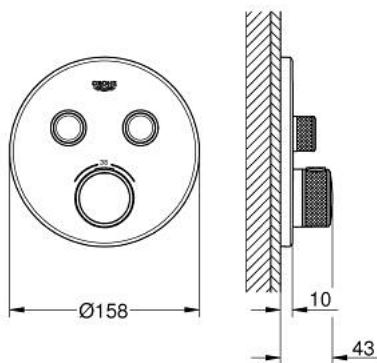

### PRODUCT DESCRIPTION

- Colour: chrome
- final installation for
  - GROHE Rapido SmartBox (35 604)
  - GROHE FastFixation metal wall escutcheon, retroactively 6° adjustable
  - GROHE Long-Life finish
  - GROHE SmartControl push for ON-OFF, turn for volume adjustment from GROHE Water Saving to Full Flow
  - exchangeable symbols
  - GROHE TurboStat compact cartridge
- GROHE ProGrip with knurl structure
- GROHE SafeStop safety button at 38°C
- GROHE SafeStop Plus optional temperature limiter at 43°C or 46°C included
- built-in non-return valves and dirt strainers
- multiple outlets can be run simultaneously
- flow performance: outlet B = 24 l/min, outlet C = 26 l/min, outlet B+C = 29 l/min

### SPARE PARTS, January 2020 – now

- 1: Mounting plate (Spare part-nr. 48363000)
- 2: Temperature control handle (Spare part-nr. 49029000)
- 3: Escutcheon (Spare part-nr. 49032000)
- 4: Push button (Spare part-nr. 48361000)
- 5: Cartridge (Spare part-nr. 48359000)
- 5.1: Spindle (Spare part-nr. 49088000)
- 6: Thermostatic compact cartridge 3/4" (Spare part-nr. 49028000)
- 7: Non-return valves (Spare part-nr. 47979000)
- 8: Seal (Spare part-nr. 48360000)
- 9: Socket Spanner (Spare part-nr. 49059000)\*
- 10: Backflow protection combination (Spare part-nr. 14055000)\*
- 11: GROHE TurboStat cartridge 3/4" (Spare part-nr. 49003000)\*
- 12: Service stops (Spare part-nr. 1405300M)\*
- 13: Universal extension set single-lever mixers, 25 mm (Spare part-nr. 14048000)\*