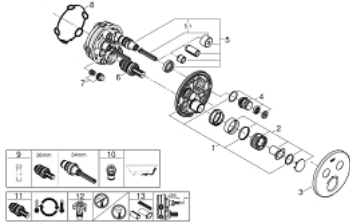

## 29 119 000 GROHTHERM SMARTCONTROL SAFETY MIXER FOR CONCEALED INSTALLATION WITH 2 VALVES

### PRODUCT DESCRIPTION

- Colour: chrome
- final installation for
  - GROHE Rapido SmartBox (35 604)
  - GROHE FastFixation metal wall escutcheon, retroactively 6° adjustable
  - GROHE Long-Life finish
  - GROHE SmartControl push for ON-OFF, turn for volume adjustment from GROHE Water Saving to Full Flow
  - exchangeable symbols
  - GROHE TurboStat compact cartridge
- GROHE ProGrip with knurl structure
- GROHE SafeStop safety button at 38°C
- GROHE SafeStop Plus optional temperature limiter at 43°C or 46°C included
- built-in non-return valves and dirt strainers
- multiple outlets can be run simultaneously
- flow performance: outlet B = 24 l/min, outlet C = 26 l/min, outlet B+C = 29 l/min

### SPARE PARTS, January 2020 – now

- 1: Mounting plate (Spare part-nr. 48363000)
- 2: Temperature control handle (Spare part-nr. 49029000)
- 3: Escutcheon (Spare part-nr. 49032000)
- 4: Push button (Spare part-nr. 48361000)
- 5: Cartridge (Spare part-nr. 48359000)
- 5.1: Spindle (Spare part-nr. 49088000)
- 6: Thermostatic compact cartridge 3/4" (Spare part-nr. 49028000)
- 7: Non-return valves (Spare part-nr. 47979000)
- 8: Seal (Spare part-nr. 48360000)
- 9: Socket Spanner (Spare part-nr. 49059000)\*
- 10: Backflow protection combination (Spare part-nr. 14055000)\*
- 11: GROHE TurboStat cartridge 3/4" (Spare part-nr. 49003000)\*
- 12: Service stops (Spare part-nr. 1405300M)\*
- 13: Universal extension set single-lever mixers, 25 mm (Spare part-nr. 14048000)\*