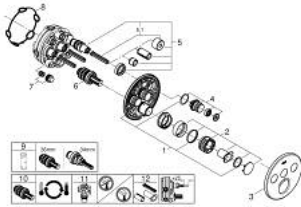

29 121 000 GROHTHERM SMARTCONTROL SAFETY MIXER FOR CONCEALED INSTALLATION WITH 3 VALVES

PRODUCT DESCRIPTION

- Colour: chrome
- final installation for
 - GROHE Rapido SmartBox (35 604)
 - GROHE FastFixation metal wall escutcheon, retroactively 6° adjustable
 - GROHE Long-Life finish
 - GROHE SmartControl push for ON-OFF, turn for volume adjustment from GROHE Water Saving to Full Flow
 - exchangeable symbols
 - GROHE TurboStat compact cartridge
- GROHE ProGrip with knurl structure
- GROHE SafeStop safety button at 38°C
- GROHE SafeStop Plus optional temperature limiter at 43°C or 46°C included
- built-in non-return valves and dirt strainers
- multiple outlets can be run simultaneously
- flow performance: outlet A = 23 l/min, outlet B = 27 l/min, outlet C = 23 l/min, outlet A + B = 33 l/min, outlet A + B + C = 36 l/min

29 121 000 GROHTHERM SMARTCONTROL SAFETY MIXER FOR CONCEALED INSTALLATION WITH 3 VALVES

SPARE PARTS, January 2020 – now

- 1: Mounting plate (Spare part-nr. 48362000)
 - 2: Temperature control handle (Spare part-nr. 49029000)
 - 3: Escutcheon (Spare part-nr. 49035000)
 - 4: Push button (Spare part-nr. 48361000)
 - 5: Cartridge (Spare part-nr. 48359000)
 - 5.1: Spindle (Spare part-nr. 49088000)
 - 6: Thermostatic compact cartridge 3/4" (Spare part-nr. 49028000)
 - 7: Non-return valves (Spare part-nr. 47979000)
 - 8: Seal (Spare part-nr. 48360000)
 - 9: Socket Spanner (Spare part-nr. 49059000)*
 - 10: GROHE TurboStat cartridge 3/4" (Spare part-nr. 49003000)*
 - 11: Service stops (Spare part-nr. 1405300M)*
 - 12: Universal extension set single-lever mixers, 25 mm (Spare part-nr. 14048000)*
- * Optional accessories