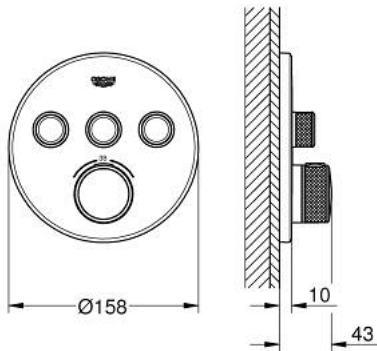

29 121 000 GROHTHERM SMARTCONTROL SAFETY MIXER FOR CONCEALED INSTALLATION WITH 3 VALVES

PRODUCT DESCRIPTION

- Colour: chrome
- final installation for
 - GROHE Rapido SmartBox (35 604)
 - GROHE FastFixation metal wall escutcheon, retroactively 6° adjustable
 - GROHE Long-Life finish
 - GROHE SmartControl push for ON-OFF, turn for volume adjustment from GROHE Water Saving to Full Flow
 - exchangeable symbols
 - GROHE TurboStat compact cartridge
- GROHE ProGrip with knurl structure
- GROHE SafeStop safety button at 38°C
- GROHE SafeStop Plus optional temperature limiter at 43°C or 46°C included
- built-in non-return valves and dirt strainers
- multiple outlets can be run simultaneously
- flow performance: outlet A = 23 l/min, outlet B = 27 l/min, outlet C = 23 l/min, outlet A + B = 33 l/min, outlet A + B + C = 36 l/min

29 121 000 GROHTHERM SMARTCONTROL SAFETY MIXER FOR CONCEALED INSTALLATION WITH 3 VALVES

SPARE PARTS, January 2020 – now

- 1: Mounting plate (Spare part-nr. 48362000)
 - 2: Temperature control handle (Spare part-nr. 49029000)
 - 3: Escutcheon (Spare part-nr. 49035000)
 - 4: Push button (Spare part-nr. 48361000)
 - 5: Cartridge (Spare part-nr. 48359000)
 - 5.1: Spindle (Spare part-nr. 49088000)
 - 6: Thermostatic compact cartridge 3/4" (Spare part-nr. 49028000)
 - 7: Non-return valves (Spare part-nr. 47979000)
 - 8: Seal (Spare part-nr. 48360000)
 - 9: Socket Spanner (Spare part-nr. 49059000)*
 - 10: GROHE TurboStat cartridge 3/4" (Spare part-nr. 49003000)*
 - 11: Service stops (Spare part-nr. 1405300M)*
 - 12: Universal extension set single-lever mixers, 25 mm (Spare part-nr. 14048000)*
- * Optional accessories