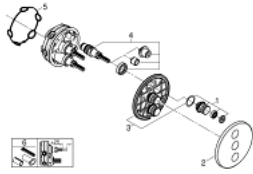

29 122 000 GROHTHERM SMARTCONTROL TRIPLE VOLUME CONTROL TRIM

PRODUCT DESCRIPTION

- Colour: chrome
- final installation for
 - GROHE Rapido SmartBox 35 600/35 604/35 601
 - GROHE FastFixation metal wall escutcheon, retroactively 6° adjustable
 - GROHE Long-Life finish
 - GROHE SmartControl push for ON-OFF, turn for volume adjustment from GROHE Water Saving to Full Flow
 - exchangeable symbols
 - GROHE ProGrip with knurl structure
- multiple outlets can be run simultaneously
- flow performance: outlet D = 28 l/min, outlet E = 28 l/min, outlet A = 28 l/min, outlet D+E+A = 65 l/min

29 122 000 GROHTHERM SMARTCONTROL TRIPLE VOLUME CONTROL TRIM

SPARE PARTS, September 2016 – now

- 1: Push button (Spare part-nr. 48361000)
- 2: Escutcheon (Spare part-nr. 48366000)
- 3: Mounting plate (Spare part-nr. 48365000)
- 4: Cartridge (Spare part-nr. 48359000)
- 4.1: Spindle (Spare part-nr. 49088000)
- 5: Seal (Spare part-nr. 48360000)
- 6: Universal extension set single-lever mixers, 25 mm (Spare part-nr. 14048000)
)*