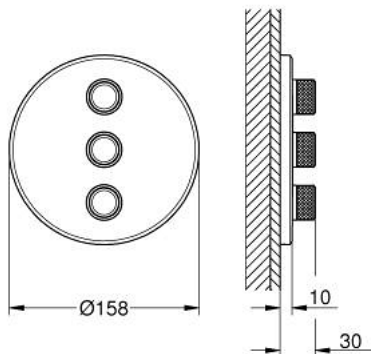

29 122 000 GROHTHERM SMARTCONTROL TRIPLE VOLUME CONTROL TRIM

PRODUCT DESCRIPTION

- Colour: chrome
- final installation for
 - GROHE Rapido SmartBox 35 600/35 604/35 601
 - GROHE FastFixation metal wall escutcheon, retroactively 6° adjustable
 - GROHE Long-Life finish
 - GROHE SmartControl push for ON-OFF, turn for volume adjustment from GROHE Water Saving to Full Flow
 - exchangeable symbols
 - GROHE ProGrip with knurl structure
- multiple outlets can be run simultaneously
- flow performance: outlet D = 28 l/min, outlet E = 28 l/min, outlet A = 28 l/min, outlet D+E+A = 65 l/min

29 122 000 GROHTHERM SMARTCONTROL TRIPLE VOLUME CONTROL TRIM

SPARE PARTS, September 2016 – now

- 1: Push button (Spare part-nr. 48361000)
- 2: Escutcheon (Spare part-nr. 48366000)
- 3: Mounting plate (Spare part-nr. 48365000)
- 4: Cartridge (Spare part-nr. 48359000)
- 4.1: Spindle (Spare part-nr. 49088000)
- 5: Seal (Spare part-nr. 48360000)
- 6: Universal extension set single-lever mixers, 25 mm (Spare part-nr. 14048000)
)*