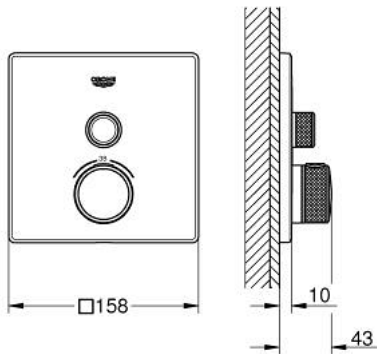

29 123 000 GROHTHERM SMARTCONTROL SAFETY MIXER FOR CONCEALED INSTALLATION WITH ONE VALVE

PRODUCT DESCRIPTION

- Colour: chrome
- final installation for
 - GROHE Rapido SmartBox (35 604)
 - GROHE FastFixation metal wall escutcheon, retroactively 6° adjustable
 - GROHE Long-Life finish
 - GROHE SmartControl push for ON-OFF, turn for volume adjustment from GROHE Water Saving to Full Flow
 - exchangeable symbols
 - GROHE TurboStat compact cartridge
- GROHE ProGrip with knurl structure
- GROHE SafeStop safety button at 38°C
- GROHE SafeStop Plus optional temperature limiter at 43°C or 46°C included
- built-in non-return valves and dirt strainers
- flow performance: outlet A (to external shut-off) = 34 l/min, outlet B/C = 29 l/min

29 123 000 GROHTHERM SMARTCONTROL SAFETY MIXER FOR CONCEALED INSTALLATION WITH ONE VALVE

SPARE PARTS, June 2018 – now

- 1: Mounting plate (Spare part-nr. 48362000)
- 2: Temperature control handle (Spare part-nr. 49029000)
- 3: Escutcheon (Spare part-nr. 49037000)
- 4: Push button (Spare part-nr. 48361000)
- 5: Cartridge (Spare part-nr. 48359000)
- 5.1: Spindle (Spare part-nr. 49088000)
- 6: Thermostatic compact cartridge 3/4" (Spare part-nr. 49028000)
- 7: Non-return valve (Spare part-nr. 49085000)
- 8: Seal (Spare part-nr. 48360000)
- 9: Socket Spanner (Spare part-nr. 49059000)*
- 10: GROHE TurboStat cartridge 3/4" (Spare part-nr. 49003000)*
- 11: Service stops (Spare part-nr. 1405300M)*
- 12: Universal extension set single-lever mixers, 25 mm (Spare part-nr. 14048000)*