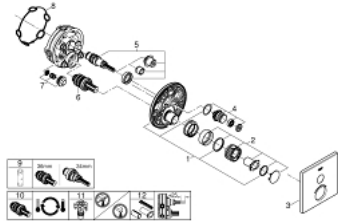

29 123 000 GROHTHERM SMARTCONTROL SAFETY MIXER FOR CONCEALED INSTALLATION WITH ONE VALVE

PRODUCT DESCRIPTION

- Colour: chrome
- final installation for
 - GROHE Rapido SmartBox (35 604)
 - GROHE FastFixation metal wall escutcheon, retroactively 6° adjustable
 - GROHE Long-Life finish
 - GROHE SmartControl push for ON-OFF, turn for volume adjustment from GROHE Water Saving to Full Flow
 - exchangeable symbols
 - GROHE TurboStat compact cartridge
- GROHE ProGrip with knurl structure
- GROHE SafeStop safety button at 38°C
- GROHE SafeStop Plus optional temperature limiter at 43°C or 46°C included
- built-in non-return valves and dirt strainers
- flow performance: outlet A (to external shut-off) = 34 l/min, outlet B/C = 29 l/min

29 123 000 GROHTHERM SMARTCONTROL SAFETY MIXER FOR CONCEALED INSTALLATION WITH ONE VALVE

SPARE PARTS, June 2018 – now

- 1: Mounting plate (Spare part-nr. 48362000)
- 2: Temperature control handle (Spare part-nr. 49029000)
- 3: Escutcheon (Spare part-nr. 49037000)
- 4: Push button (Spare part-nr. 48361000)
- 5: Cartridge (Spare part-nr. 48359000)
- 5.1: Spindle (Spare part-nr. 49088000)
- 6: Thermostatic compact cartridge 3/4" (Spare part-nr. 49028000)
- 7: Non-return valve (Spare part-nr. 49085000)
- 8: Seal (Spare part-nr. 48360000)
- 9: Socket Spanner (Spare part-nr. 49059000)*
- 10: GROHE TurboStat cartridge 3/4" (Spare part-nr. 49003000)*
- 11: Service stops (Spare part-nr. 1405300M)*
- 12: Universal extension set single-lever mixers, 25 mm (Spare part-nr. 14048000)*