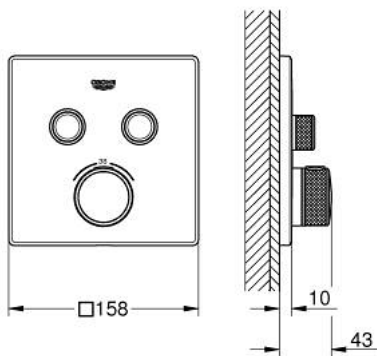

29 124 000 GROHTHERM SMARTCONTROL SAFETY MIXER FOR CONCEALED INSTALLATION WITH 2 VALVES

PRODUCT DESCRIPTION

- Colour: chrome
- final installation for
 - GROHE Rapido SmartBox (35 604)
 - GROHE FastFixation metal wall escutcheon, retroactively 6° adjustable
 - GROHE Long-Life finish
 - GROHE SmartControl push for ON-OFF, turn for volume adjustment from GROHE Water Saving to Full Flow
 - exchangeable symbols
 - GROHE TurboStat compact cartridge
 - GROHE ProGrip with knurl structure
- GROHE SafeStop safety button at 38°C
- GROHE SafeStop Plus optional temperature limiter at 43°C or 46°C included
- built-in non-return valves and dirt strainers
- multiple outlets can be run simultaneously
- flow performance: outlet B = 24 l/min, outlet C = 26 l/min, outlet B+C = 29 l/min

29 124 000 GROHTHERM SMARTCONTROL SAFETY MIXER FOR CONCEALED INSTALLATION WITH 2 VALVES

SPARE PARTS, September 2016 – now

- 1: Mounting plate (Spare part-nr. 48363000)
- 2: Temperature control handle (Spare part-nr. 49029000)
- 3: Escutcheon (Spare part-nr. 49039000)
- 4: Push button (Spare part-nr. 48361000)
- 5: Cartridge (Spare part-nr. 48359000)
- 5.1: Spindle (Spare part-nr. 49088000)
- 6: Thermostatic compact cartridge 3/4" (Spare part-nr. 49028000)
- 7: Non-return valves (Spare part-nr. 47979000)
- 8: Seal (Spare part-nr. 48360000)
- 9: Socket Spanner (Spare part-nr. 49059000)*
- 10: Backflow protection combination (Spare part-nr. 14055000)*
- 11: GROHE TurboStat cartridge 3/4" (Spare part-nr. 49003000)*
- 12: Service stops (Spare part-nr. 1405300M)*
- 13: Universal extension set single-lever mixers, 25 mm (Spare part-nr. 14048000)*