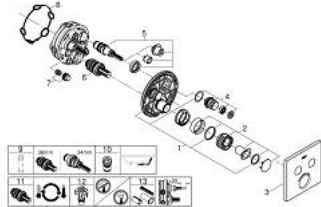

29 124 000 GROHTHERM SMARTCONTROL SAFETY MIXER FOR CONCEALED INSTALLATION WITH 2 VALVES

PRODUCT DESCRIPTION

- Colour: chrome
- final installation for
 - GROHE Rapido SmartBox (35 604)
 - GROHE FastFixation metal wall escutcheon, retroactively 6° adjustable
 - GROHE Long-Life finish
 - GROHE SmartControl push for ON-OFF, turn for volume adjustment from GROHE Water Saving to Full Flow
 - exchangeable symbols
 - GROHE TurboStat compact cartridge
 - GROHE ProGrip with knurl structure
- GROHE SafeStop safety button at 38°C
- GROHE SafeStop Plus optional temperature limiter at 43°C or 46°C included
- built-in non-return valves and dirt strainers
- multiple outlets can be run simultaneously
- flow performance: outlet B = 24 l/min, outlet C = 26 l/min, outlet B+C = 29 l/min

29 124 000 GROHTHERM SMARTCONTROL SAFETY MIXER FOR CONCEALED INSTALLATION WITH 2 VALVES

SPARE PARTS, September 2016 – now

- 1: Mounting plate (Spare part-nr. 48363000)
- 2: Temperature control handle (Spare part-nr. 49029000)
- 3: Escutcheon (Spare part-nr. 49039000)
- 4: Push button (Spare part-nr. 48361000)
- 5: Cartridge (Spare part-nr. 48359000)
- 5.1: Spindle (Spare part-nr. 49088000)
- 6: Thermostatic compact cartridge 3/4" (Spare part-nr. 49028000)
- 7: Non-return valves (Spare part-nr. 47979000)
- 8: Seal (Spare part-nr. 48360000)
- 9: Socket Spanner (Spare part-nr. 49059000)*
- 10: Backflow protection combination (Spare part-nr. 14055000)*
- 11: GROHE TurboStat cartridge 3/4" (Spare part-nr. 49003000)*
- 12: Service stops (Spare part-nr. 1405300M)*
- 13: Universal extension set single-lever mixers, 25 mm (Spare part-nr. 14048000)*