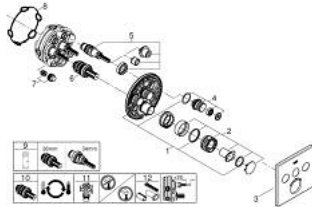

29 126 000 GROHTHERM SMARTCONTROL SAFETY MIXER FOR CONCEALED INSTALLATION WITH 3 VALVES

PRODUCT DESCRIPTION

- Colour: chrome
- final installation for
 - GROHE Rapido SmartBox (35 604)
 - GROHE FastFixation metal wall escutcheon, retroactively 6° adjustable
 - GROHE Long-Life finish
 - GROHE SmartControl push for ON-OFF, turn for volume adjustment from GROHE Water Saving to Full Flow
 - exchangeable symbols
 - GROHE TurboStat compact cartridge
 - GROHE ProGrip with knurl structure
- GROHE SafeStop safety button at 38°C
- GROHE SafeStop Plus optional temperature limiter at 43°C or 46°C included
- built-in non-return valves and dirt strainers
- multiple outlets can be run simultaneously
- flow performance: outlet A = 23 l/min, outlet B = 27 l/min, outlet C = 23 l/min, outlet A + B = 33 l/min, outlet A + B + C = 36 l/min

29 126 000 GROHTHERM SMARTCONTROL SAFETY MIXER FOR CONCEALED INSTALLATION WITH 3 VALVES

SPARE PARTS, September 2016 – now

- 1: Mounting plate (Spare part-nr. 48362000)
- 2: Temperature control handle (Spare part-nr. 49029000)
- 3: Escutcheon (Spare part-nr. 49042000)
- 4: Push button (Spare part-nr. 48361000)
- 5: Cartridge (Spare part-nr. 48359000)
- 5.1: Spindle (Spare part-nr. 49088000)
- 6: Thermostatic compact cartridge 3/4" (Spare part-nr. 49028000)
- 7: Non-return valves (Spare part-nr. 47979000)
- 8: Seal (Spare part-nr. 48360000)
- 9: Socket Spanner (Spare part-nr. 49059000)*
- 10: GROHE TurboStat cartridge 3/4" (Spare part-nr. 49003000)*
- 11: Service stops (Spare part-nr. 1405300M)*
- 12: Universal extension set single-lever mixers, 25 mm (Spare part-nr. 14048000)*