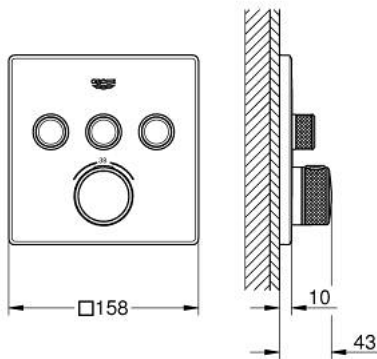

29 126 000 GROHTHERM SMARTCONTROL SAFETY MIXER FOR CONCEALED INSTALLATION WITH 3 VALVES

PRODUCT DESCRIPTION

- Colour: chrome
- final installation for
 - GROHE Rapido SmartBox (35 604)
 - GROHE FastFixation metal wall escutcheon, retroactively 6° adjustable
 - GROHE Long-Life finish
 - GROHE SmartControl push for ON-OFF, turn for volume adjustment from GROHE Water Saving to Full Flow
 - exchangeable symbols
 - GROHE TurboStat compact cartridge
 - GROHE ProGrip with knurl structure
- GROHE SafeStop safety button at 38°C
- GROHE SafeStop Plus optional temperature limiter at 43°C or 46°C included
- built-in non-return valves and dirt strainers
- multiple outlets can be run simultaneously
- flow performance: outlet A = 23 l/min, outlet B = 27 l/min, outlet C = 23 l/min, outlet A + B = 33 l/min, outlet A + B + C = 36 l/min

29 126 000 GROHTHERM SMARTCONTROL SAFETY MIXER FOR CONCEALED INSTALLATION WITH 3 VALVES

SPARE PARTS, September 2016 – now

- 1: Mounting plate (Spare part-nr. 48362000)
- 2: Temperature control handle (Spare part-nr. 49029000)
- 3: Escutcheon (Spare part-nr. 49042000)
- 4: Push button (Spare part-nr. 48361000)
- 5: Cartridge (Spare part-nr. 48359000)
- 5.1: Spindle (Spare part-nr. 49088000)
- 6: Thermostatic compact cartridge 3/4" (Spare part-nr. 49028000)
- 7: Non-return valves (Spare part-nr. 47979000)
- 8: Seal (Spare part-nr. 48360000)
- 9: Socket Spanner (Spare part-nr. 49059000)*
- 10: GROHE TurboStat cartridge 3/4" (Spare part-nr. 49003000)*
- 11: Service stops (Spare part-nr. 1405300M)*
- 12: Universal extension set single-lever mixers, 25 mm (Spare part-nr. 14048000)*