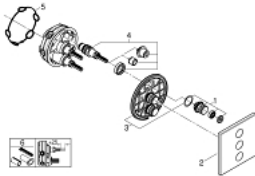

### PRODUCT DESCRIPTION

- Colour: chrome
- final installation for
  - GROHE Rapido SmartBox 35 600/35 604/35 601
  - GROHE FastFixation metal wall escutcheon, retroactively 6° adjustable
  - GROHE Long-Life finish
  - GROHE SmartControl push for ON-OFF, turn for volume adjustment from GROHE Water Saving to Full Flow
  - exchangeable symbols
- GROHE ProGrip with knurl structure
- multiple outlets can be run simultaneously
- flow performance: outlet D = 28 l/min, outlet E = 28 l/min, outlet A = 28 l/min, outlet D+E+A = 65 l/min

### SPARE PARTS, September 2016 – now

- 1: Push button (Spare part-nr. 48361000)
- 2: Escutcheon (Spare part-nr. 48368000)
- 3: Mounting plate (Spare part-nr. 48365000)
- 4: Cartridge (Spare part-nr. 48359000)
- 4.1: Spindle (Spare part-nr. 49088000)
- 5: Seal (Spare part-nr. 48360000)
- 6: Universal extension set single-lever mixers, 25 mm (Spare part-nr. 14048000)  
)\*