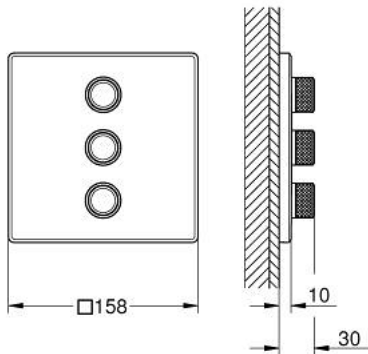

### PRODUCT DESCRIPTION

- Colour: chrome
- final installation for
  - GROHE Rapido SmartBox 35 600/35 604/35 601
  - GROHE FastFixation metal wall escutcheon, retroactively 6° adjustable
  - GROHE Long-Life finish
  - GROHE SmartControl push for ON-OFF, turn for volume adjustment from GROHE Water Saving to Full Flow
  - exchangeable symbols
- GROHE ProGrip with knurl structure
- multiple outlets can be run simultaneously
- flow performance: outlet D = 28 l/min, outlet E = 28 l/min, outlet A = 28 l/min, outlet D+E+A = 65 l/min

### SPARE PARTS, September 2016 – now

- 1: Push button (Spare part-nr. 48361000)
- 2: Escutcheon (Spare part-nr. 48368000)
- 3: Mounting plate (Spare part-nr. 48365000)
- 4: Cartridge (Spare part-nr. 48359000)
- 4.1: Spindle (Spare part-nr. 49088000)
- 5: Seal (Spare part-nr. 48360000)
- 6: Universal extension set single-lever mixers, 25 mm (Spare part-nr. 14048000)  
)\*