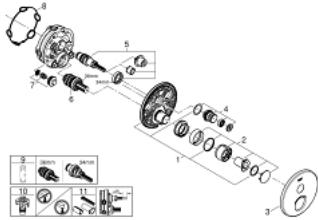

### PRODUCT DESCRIPTION

- Colour: chrome
- final installation for
  - GROHE Rapido SmartBox (35 604)
  - GROHE FastFixation metal wall escutcheon, retroactively 6° adjustable
  - GROHE Long-Life finish
  - GROHE SmartControl push for ON-OFF, turn for volume adjustment from GROHE Water Saving to Full Flow
- exchangeable symbols
- cartridge for temperature mixing
- outlet B = 27 l/min, outlet C = 27 l/min

### SPARE PARTS, June 2018 – now

- 1: Mounting plate (Spare part-nr. 48362000)
- 2: Handle (Spare part-nr. 46990000)
- 3: Escutcheon (Spare part-nr. 46991000)
- 4: Push button (Spare part-nr. 48361000)
- 5: Cartridge (Spare part-nr. 48359000)
- 5.1: Spindle (Spare part-nr. 49088000)
- 6: Cartridge (Spare part-nr. 46989000)
- 7: Non-return valve (Spare part-nr. 49085000)
- 8: Seal (Spare part-nr. 48360000)
- 9: Cartridge (Spare part-nr. 48359000)\*
- 10: Service stops (Spare part-nr. 1405300M)\*
- 11: Universal extension set single-lever mixers, 25 mm (Spare part-nr. 14048000)\*