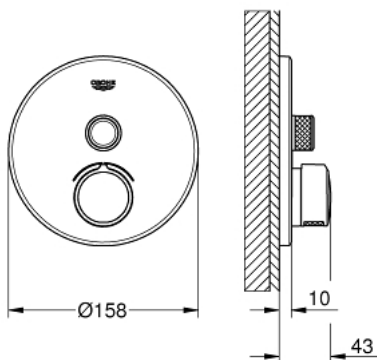

### PRODUCT DESCRIPTION

- Colour: chrome
- final installation for
  - GROHE Rapido SmartBox (35 604)
  - GROHE FastFixation metal wall escutcheon, retroactively 6° adjustable
  - GROHE Long-Life finish
  - GROHE SmartControl push for ON-OFF, turn for volume adjustment from GROHE Water Saving to Full Flow
- exchangeable symbols
- cartridge for temperature mixing
- outlet B = 27 l/min, outlet C = 27 l/min

### SPARE PARTS, June 2018 – now

- 1: Mounting plate (Spare part-nr. 48362000)
- 2: Handle (Spare part-nr. 46990000)
- 3: Escutcheon (Spare part-nr. 46991000)
- 4: Push button (Spare part-nr. 48361000)
- 5: Cartridge (Spare part-nr. 48359000)
- 5.1: Spindle (Spare part-nr. 49088000)
- 6: Cartridge (Spare part-nr. 46989000)
- 7: Non-return valve (Spare part-nr. 49085000)
- 8: Seal (Spare part-nr. 48360000)
- 9: Cartridge (Spare part-nr. 48359000)\*
- 10: Service stops (Spare part-nr. 1405300M)\*
- 11: Universal extension set single-lever mixers, 25 mm (Spare part-nr. 14048000)\*