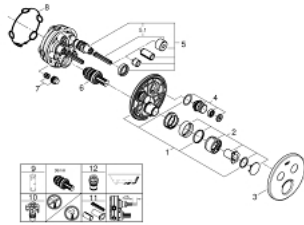

29 145 000 SMARTCONTROL CONCEALED MIXER WITH 2 VALVES

PRODUCT DESCRIPTION

- Colour: chrome
- final installation for
 - GROHE Rapido SmartBox (35 604)
 - GROHE FastFixation metal wall escutcheon, retroactively 6° adjustable
 - GROHE Long-Life finish
 - GROHE SmartControl push for ON-OFF, turn for volume adjustment from GROHE Water Saving to Full Flow
- exchangeable symbols
- cartridge for temperature mixing
- multiple outlets can be run simultaneously
- outlet B = 23 l/min, outlet C = 25 l/min, outlet B+C = 27 l/min

29 145 000 SMARTCONTROL CONCEALED MIXER WITH 2 VALVES

SPARE PARTS, September 2016 – now

- 1: Mounting plate (Spare part-nr. 48363000)
- 2: Handle (Spare part-nr. 46990000)
- 3: Escutcheon (Spare part-nr. 46992000)
- 4: Push button (Spare part-nr. 48361000)
- 5: Cartridge (Spare part-nr. 48359000)
- 5.1: Spindle (Spare part-nr. 49088000)
- 6: Cartridge (Spare part-nr. 46989000)
- 7: Non-return valves (Spare part-nr. 47979000)
- 8: Seal (Spare part-nr. 48360000)
- 9: Socket Spanner (Spare part-nr. 49059000)*
- 10: Service stops (Spare part-nr. 1405300M)*
- 11: Universal extension set single-lever mixers, 25 mm (Spare part-nr. 14048000)*
- 12: Backflow protection combination (Spare part-nr. 14055000)*