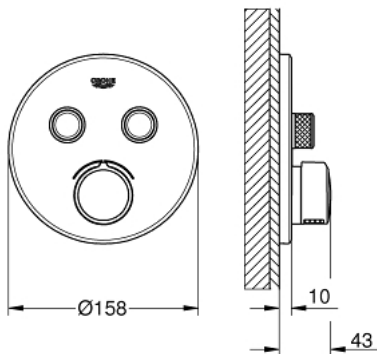

29 145 000 SMARTCONTROL CONCEALED MIXER WITH 2 VALVES

PRODUCT DESCRIPTION

- Colour: chrome
- final installation for
 - GROHE Rapido SmartBox (35 604)
 - GROHE FastFixation metal wall escutcheon, retroactively 6° adjustable
 - GROHE Long-Life finish
 - GROHE SmartControl push for ON-OFF, turn for volume adjustment from GROHE Water Saving to Full Flow
- exchangeable symbols
- cartridge for temperature mixing
- multiple outlets can be run simultaneously
- outlet B = 23 l/min, outlet C = 25 l/min, outlet B+C = 27 l/min

29 145 000 SMARTCONTROL CONCEALED MIXER WITH 2 VALVES

SPARE PARTS, September 2016 – now

- 1: Mounting plate (Spare part-nr. 48363000)
- 2: Handle (Spare part-nr. 46990000)
- 3: Escutcheon (Spare part-nr. 46992000)
- 4: Push button (Spare part-nr. 48361000)
- 5: Cartridge (Spare part-nr. 48359000)
- 5.1: Spindle (Spare part-nr. 49088000)
- 6: Cartridge (Spare part-nr. 46989000)
- 7: Non-return valves (Spare part-nr. 47979000)
- 8: Seal (Spare part-nr. 48360000)
- 9: Socket Spanner (Spare part-nr. 49059000)*
- 10: Service stops (Spare part-nr. 1405300M)*
- 11: Universal extension set single-lever mixers, 25 mm (Spare part-nr. 14048000)*
- 12: Backflow protection combination (Spare part-nr. 14055000)*