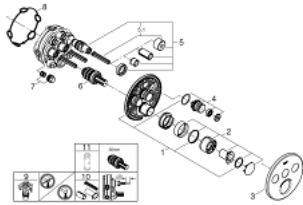

## 29 146 000 SMARTCONTROL CONCEALED MIXER WITH 3 VALVES

### PRODUCT DESCRIPTION

- Colour: chrome
- final installation for
  - GROHE Rapido SmartBox (35 604)
  - GROHE FastFixation metal wall escutcheon, retroactively 6° adjustable
  - GROHE Long-Life finish
  - GROHE SmartControl push for ON-OFF, turn for volume adjustment from GROHE Water Saving to Full Flow
- exchangeable symbols
- cartridge for temperature mixing
- multiple outlets can be run simultaneously
- outlet A = 22 l/min, outlet B = 26 l/min, outlet C = 22 l/min, outlet A+B = 31 l/min, outlet A+B+C = 34 l/min

### SPARE PARTS, September 2020 – now

- 1: Mounting plate (Spare part-nr. 48362000)
  - 2: Handle (Spare part-nr. 46990000)
  - 3: Escutcheon (Spare part-nr. 46993000)
  - 4: Push button (Spare part-nr. 48361000)
  - 5: Cartridge (Spare part-nr. 48359000)
  - 5.1: Spindle (Spare part-nr. 49088000)
  - 6: Cartridge (Spare part-nr. 46989000)
  - 7: Non-return valves (Spare part-nr. 47979000)
  - 8: Seal (Spare part-nr. 48360000)
  - 9: Service stops (Spare part-nr. 1405300M)\*
  - 10: Universal extension set single-lever mixers, 25 mm (Spare part-nr. 14048000)\*
  - 11: Socket Spanner (Spare part-nr. 49059000)\*
- \* Optional accessories