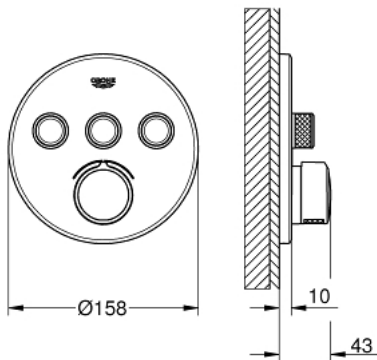

### PRODUCT DESCRIPTION

- Colour: chrome
- final installation for
  - GROHE Rapido SmartBox (35 604)
  - GROHE FastFixation metal wall escutcheon, retroactively 6° adjustable
  - GROHE Long-Life finish
  - GROHE SmartControl push for ON-OFF, turn for volume adjustment from GROHE Water Saving to Full Flow
- exchangeable symbols
- cartridge for temperature mixing
- multiple outlets can be run simultaneously
- outlet A = 22 l/min, outlet B = 26 l/min, outlet C = 22 l/min, outlet A+B = 31 l/min, outlet A+B+C = 34 l/min

### SPARE PARTS, September 2020 – now

- 1: Mounting plate (Spare part-nr. 48362000)
  - 2: Handle (Spare part-nr. 46990000)
  - 3: Escutcheon (Spare part-nr. 46993000)
  - 4: Push button (Spare part-nr. 48361000)
  - 5: Cartridge (Spare part-nr. 48359000)
  - 5.1: Spindle (Spare part-nr. 49088000)
  - 6: Cartridge (Spare part-nr. 46989000)
  - 7: Non-return valves (Spare part-nr. 47979000)
  - 8: Seal (Spare part-nr. 48360000)
  - 9: Service stops (Spare part-nr. 1405300M)\*
  - 10: Universal extension set single-lever mixers, 25 mm (Spare part-nr. 14048000)\*
  - 11: Socket Spanner (Spare part-nr. 49059000)\*
- \* Optional accessories