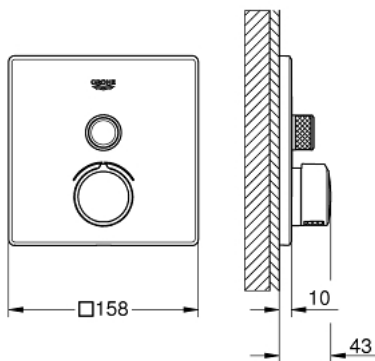

### PRODUCT DESCRIPTION

- Colour: chrome
- final installation for
  - GROHE Rapido SmartBox (35 604)
  - GROHE FastFixation metal wall escutcheon, retroactively 6° adjustable
  - GROHE Long-Life finish
  - GROHE SmartControl push for ON-OFF, turn for volume adjustment from GROHE Water Saving to Full Flow
- exchangeable symbols
- cartridge for temperature mixing
- outlet B = 27 l/min, outlet C = 27 l/min

### SPARE PARTS, June 2018 – now

- 1: Mounting plate (Spare part-nr. 48362000)
- 2: Handle (Spare part-nr. 46990000)
- 3: Escutcheon (Spare part-nr. 46994000)
- 4: Push button (Spare part-nr. 48361000)
- 5: Cartridge (Spare part-nr. 48359000)
- 5.1: Spindle (Spare part-nr. 49088000)
- 6: Cartridge (Spare part-nr. 46989000)
- 7: Non-return valve (Spare part-nr. 49085000)
- 8: Seal (Spare part-nr. 48360000)
- 9: Socket Spanner (Spare part-nr. 49059000)\*
- 10: Service stops (Spare part-nr. 1405300M)\*
- 11: Universal extension set single-lever mixers, 25 mm (Spare part-nr. 14048000)\*