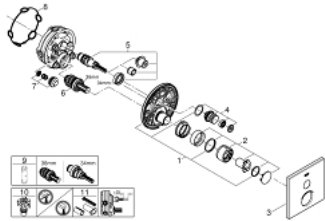

### PRODUCT DESCRIPTION

- Colour: chrome
- final installation for
  - GROHE Rapido SmartBox (35 604)
  - GROHE FastFixation metal wall escutcheon, retroactively 6° adjustable
  - GROHE Long-Life finish
  - GROHE SmartControl push for ON-OFF, turn for volume adjustment from GROHE Water Saving to Full Flow
- exchangeable symbols
- cartridge for temperature mixing
- outlet B = 27 l/min, outlet C = 27 l/min

### SPARE PARTS, June 2018 – now

- 1: Mounting plate (Spare part-nr. 48362000)
- 2: Handle (Spare part-nr. 46990000)
- 3: Escutcheon (Spare part-nr. 46994000)
- 4: Push button (Spare part-nr. 48361000)
- 5: Cartridge (Spare part-nr. 48359000)
- 5.1: Spindle (Spare part-nr. 49088000)
- 6: Cartridge (Spare part-nr. 46989000)
- 7: Non-return valve (Spare part-nr. 49085000)
- 8: Seal (Spare part-nr. 48360000)
- 9: Socket Spanner (Spare part-nr. 49059000)\*
- 10: Service stops (Spare part-nr. 1405300M)\*
- 11: Universal extension set single-lever mixers, 25 mm (Spare part-nr. 14048000)\*