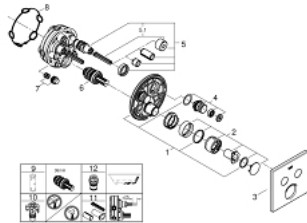

29 148 000 SMARTCONTROL CONCEALED MIXER WITH 2 VALVES

PRODUCT DESCRIPTION

- Colour: chrome
- final installation for
 - GROHE Rapido SmartBox (35 604)
 - GROHE FastFixation metal wall escutcheon, retroactively 6° adjustable
 - GROHE Long-Life finish
 - GROHE SmartControl push for ON-OFF, turn for volume adjustment from GROHE Water Saving to Full Flow
- exchangeable symbols
- cartridge for temperature mixing
- multiple outlets can be run simultaneously
- outlet B = 23 l/min, outlet C = 25 l/min, outlet B+C = 27 l/min

29 148 000 SMARTCONTROL CONCEALED MIXER WITH 2 VALVES

SPARE PARTS, September 2016 – now

- 1: Mounting plate (Spare part-nr. 48363000)
 - 2: Handle (Spare part-nr. 46990000)
 - 3: Escutcheon (Spare part-nr. 46995000)
 - 4: Push button (Spare part-nr. 48361000)
 - 5: Cartridge (Spare part-nr. 48359000)
 - 5.1: Spindle (Spare part-nr. 49088000)
 - 6: Cartridge (Spare part-nr. 46989000)
 - 7: Non-return valves (Spare part-nr. 47979000)
 - 8: Seal (Spare part-nr. 48360000)
 - 9: Socket Spanner (Spare part-nr. 49059000)*
 - 10: Service stops (Spare part-nr. 1405300M)*
 - 11: Universal extension set single-lever mixers, 25 mm (Spare part-nr. 14048000)*
 - 12: Backflow protection combination (Spare part-nr. 14055000)*
- * Optional accessories