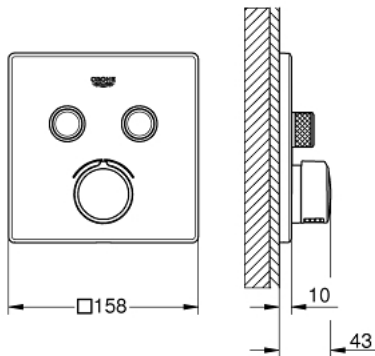

29 148 000 SMARTCONTROL CONCEALED MIXER WITH 2 VALVES

PRODUCT DESCRIPTION

- Colour: chrome
- final installation for
 - GROHE Rapido SmartBox (35 604)
 - GROHE FastFixation metal wall escutcheon, retroactively 6° adjustable
 - GROHE Long-Life finish
 - GROHE SmartControl push for ON-OFF, turn for volume adjustment from GROHE Water Saving to Full Flow
- exchangeable symbols
- cartridge for temperature mixing
- multiple outlets can be run simultaneously
- outlet B = 23 l/min, outlet C = 25 l/min, outlet B+C = 27 l/min

29 148 000 SMARTCONTROL CONCEALED MIXER WITH 2 VALVES

SPARE PARTS, September 2016 – now

- 1: Mounting plate (Spare part-nr. 48363000)
 - 2: Handle (Spare part-nr. 46990000)
 - 3: Escutcheon (Spare part-nr. 46995000)
 - 4: Push button (Spare part-nr. 48361000)
 - 5: Cartridge (Spare part-nr. 48359000)
 - 5.1: Spindle (Spare part-nr. 49088000)
 - 6: Cartridge (Spare part-nr. 46989000)
 - 7: Non-return valves (Spare part-nr. 47979000)
 - 8: Seal (Spare part-nr. 48360000)
 - 9: Socket Spanner (Spare part-nr. 49059000)*
 - 10: Service stops (Spare part-nr. 1405300M)*
 - 11: Universal extension set single-lever mixers, 25 mm (Spare part-nr. 14048000)*
 - 12: Backflow protection combination (Spare part-nr. 14055000)*
- * Optional accessories