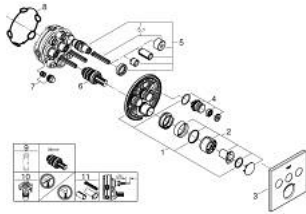

29 149 000 SMARTCONTROL CONCEALED MIXER WITH 3 VALVES

PRODUCT DESCRIPTION

- Colour: chrome
- final installation for
 - GROHE Rapido SmartBox (35 604)
 - GROHE FastFixation metal wall escutcheon, retroactively 6° adjustable
 - GROHE Long-Life finish
 - GROHE SmartControl push for ON-OFF, turn for volume adjustment from GROHE Water Saving to Full Flow
- exchangeable symbols
- cartridge for temperature mixing
- multiple outlets can be run simultaneously
- outlet A = 22 l/min, outlet B = 26 l/min, outlet C = 22 l/min, outlet A+B = 31 l/min, outlet A+B+C = 34 l/min

29 149 000 SMARTCONTROL CONCEALED MIXER WITH 3 VALVES

SPARE PARTS, September 2020 – now

- 1: Mounting plate (Spare part-nr. 48362000)
- 2: Handle (Spare part-nr. 46990000)
- 3: Escutcheon (Spare part-nr. 46996000)
- 4: Push button (Spare part-nr. 48361000)
- 5: Cartridge (Spare part-nr. 48359000)
- 5.1: Spindle (Spare part-nr. 49088000)
- 6: Cartridge (Spare part-nr. 46989000)
- 7: Non-return valves (Spare part-nr. 47979000)
- 8: Seal (Spare part-nr. 48360000)
- 9: Socket Spanner (Spare part-nr. 49059000)*
- 10: Service stops (Spare part-nr. 1405300M)*
- 11: Universal extension set single-lever mixers, 25 mm (Spare part-nr. 14048000)*