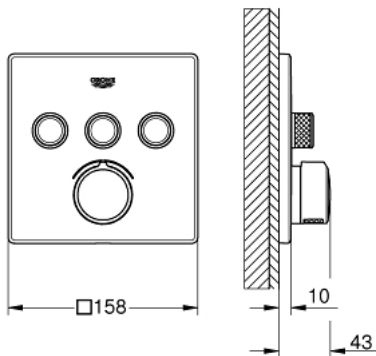

29 149 000 SMARTCONTROL CONCEALED MIXER WITH 3 VALVES

PRODUCT DESCRIPTION

- Colour: chrome
- final installation for
 - GROHE Rapido SmartBox (35 604)
 - GROHE FastFixation metal wall escutcheon, retroactively 6° adjustable
 - GROHE Long-Life finish
 - GROHE SmartControl push for ON-OFF, turn for volume adjustment from GROHE Water Saving to Full Flow
- exchangeable symbols
- cartridge for temperature mixing
- multiple outlets can be run simultaneously
- outlet A = 22 l/min, outlet B = 26 l/min, outlet C = 22 l/min, outlet A+B = 31 l/min, outlet A+B+C = 34 l/min

29 149 000 SMARTCONTROL CONCEALED MIXER WITH 3 VALVES

SPARE PARTS, September 2020 – now

- 1: Mounting plate (Spare part-nr. 48362000)
- 2: Handle (Spare part-nr. 46990000)
- 3: Escutcheon (Spare part-nr. 46996000)
- 4: Push button (Spare part-nr. 48361000)
- 5: Cartridge (Spare part-nr. 48359000)
- 5.1: Spindle (Spare part-nr. 49088000)
- 6: Cartridge (Spare part-nr. 46989000)
- 7: Non-return valves (Spare part-nr. 47979000)
- 8: Seal (Spare part-nr. 48360000)
- 9: Socket Spanner (Spare part-nr. 49059000)*
- 10: Service stops (Spare part-nr. 1405300M)*
- 11: Universal extension set single-lever mixers, 25 mm (Spare part-nr. 14048000)*