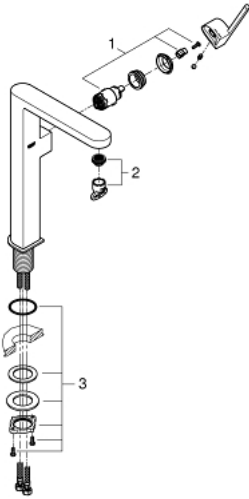

32 618 003 **GROHE PLUS SINGLE-LEVER BASIN MIXER 1/2"**  
**XL-SIZE**

**PRODUCT DESCRIPTION**

- Colour: chrome
- for free-standing basins
- GROHE SilkMove 28 mm ceramic cartridge
- with temperature limiter
- GROHE Long-Life finish
- GROHE Water Saving - Less water, perfect flow
- maximum flow rate (at 3 bar): 5 l/min
- SpeedClean mousseur
- GROHE AquaGuide adjustable mousseur
- rapid installation system
- smooth body
- flexible connection hoses

32 618 003 **GROHE PLUS SINGLE-LEVER BASIN MIXER 1/2"**  
**XL-SIZE**

**SPARE PARTS**, August 2018 – now

1: Cartridge (Spare part-nr. 46963000)

2: Mousseur (Spare part-nr. 48449000)

3: Shank fastening assembly (Spare part-nr. 48384000)