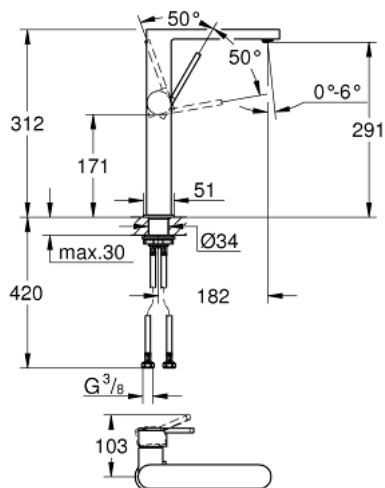

32 618 003 **GROHE PLUS SINGLE-LEVER BASIN MIXER 1/2"**  
**XL-SIZE**

**PRODUCT DESCRIPTION**

- Colour: chrome
- for free-standing basins
- GROHE SilkMove 28 mm ceramic cartridge
- with temperature limiter
- GROHE Long-Life finish
- GROHE Water Saving - Less water, perfect flow
- maximum flow rate (at 3 bar): 5 l/min
- SpeedClean mousseur
- GROHE AquaGuide adjustable mousseur
- rapid installation system
- smooth body
- flexible connection hoses

32 618 003 **GROHE PLUS SINGLE-LEVER BASIN MIXER 1/2"**  
**XL-SIZE**

**SPARE PARTS**, August 2018 – now

1: Cartridge (Spare part-nr. 46963000)

2: Mousseur (Spare part-nr. 48449000)

3: Shank fastening assembly (Spare part-nr. 48384000)