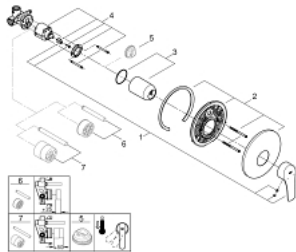

## 33 556 003 EUROSMART SINGLE-LEVER SHOWER MIXER 1/2"

### PRODUCT DESCRIPTION

- Colour: chrome
- wall installation
- GROHE SilkMove 46 mm ceramic cartridge
- GROHE Long-Life finish
- GROHE FastFixation escutcheon with covered fixation
- set for final installation (19 451 003)
- with concealed body
- adjustable flow rate limiter
- escutcheon- and shaft-sealing
- metal wall escutcheon
- optional temperature limiter

### SPARE PARTS, July 2019 – now

- 1: lever (Spare part-nr. 48549000)
- 2: Escutcheon (Spare part-nr. 46904000)
- 3: Cap (Spare part-nr. 06874000)
- 4: Cartridge (Spare part-nr. 46048000)
- 5: Temperature limiter (Spare part-nr. 46308000)\*
- 6: Extension set (Spare part-nr. 46191000)\*
- 7: Extension set (Spare part-nr. 46343000)\*