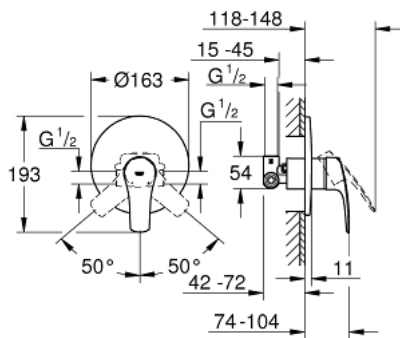

## 33 556 003 EUROSMART SINGLE-LEVER SHOWER MIXER 1/2"

### PRODUCT DESCRIPTION

- Colour: chrome
- wall installation
- GROHE SilkMove 46 mm ceramic cartridge
- GROHE Long-Life finish
- GROHE FastFixation escutcheon with covered fixation
- set for final installation (19 451 003)
- with concealed body
- adjustable flow rate limiter
- escutcheon- and shaft-sealing
- metal wall escutcheon
- optional temperature limiter

### SPARE PARTS, July 2019 – now

- 1: lever (Spare part-nr. 48549000)
- 2: Escutcheon (Spare part-nr. 46904000)
- 3: Cap (Spare part-nr. 06874000)
- 4: Cartridge (Spare part-nr. 46048000)
- 5: Temperature limiter (Spare part-nr. 46308000)\*
- 6: Extension set (Spare part-nr. 46191000)\*
- 7: Extension set (Spare part-nr. 46343000)\*