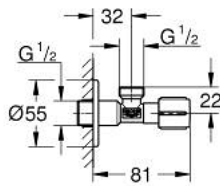

## 22 041 DA0 **ANGLE VALVE 1/2"**

### PRODUCT DESCRIPTION

- Colour: warm sunset
- pre-roughened connection thread for easy sealing
- wall connection 1/2"
- outlet 1/2"
- water protected spindle shutoff, brass, with grease chamber and double o-ring sealing
- long connecting shaft
- ergonomic metal handle
- marking: neutral
- metal push-on escutcheon Ø 55 mm
- GROHE Long-Life finish