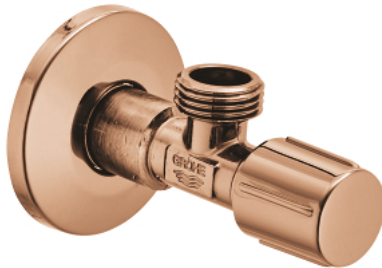

## 22 041 DA0 **ANGLE VALVE 1/2"**

### PRODUCT DESCRIPTION

- Colour: warm sunset
- pre-roughened connection thread for easy sealing
- wall connection 1/2"
- outlet 1/2"
- water protected spindle shutoff, brass, with grease chamber and double o-ring sealing
- long connecting shaft
- ergonomic metal handle
- marking: neutral
- metal push-on escutcheon Ø 55 mm
- GROHE Long-Life finish