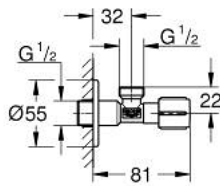

22 041 GL0 ANGLE VALVE 1/2"

PRODUCT DESCRIPTION

- Colour: cool sunrise
- pre-roughened connection thread for easy sealing
- wall connection 1/2"
- outlet 1/2"
- water protected spindle shutoff, brass, with grease chamber and double o-ring sealing
- long connecting shaft
- ergonomic metal handle
- marking: neutral
- metal push-on escutcheon Ø 55 mm
- GROHE Long-Life finish