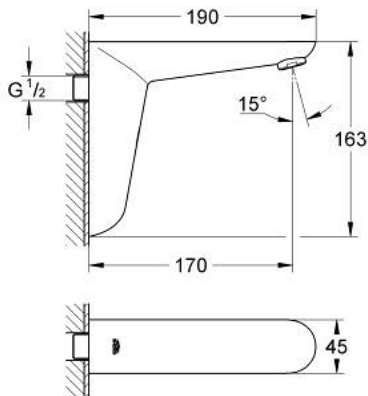

36 274 000 EUROECO COSMOPOLITAN E INFRA-RED ELECTRONIC WALL BASIN TAP WITHOUT MIXING DEVICE

PRODUCT DESCRIPTION

- Colour: chrome
- with infrared sensor for bi-directional communication for monitoring, configuration and service purpose
- for cold or premixed water
- 6V lithium battery, type CR-P2
- battery lifetime: approx. 7 years (150 actuations a day)
- GROHE LongLife finish
- GROHE EcoJoy - less water, perfect flow
- maximum flow rate (at 3 bar): 5 l/min
- multistage battery status display
- 7 pre-set programs:
 - auto flush
 - thermal disinfection
 - cleaning mode
- additional functions and precise settings by remote control 36 407
- CE approved

36 274 000 EUROECO COSMOPOLITAN E INFRA-RED ELECTRONIC WALL BASIN TAP WITHOUT MIXING DEVICE

SPARE PARTS, August 2015 – now

- 1: Solenoid valve (Spare part-nr. 42394000)
 - 2: Mousseur (Spare part-nr. 48159000)
 - 3: Battery housing with battery (Spare part-nr. 42393000)
 - 3.1: Battery (Spare part-nr. 42886000)
 - 4: Remote control (Spare part-nr. 36407001)*
- * Optional accessories