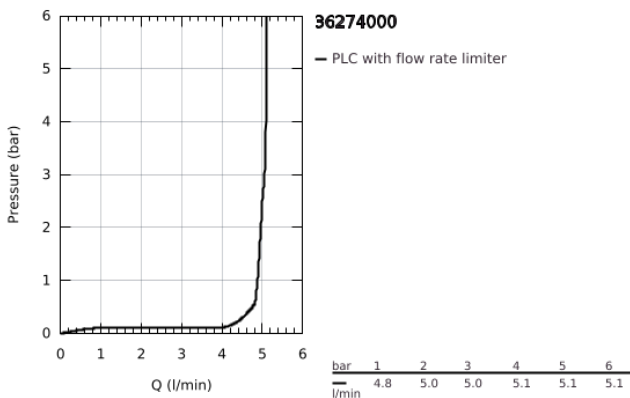

36 274 000 EUROECO COSMOPOLITAN E INFRA-RED ELECTRONIC WALL BASIN TAP WITHOUT MIXING DEVICE

PRODUCT DESCRIPTION

- Colour: chrome
- with infrared sensor for bi-directional communication for monitoring, configuration and service purpose
- for cold or premixed water
- 6V lithium battery, type CR-P2
- battery lifetime: approx. 7 years (150 actuations a day)
- GROHE LongLife finish
- GROHE EcoJoy - less water, perfect flow
- maximum flow rate (at 3 bar): 5 l/min
- multistage battery status display
- 7 pre-set programs:
 - auto flush
 - thermal disinfection
 - cleaning mode
- additional functions and precise settings by remote control 36 407
- CE approved

36 274 000 EUROECO COSMOPOLITAN E INFRA-RED ELECTRONIC WALL BASIN TAP WITHOUT MIXING DEVICE

SPARE PARTS, August 2015 – now

- 1: Solenoid valve (Spare part-nr. 42394000)
 - 2: Mousseur (Spare part-nr. 48159000)
 - 3: Battery housing with battery (Spare part-nr. 42393000)
 - 3.1: Battery (Spare part-nr. 42886000)
 - 4: Remote control (Spare part-nr. 36407001)*
- * Optional accessories