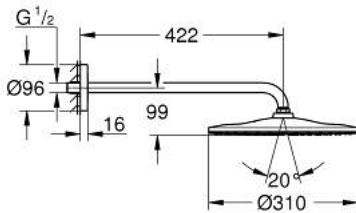

22 121 KF0 RAINSHOWER MONO 310 HEAD SHOWER SET 422 MM, 1 SPRAY

PRODUCT DESCRIPTION

- Colour: phantom black
- head shower Rainshower 310, spray plate phantom black
- spray pattern: GROHE PureRain
- shower arm 422 mm
- GROHE EcoJoy 9,5 l/min flow limiter
- GROHE DreamSpray - perfect spray pattern
- GROHE SpeedClean - effortless limescale removal
- Inner WaterGuide - inner insulation for surface protection

22 121 KF0 RAINSHOWER MONO 310 HEAD SHOWER SET 422 MM, 1 SPRAY

SPARE PARTS, March 2022 – now

1: Fibre seal dia. Ø18.5 x Ø12 x 2 (Spare part-nr. 0138900M)

2: Dirt strainer (Spare part-nr. 48007000)