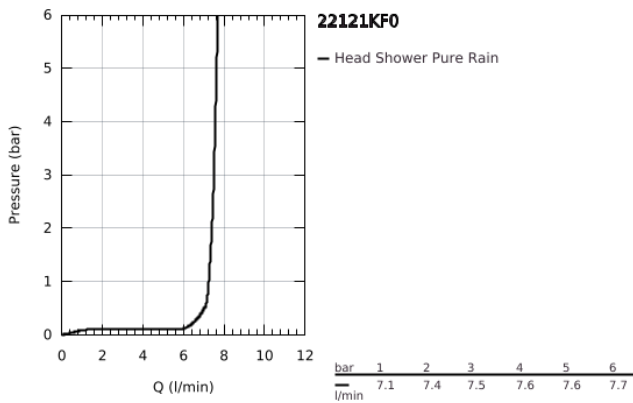

22 121 KF0 RAINSHOWER MONO 310 HEAD SHOWER SET 422 MM, 1 SPRAY

PRODUCT DESCRIPTION

- Colour: phantom black
- head shower Rainshower 310, spray plate phantom black
- spray pattern: GROHE PureRain
- shower arm 422 mm
- GROHE EcoJoy 9,5 l/min flow limiter
- GROHE DreamSpray - perfect spray pattern
- GROHE SpeedClean - effortless limescale removal
- Inner WaterGuide - inner insulation for surface protection

22 121 KF0 RAINSHOWER MONO 310 HEAD SHOWER SET 422 MM, 1 SPRAY

SPARE PARTS, March 2022 – now

1: Fibre seal dia. Ø18.5 x Ø12 x 2 (Spare part-nr. 0138900M)

2: Dirt strainer (Spare part-nr. 48007000)