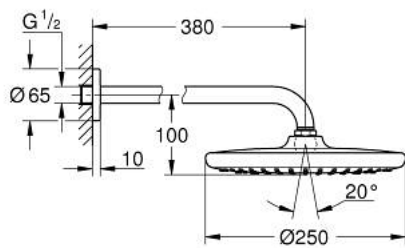

26 668 243 0 **TEMPESTA 250 HEAD SHOWER SET 380 MM, 1 SPRAY**

PRODUCT DESCRIPTION

- Colour: matte black
- head shower Tempesta 250
- spray pattern: Rain
- shower arm 380 mm
- GROHE EcoJoy - Less water, perfect flow
- GROHE DreamSpray perfect spray pattern
- SpeedClean anti-lime system
- Inner WaterGuide for a longer life
- suitable for instantaneous heater

26 668 243 0 TEMPESTA 250 HEAD SHOWER SET 380 MM, 1 SPRAY

SPARE PARTS, February 2023 – now

1: Fibre seal dia. Ø18.5 x Ø12 x 2 (Spare part-nr. 0138900M)

2: Dirt strainer (Spare part-nr. 48007000)

3: escutcheon (Spare part-nr. 117412430)