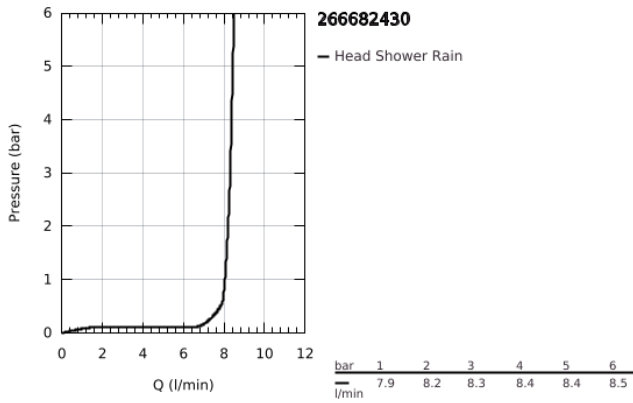

26 668 243 0 **TEMPESTA 250 HEAD SHOWER SET 380 MM, 1 SPRAY**

PRODUCT DESCRIPTION

- Colour: matte black
- head shower Tempesta 250
- spray pattern: Rain
- shower arm 380 mm
- GROHE EcoJoy - Less water, perfect flow
- GROHE DreamSpray perfect spray pattern
- SpeedClean anti-lime system
- Inner WaterGuide for a longer life
- suitable for instantaneous heater

26 668 243 0 TEMPESTA 250 HEAD SHOWER SET 380 MM, 1 SPRAY

SPARE PARTS, February 2023 – now

1: Fibre seal dia. Ø18.5 x Ø12 x 2 (Spare part-nr. 0138900M)

2: Dirt strainer (Spare part-nr. 48007000)

3: escutcheon (Spare part-nr. 117412430)