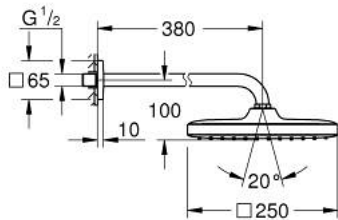

26 687 243 0 TEMPESTA 250 CUBE HEAD SHOWER SET 380 MM, 1 SPRAY

PRODUCT DESCRIPTION

- Colour: matte black
- head shower Tempesta 250 Cube
- spray pattern: Rain
- shower arm 380 mm
- GROHE EcoJoy - Less water, perfect flow
- GROHE DreamSpray perfect spray pattern
- SpeedClean anti-lime system
- Inner WaterGuide for a longer life

26 687 243 0 **TEMPESTA 250 CUBE HEAD SHOWER SET 380 MM, 1 SPRAY**

SPARE PARTS, February 2023 – now

- 1: Fibre seal dia. Ø18.5 x Ø12 x 2 (Spare part-nr. 0138900M)
- 2: Dirt strainer (Spare part-nr. 48007000)
- 3: escutcheon (Spare part-nr. 481182430)