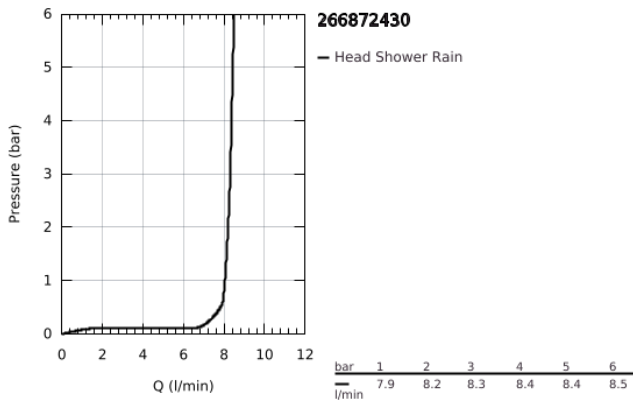

26 687 243 0 TEMPESTA 250 CUBE HEAD SHOWER SET 380 MM, 1 SPRAY

PRODUCT DESCRIPTION

- Colour: matte black
- head shower Tempesta 250 Cube
- spray pattern: Rain
- shower arm 380 mm
- GROHE EcoJoy - Less water, perfect flow
- GROHE DreamSpray perfect spray pattern
- SpeedClean anti-lime system
- Inner WaterGuide for a longer life

26 687 243 0 **TEMPESTA 250 CUBE HEAD SHOWER SET 380 MM, 1 SPRAY**

SPARE PARTS, February 2023 – now

- 1: Fibre seal dia. Ø18.5 x Ø12 x 2 (Spare part-nr. 0138900M)
- 2: Dirt strainer (Spare part-nr. 48007000)
- 3: escutcheon (Spare part-nr. 481182430)