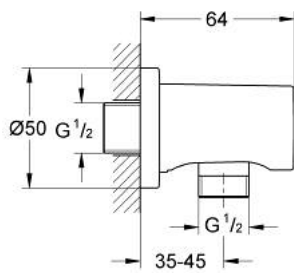

27 057 GL0 RAINSHOWER SHOWER OUTLET ELBOW 1/2"

PRODUCT DESCRIPTION

- Colour: cool sunrise
- male connection thread 1/2"
- with round escutcheon
- protected against backflow
- GROHE LongLife finish

27 057 GL0 RAINSHOWER SHOWER OUTLET ELBOW 1/2"

SPARE PARTS, March 2015 – now

1: Non-return valve (Spare part-nr. 08565000)